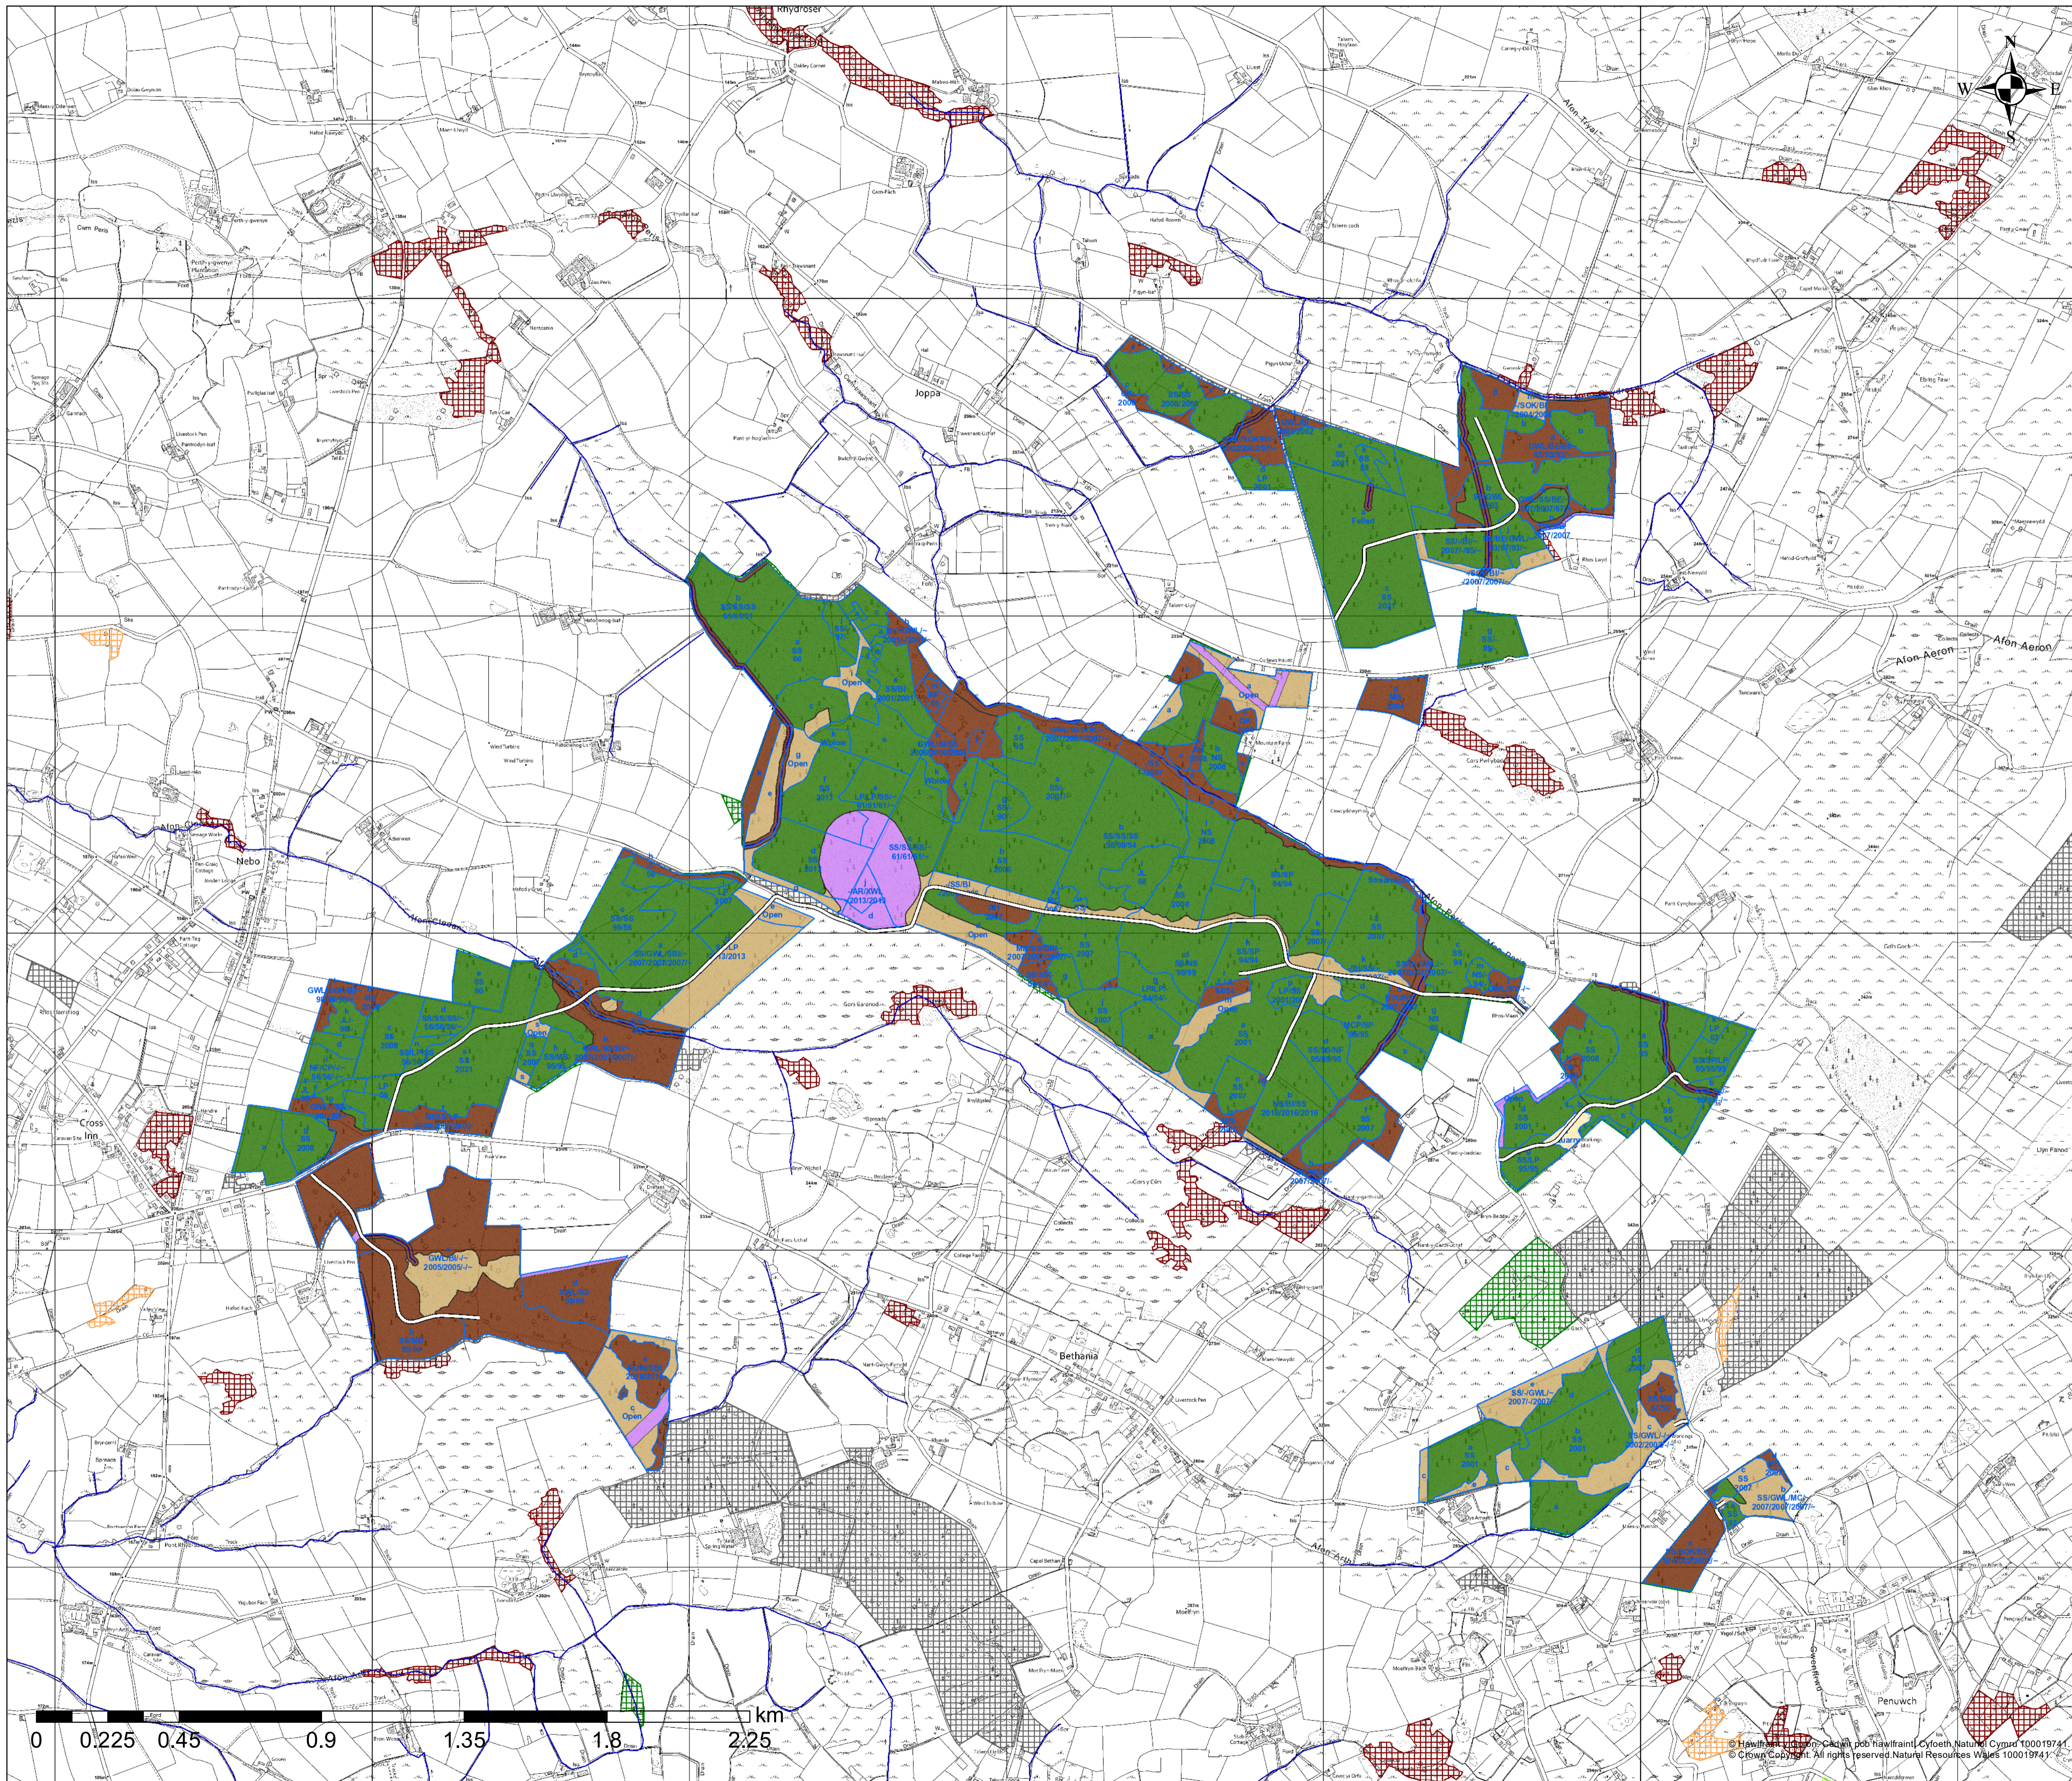

### Map 1 Long Term Vision Cilcennin North

Date: 28 November 2022

Author: Alan Wilson

Scale @ A1: 1:10,000

#### Forest Roads

— Forest Roads

#### Sub-compartments

□ Sub-compartments

— Watercourses

#### Scenario Restock Areas (Long term Vision)

■ Ancient Woodland Management

■ Native Woodland Management

■ Standard Forest Management

■ Successional Woodland (non riparian)

■ Open Habitat Management

■ Other Land