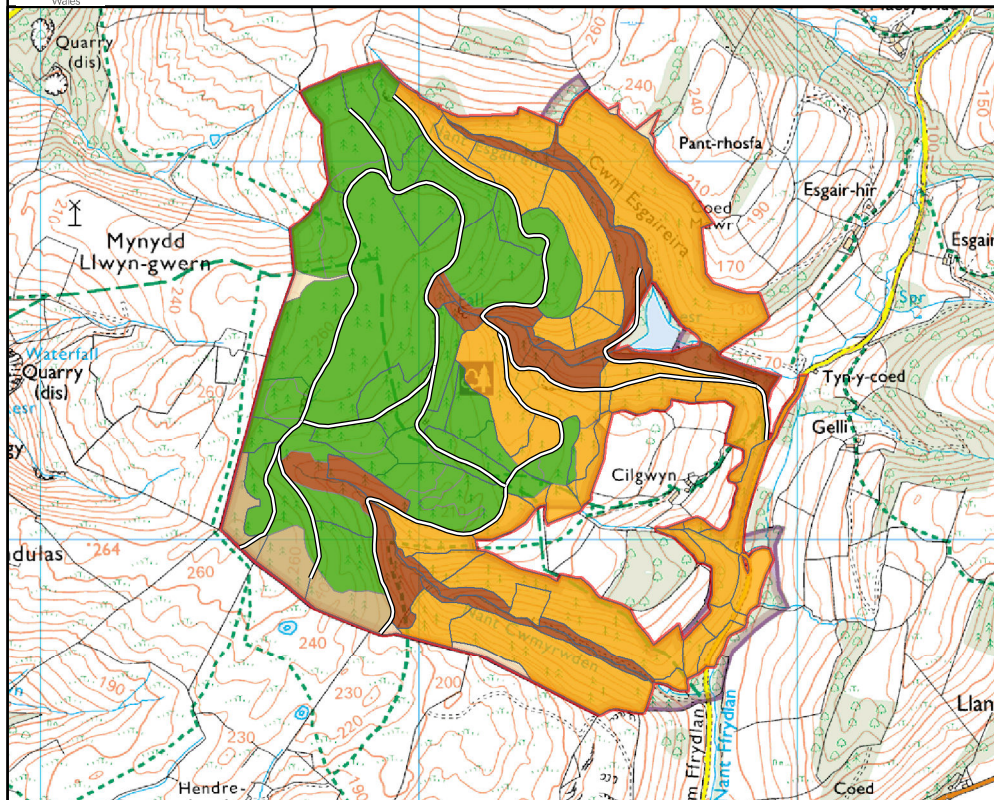

Machynlleth Forest Resource Plan - Map 3 (Part D - Cilgwyn)

- ==== Forest Road
- **Indicative Forest Types**
- Riparian Woodland
- Mixed Woodland Predominantly Broadleaf
- Mixed Woodland Predominantly Conifer
- Upland Wales - Lower exposure
- Upland Wales - Higher exposure
- Successional Woodland
- Open Land
- Other Land
- Machynlleth FRP Boundary
- Subcompartments

1:20,000 @ A3