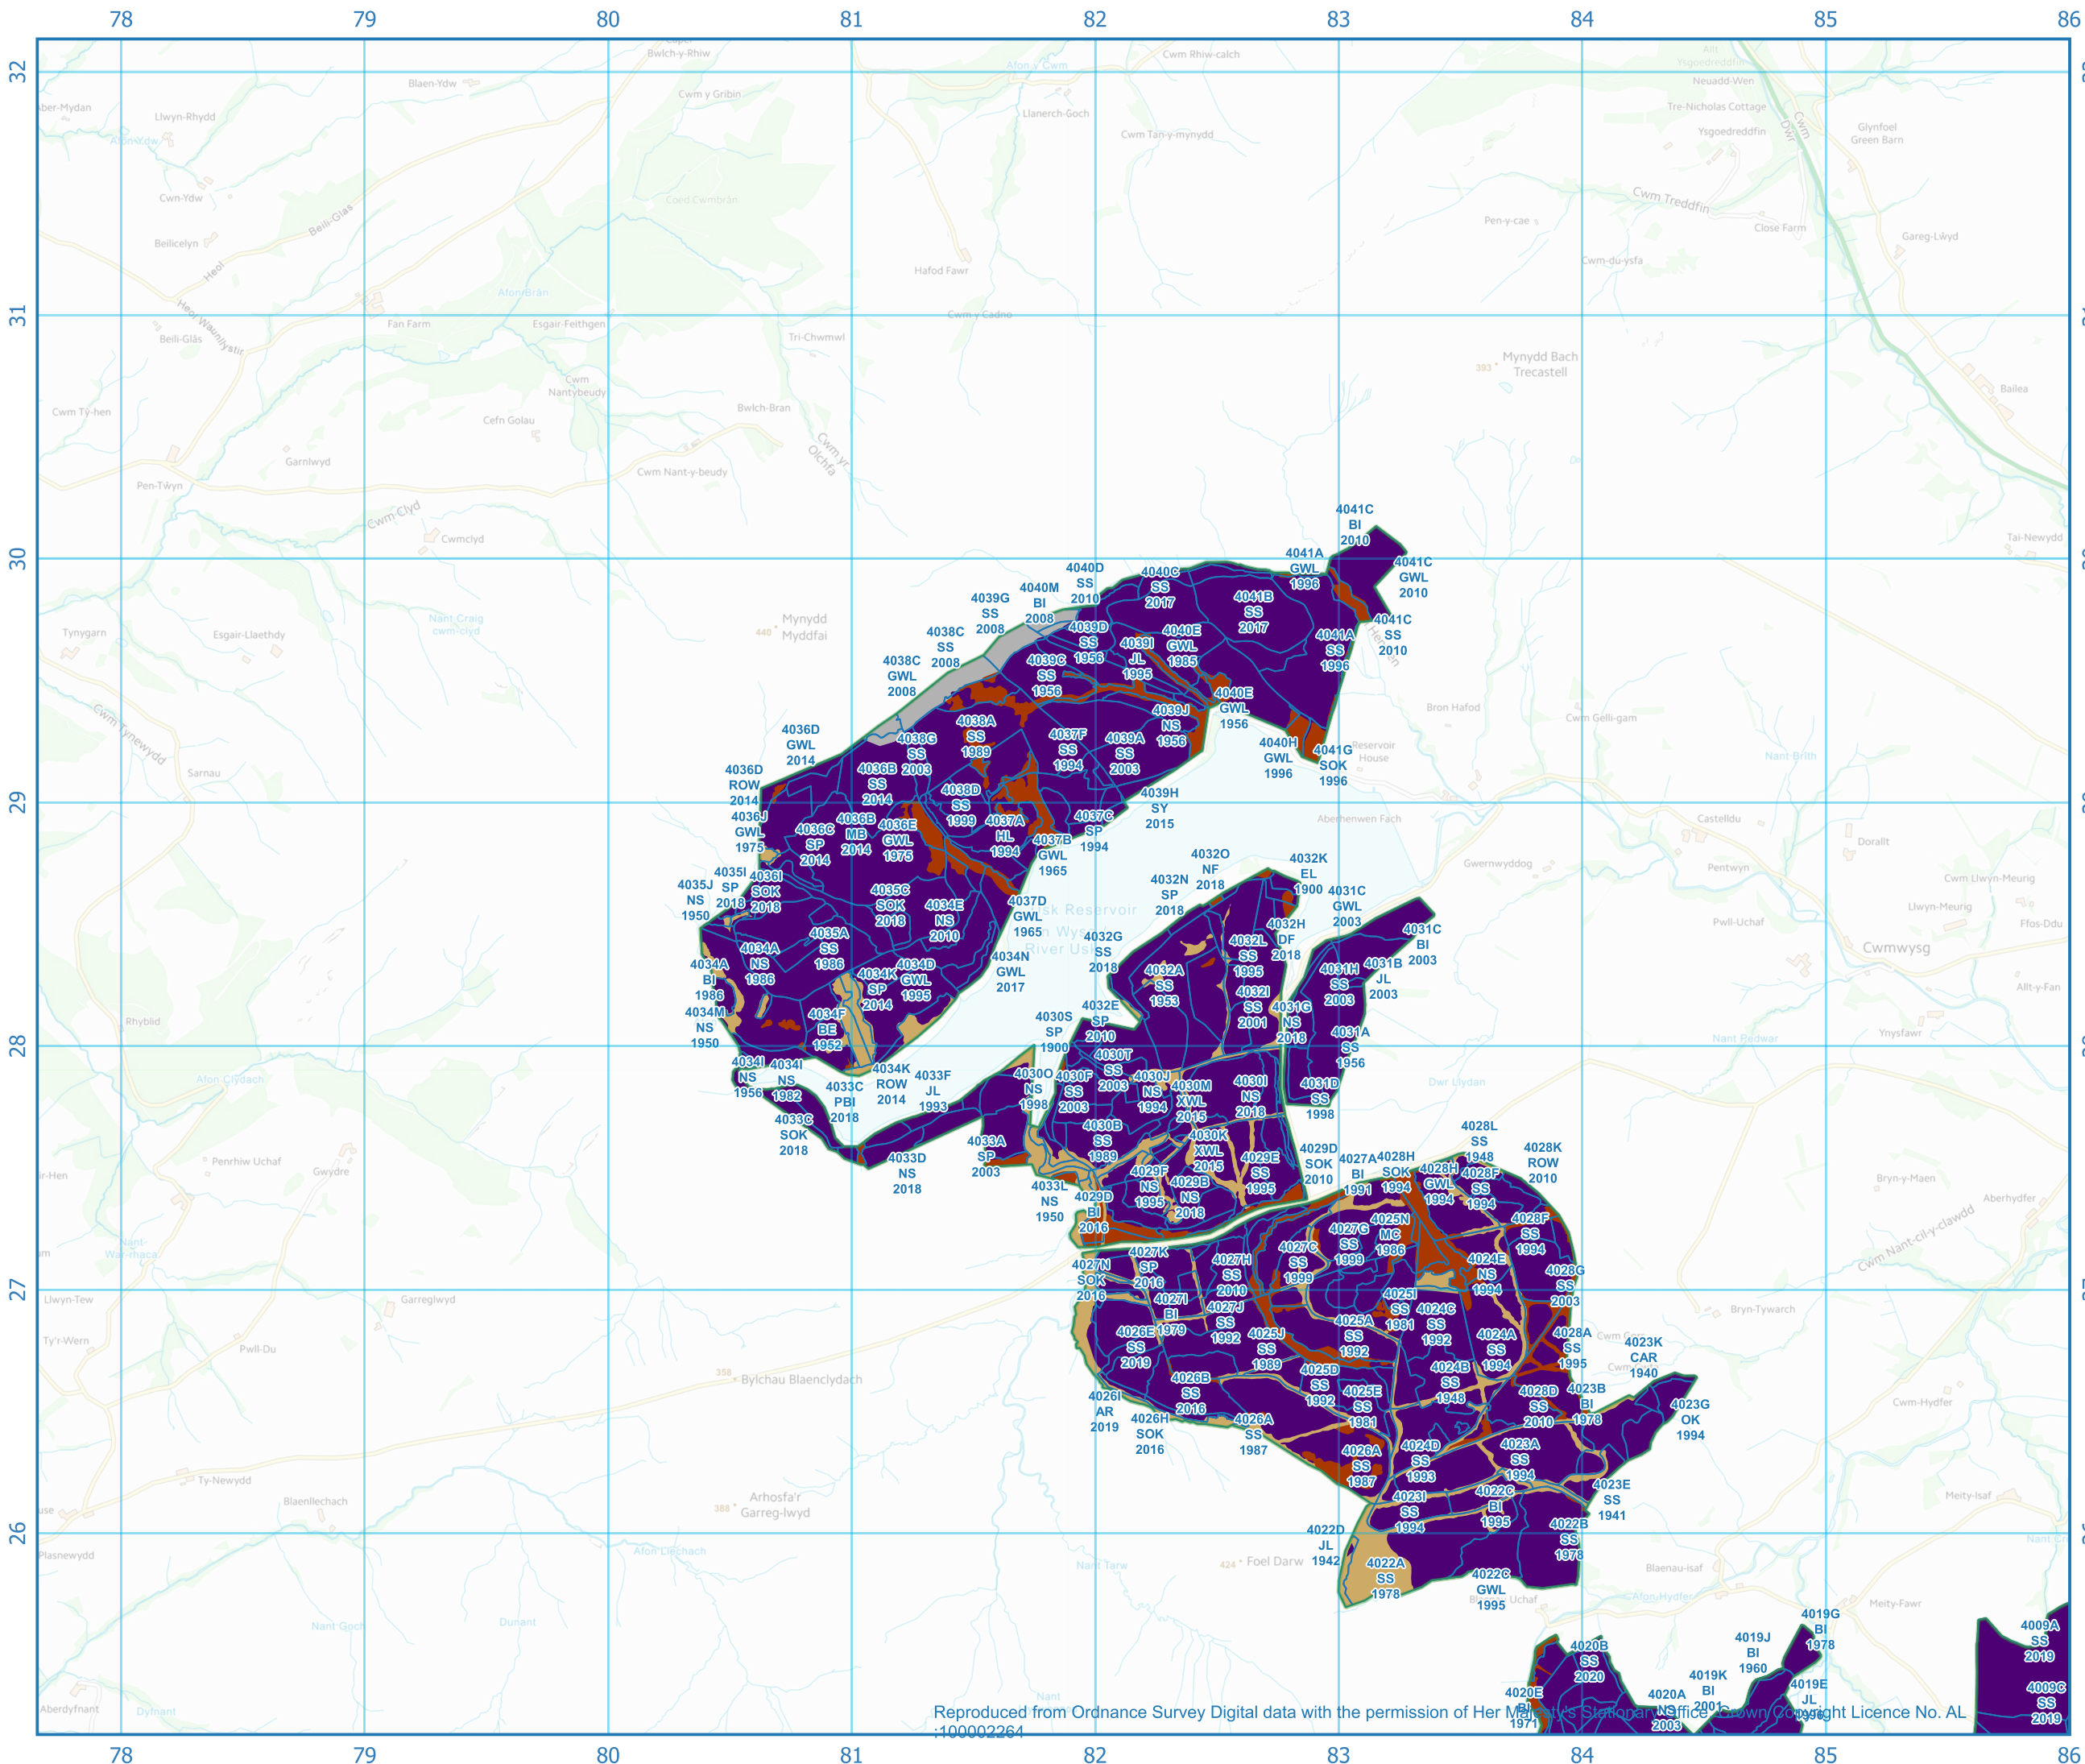

USK & GLASFYNYDD

Forest Types and Restocking

- Riparian woodland
- Mixed woodland predominately broadleaf
- Mixed woodland predominately conifer
- Upland Wales Lower exposure (predominately conifer tree species)
- Upland Wales Higher exposure (predominately conifer tree species)
- Successional woodland
- Open land
- Other land
- Undefined