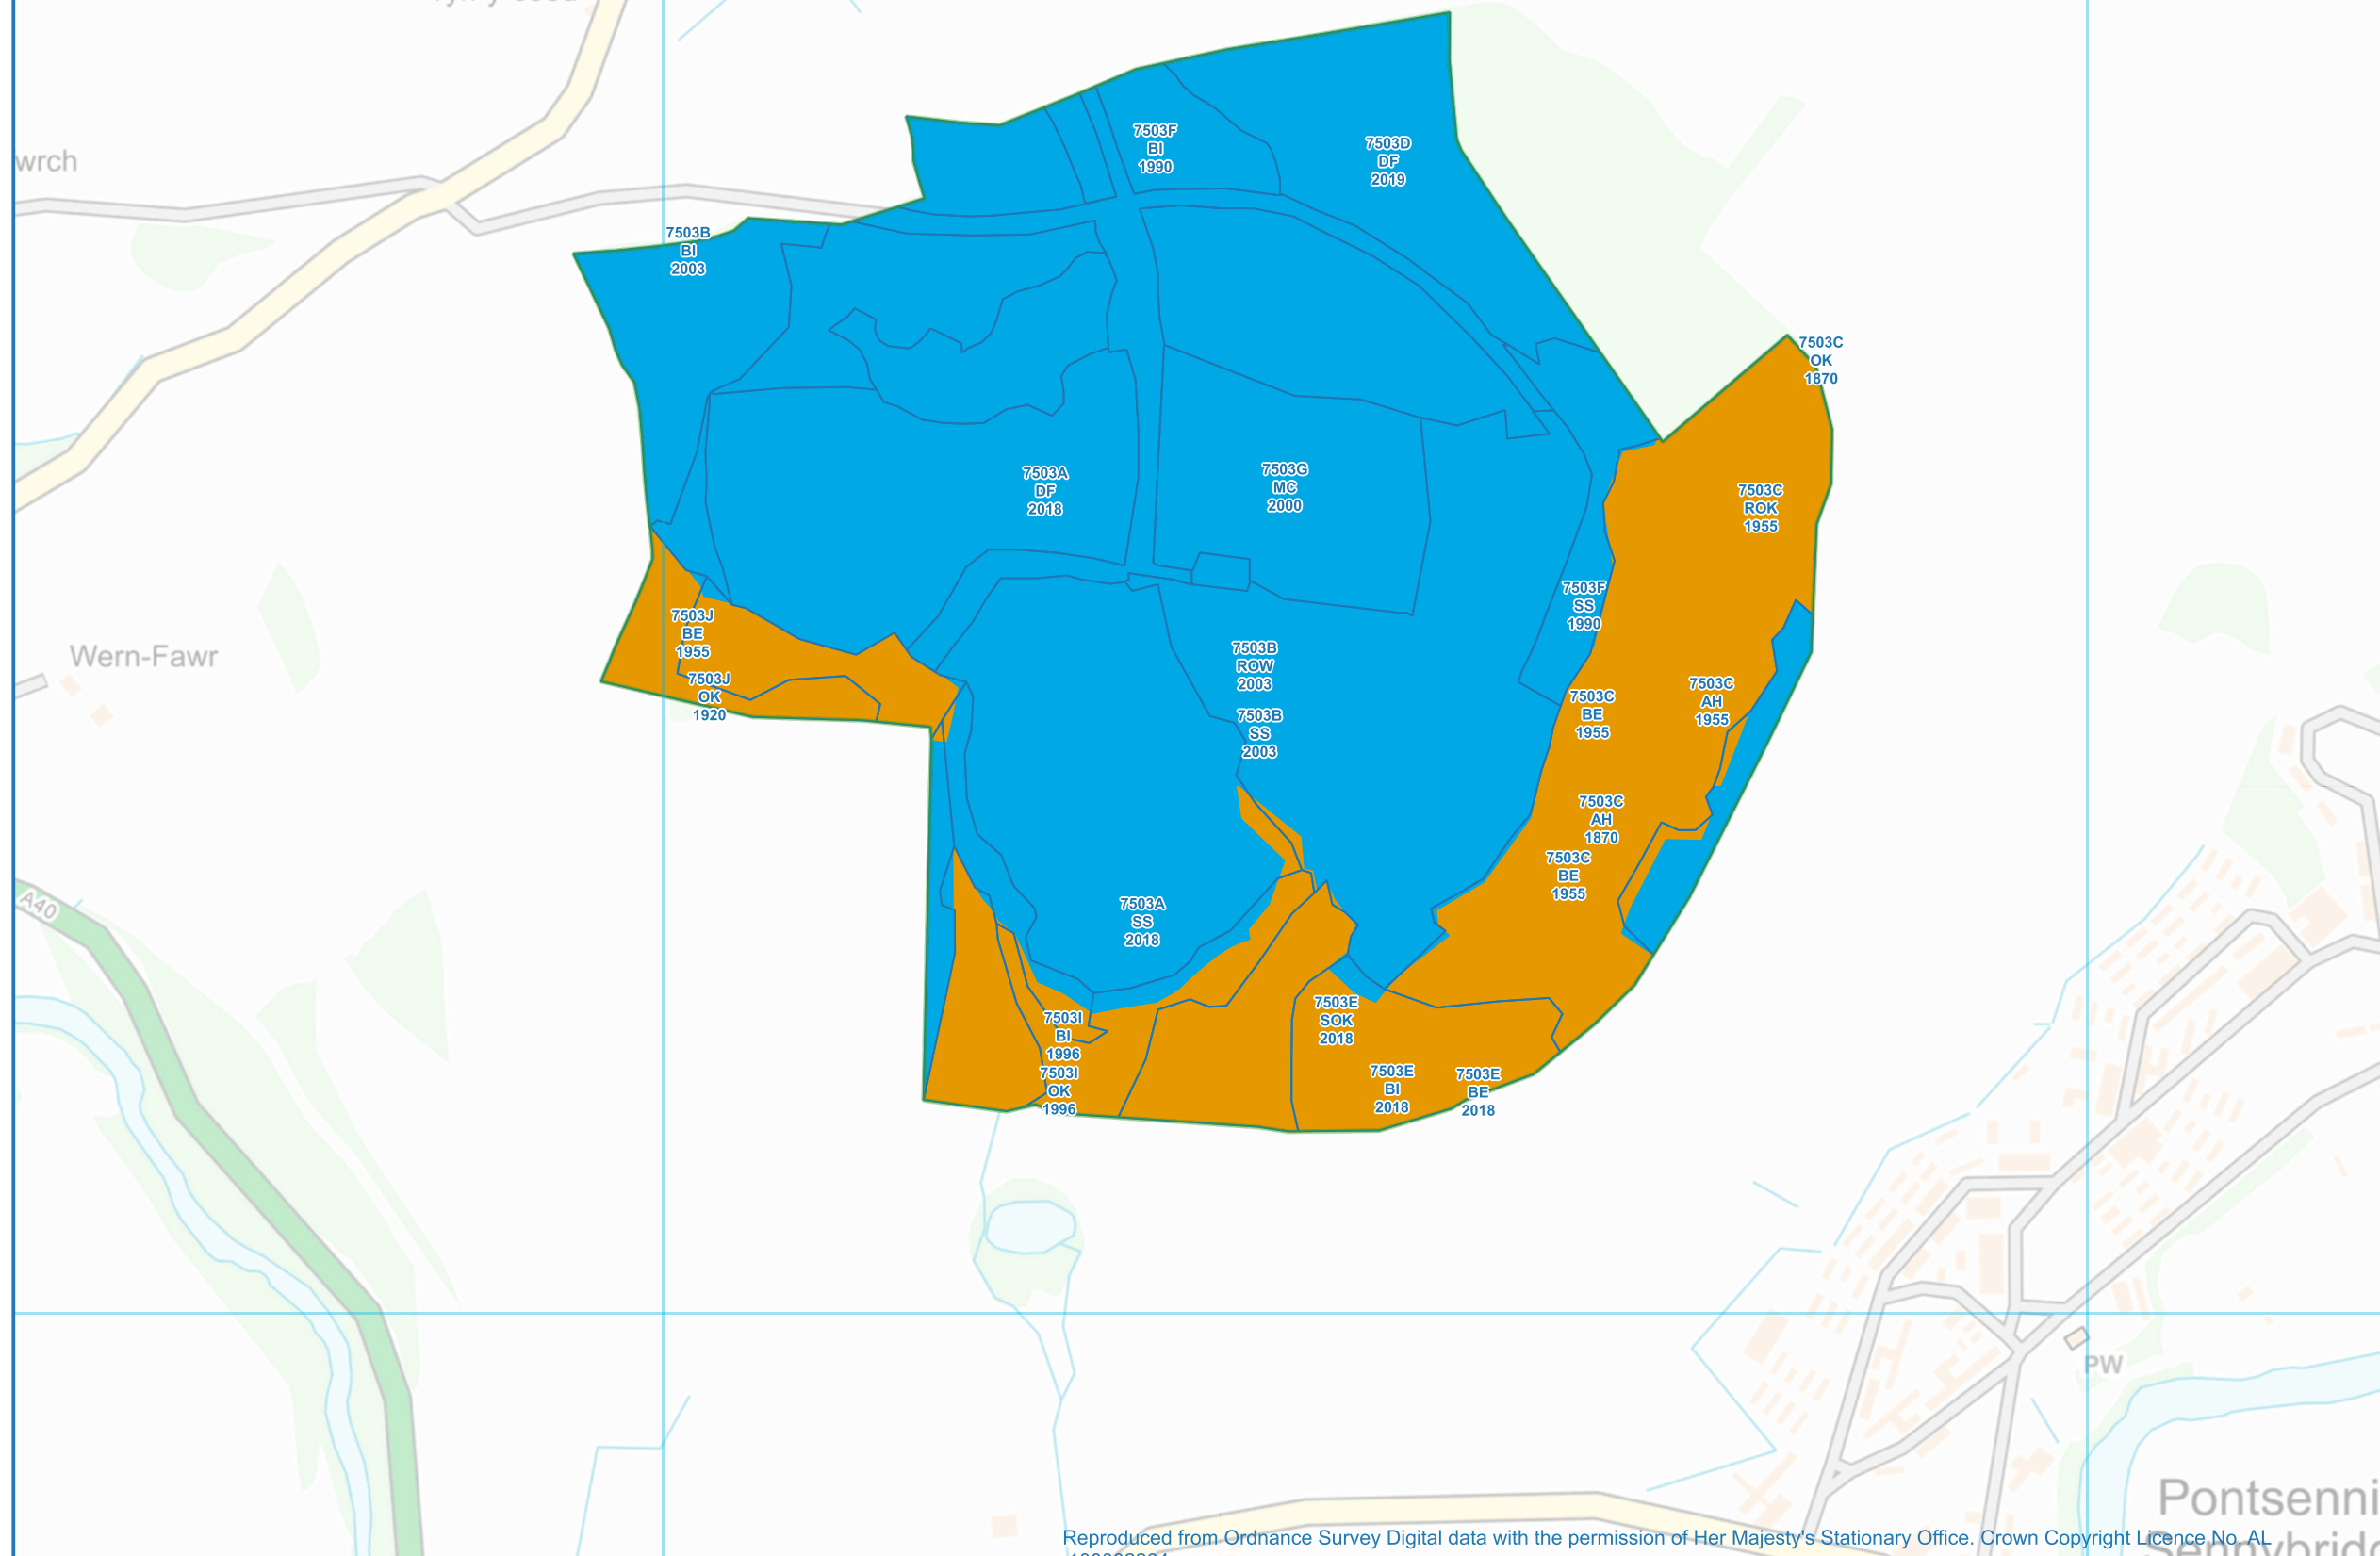

Pentre'r-felin

USK & GLASFYNYDD

Forest Types and Restocking

- Riparian woodland
- Mixed woodland predominately broadleaf
- Mixed woodland predominately conifer
- Upland Wales Lower exposure (predominately conifer tree species)
- Upland Wales Higher exposure (predominately conifer tree species)
- Successional woodland
- Open land
- Other land
- Undefined

Tyn-y-coed

wrch

Wern-Fawr

A40

PW

Pontsenni
Sennybrida

1:5000
Scale Correct at A3
Grid Ref: SN913295
Date: 16/03/2022
Drawn by: Sam Roberts

Pryor and Rickett Silviculture
10 Priory Hill, Brecon, Wales, LD3 9DH
01874 620777 || Wales@silviculture.co.uk