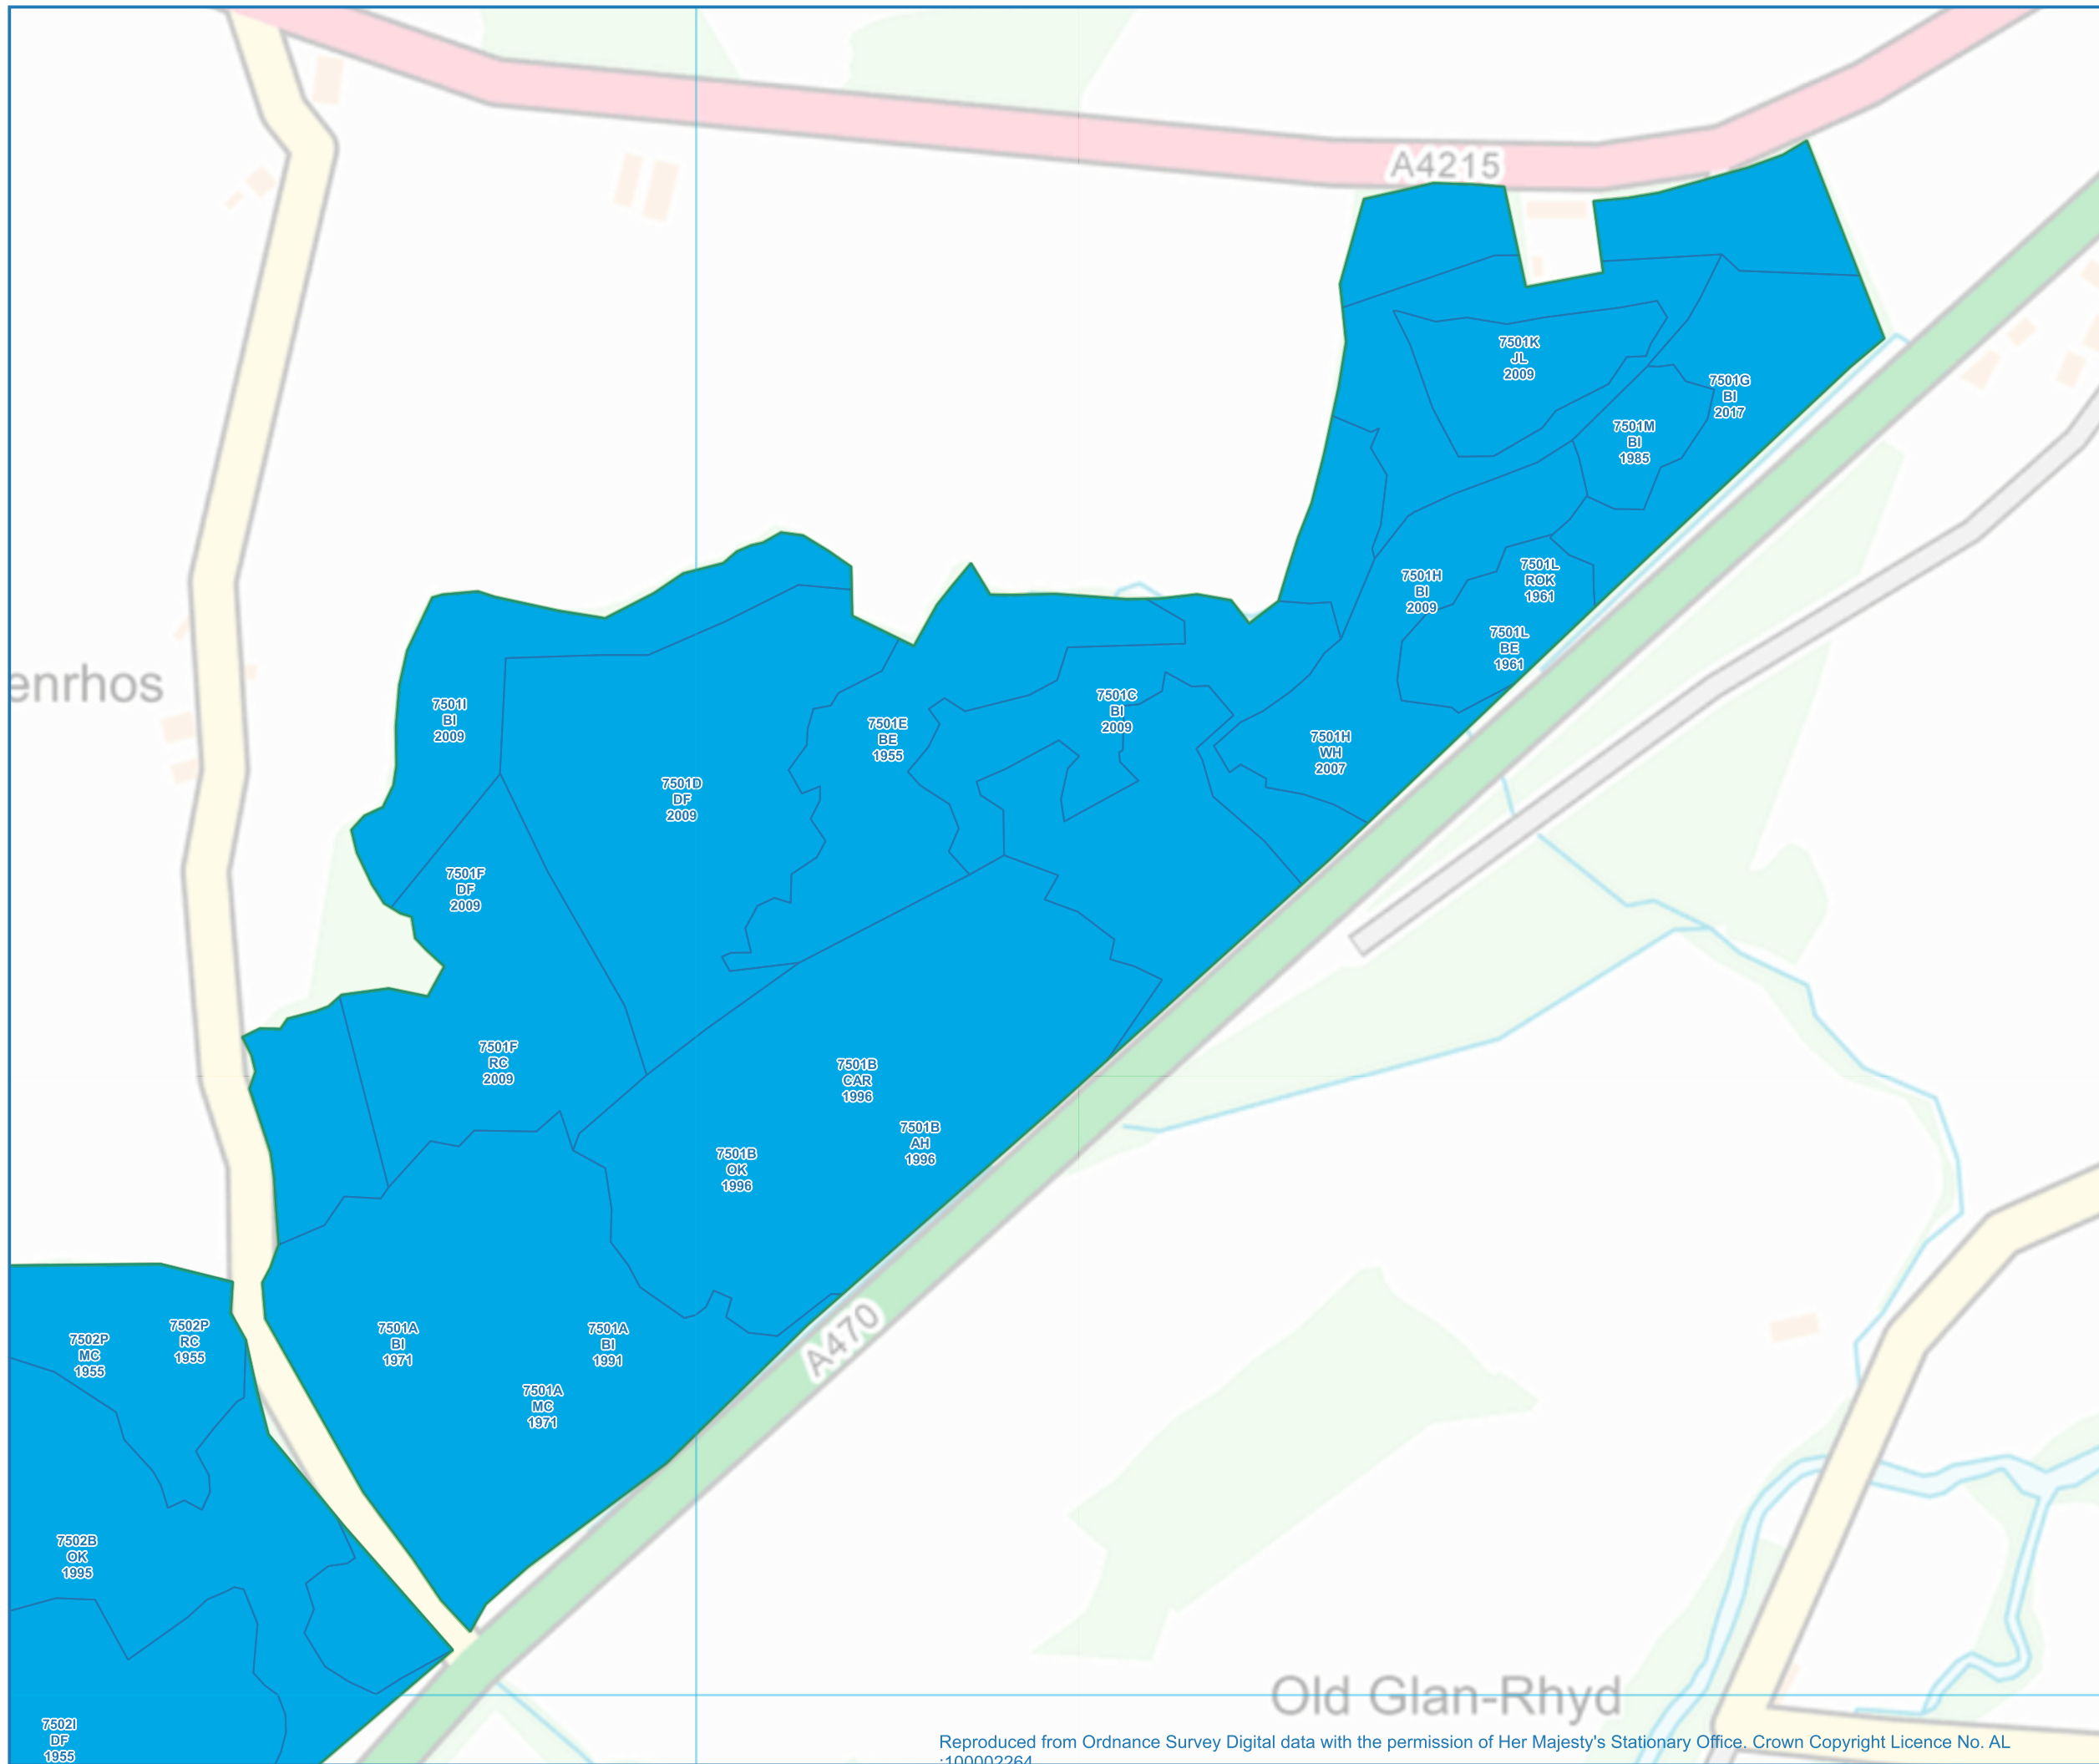

Forest Types and Restocking

- Riparian woodland
- Mixed woodland predominately broadleaf
- Mixed woodland predominately conifer
- Upland Wales Lower exposure (predominately conifer tree species)
- Upland Wales Higher exposure (predominately conifer tree species)
- Successional woodland
- Open land
- Other land
- Undefined