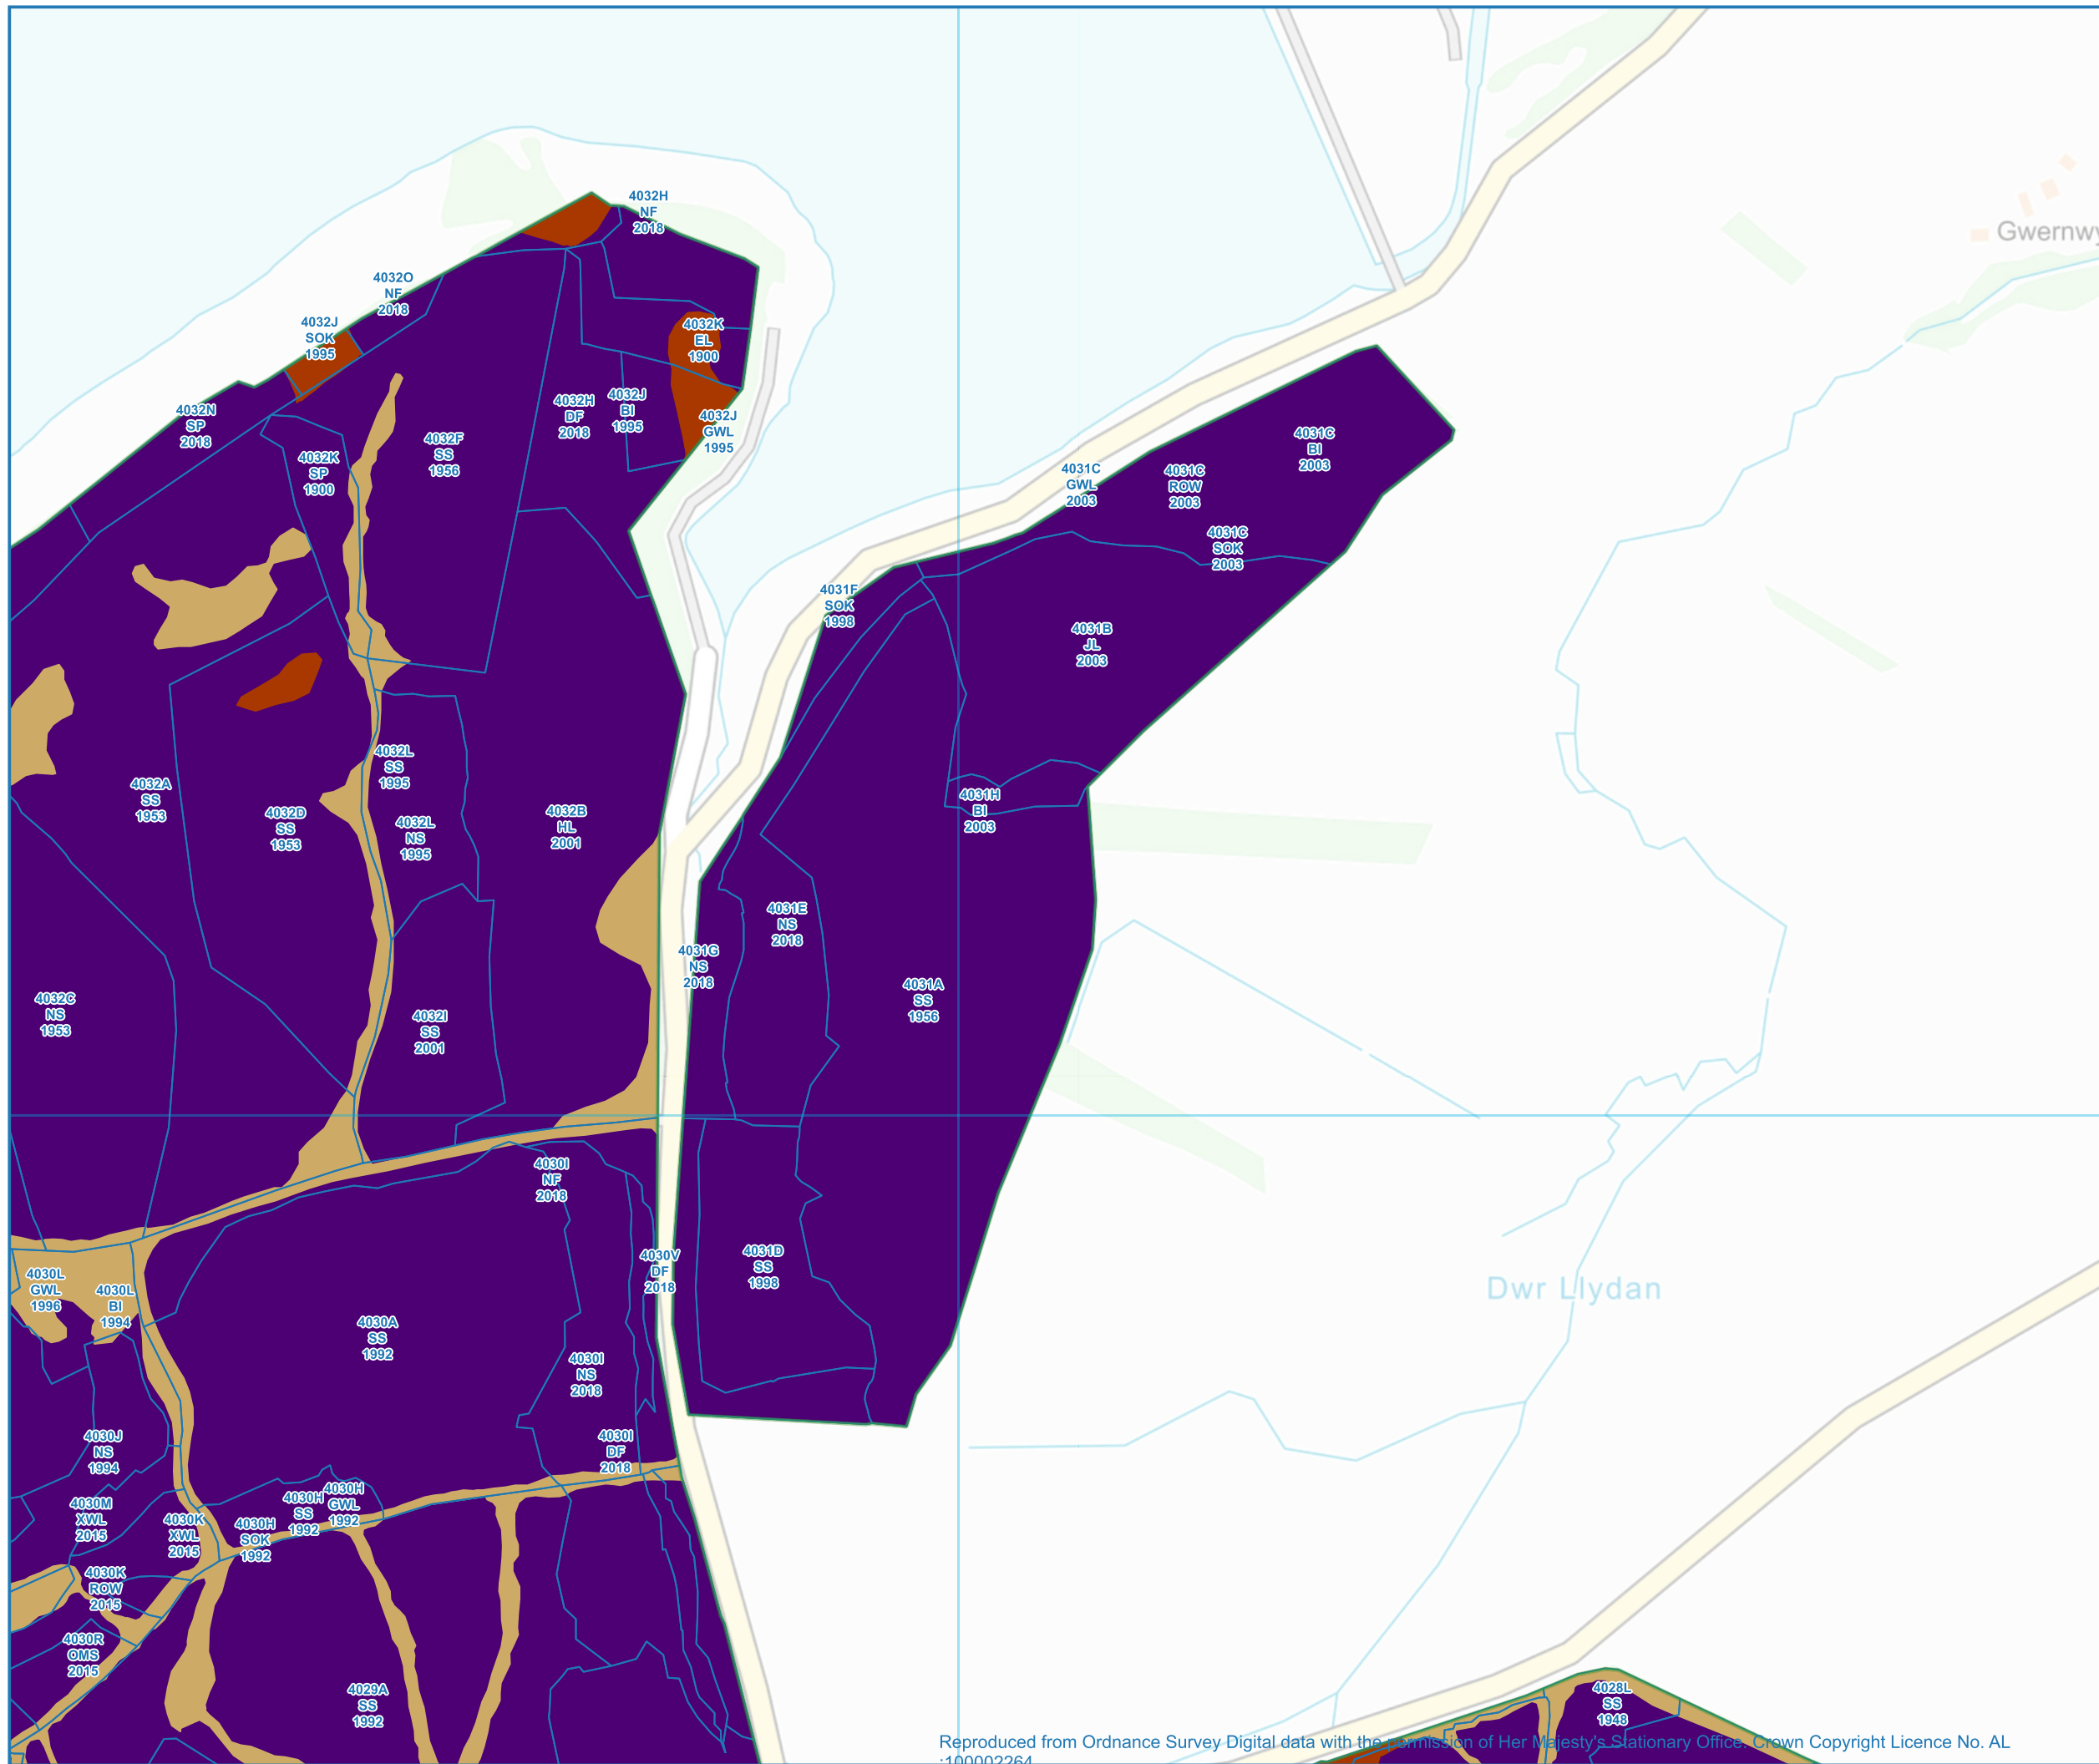

USK & GLASFYNYDD

Forest Types and Restocking

- Riparian woodland
- Mixed woodland predominately broadleaf
- Mixed woodland predominately conifer
- Upland Wales Lower exposure (predominately conifer tree species)
- Upland Wales Higher exposure (predominately conifer tree species)
- Successional woodland
- Open land
- Other land
- Undefined

Pryor & Rickett
Silviculture
Chartered Foresters & Woodland Consultants

Scale: 1:5000
Scale Correct at A3
Grid Ref: SN830281
Date: 16/03/2022
Drawn by: Sam Roberts

Pryor and Rickett Silviculture
10 Priory Hill, Brecon, Wales, LD3 9DH
01874 620777 || Wales@silviculture.co.uk