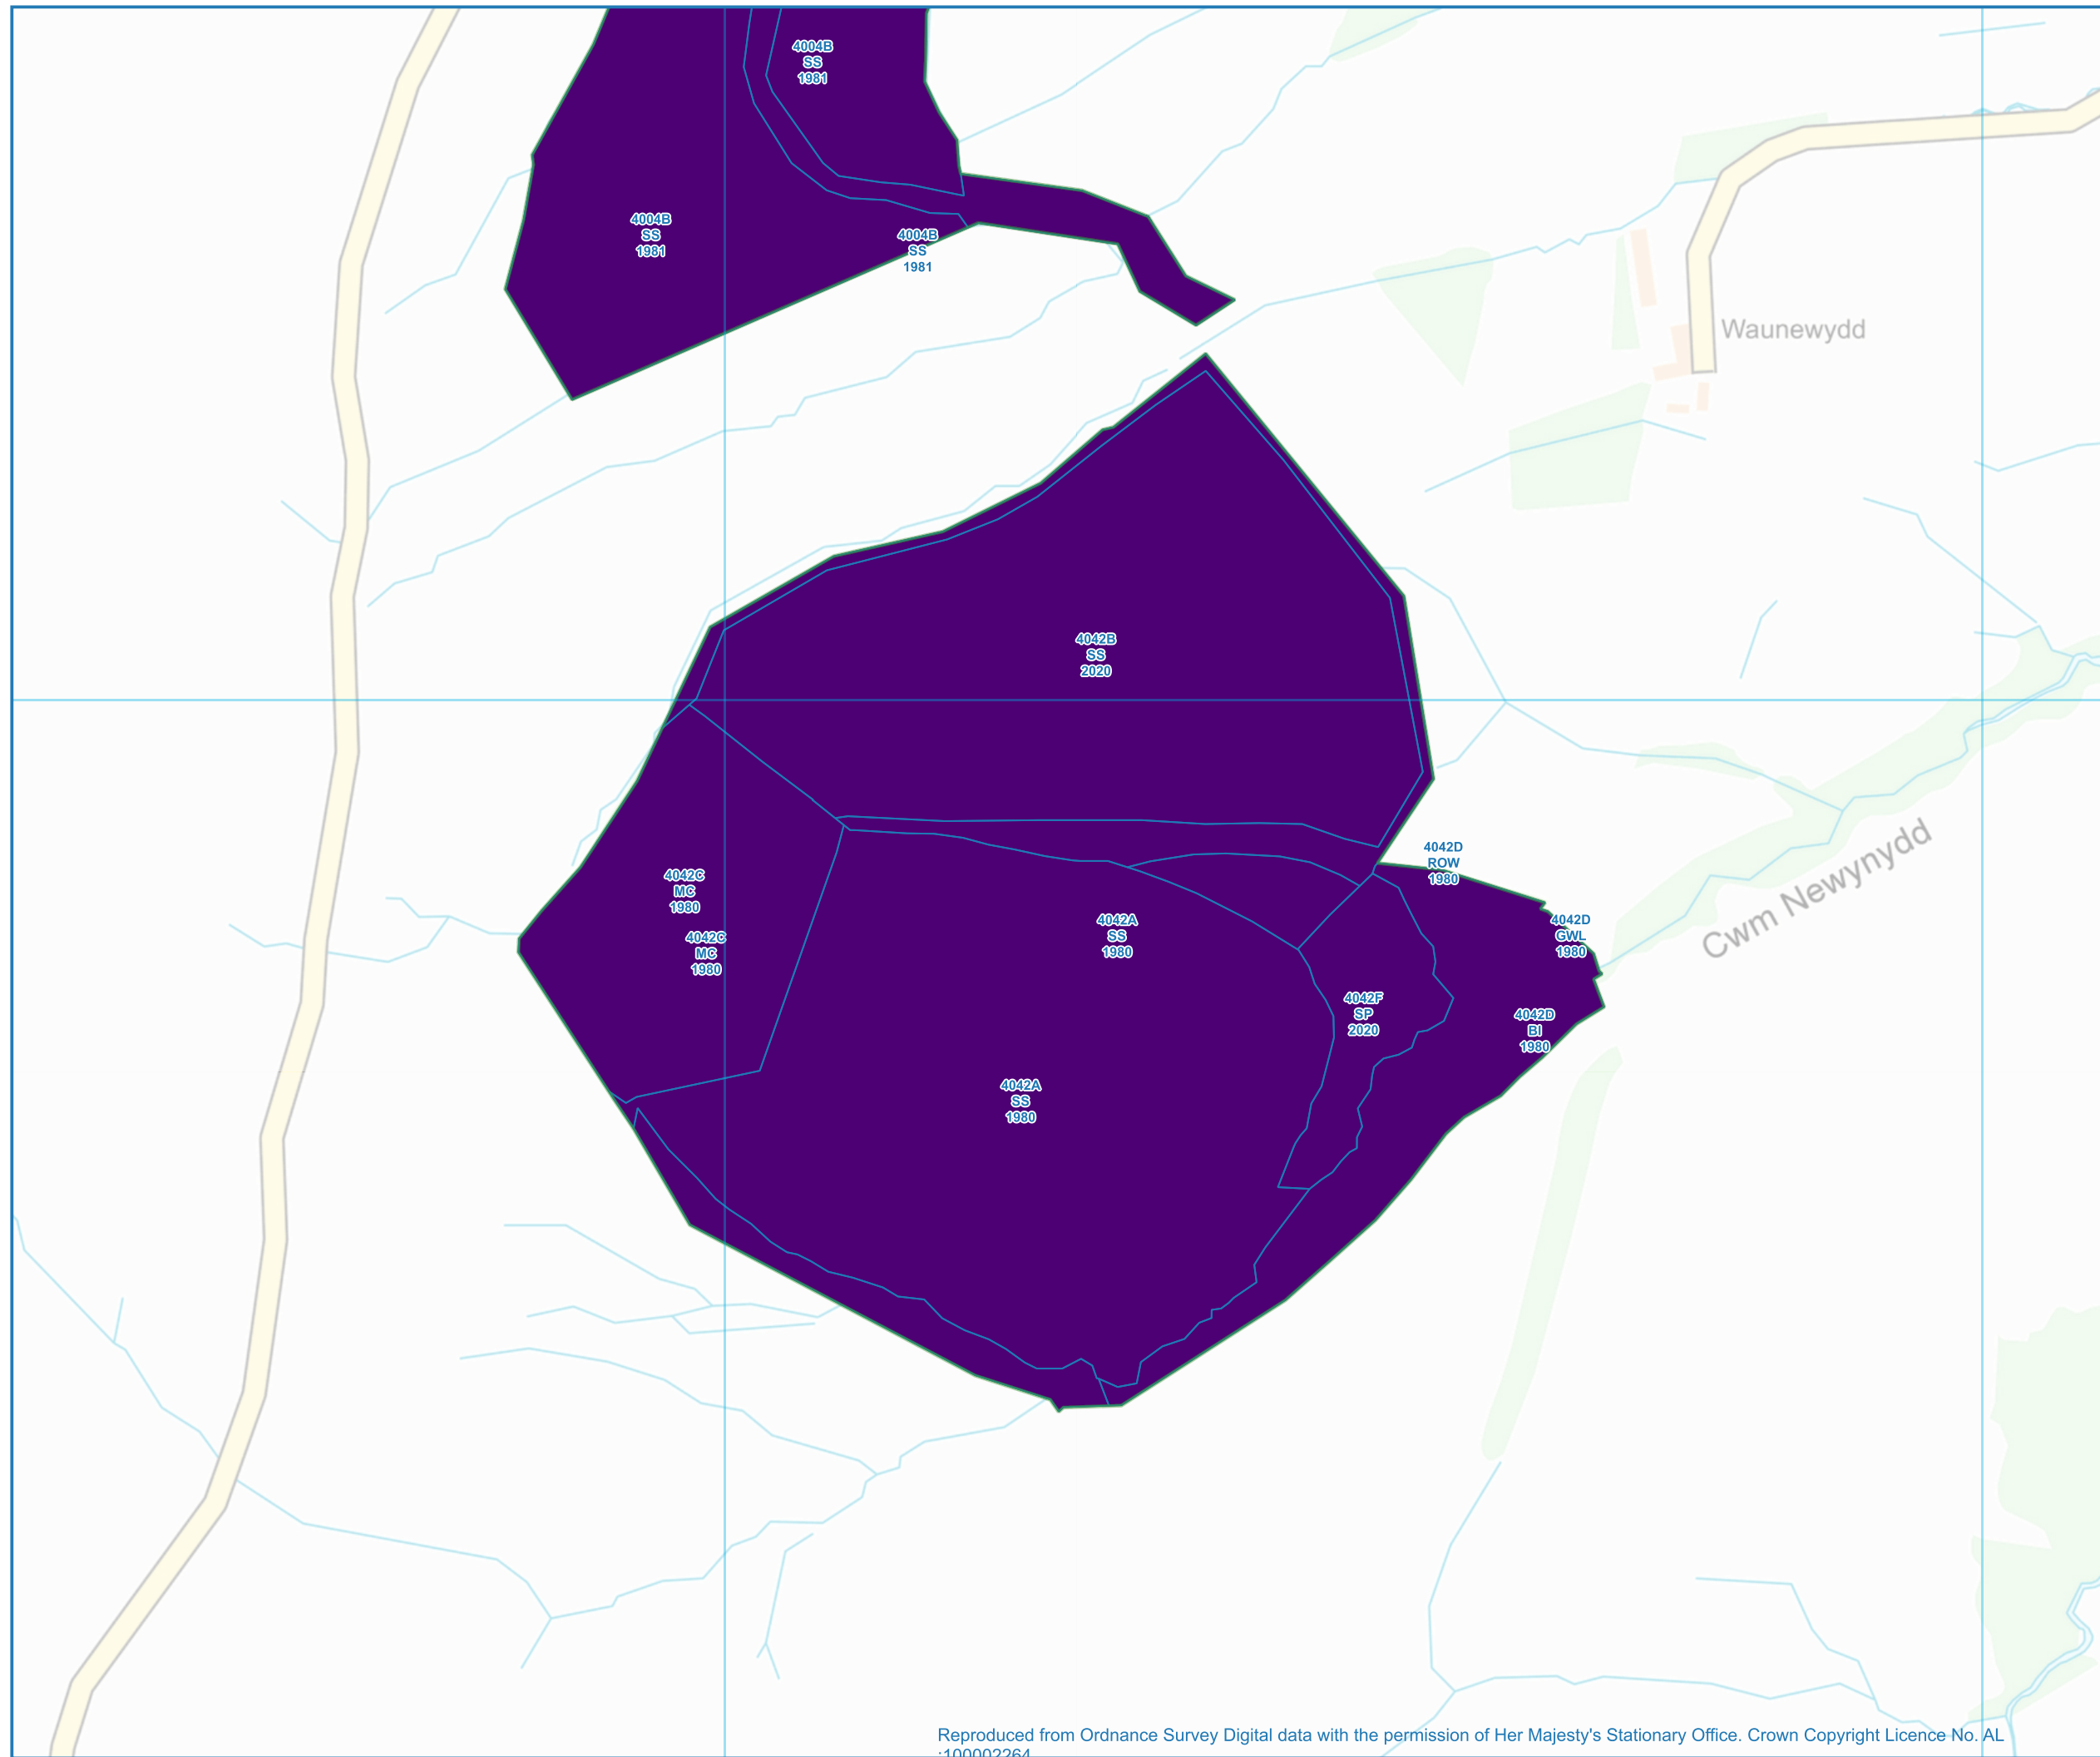

86

87

USK & GLASFYNYDD

Forest Types and Restocking

- Riparian woodland
- Mixed woodland predominately broadleaf
- Mixed woodland predominately conifer
- Upland Wales Lower exposure (predominately conifer tree species)
- Upland Wales Higher exposure (predominately conifer tree species)
- Successional woodland
- Open land
- Other land
- Undefined

Pryor & Rickett
Silviculture
Chartered Foresters & Woodland Consultants

1:5000
Scale Correct at A3
Grid Ref: SN862228
Date: 16/03/2022
Drawn by: Sam Roberts

Pryor and Rickett Silviculture
10 Priory Hill, Brecon, Wales, LD3 9DH
01874 620777 || Wales@silviculture.co.uk

Reproduced from Ordnance Survey Digital data with the permission of Her Majesty's Stationary Office. Crown Copyright Licence No. AL100002264

86

87

23

23