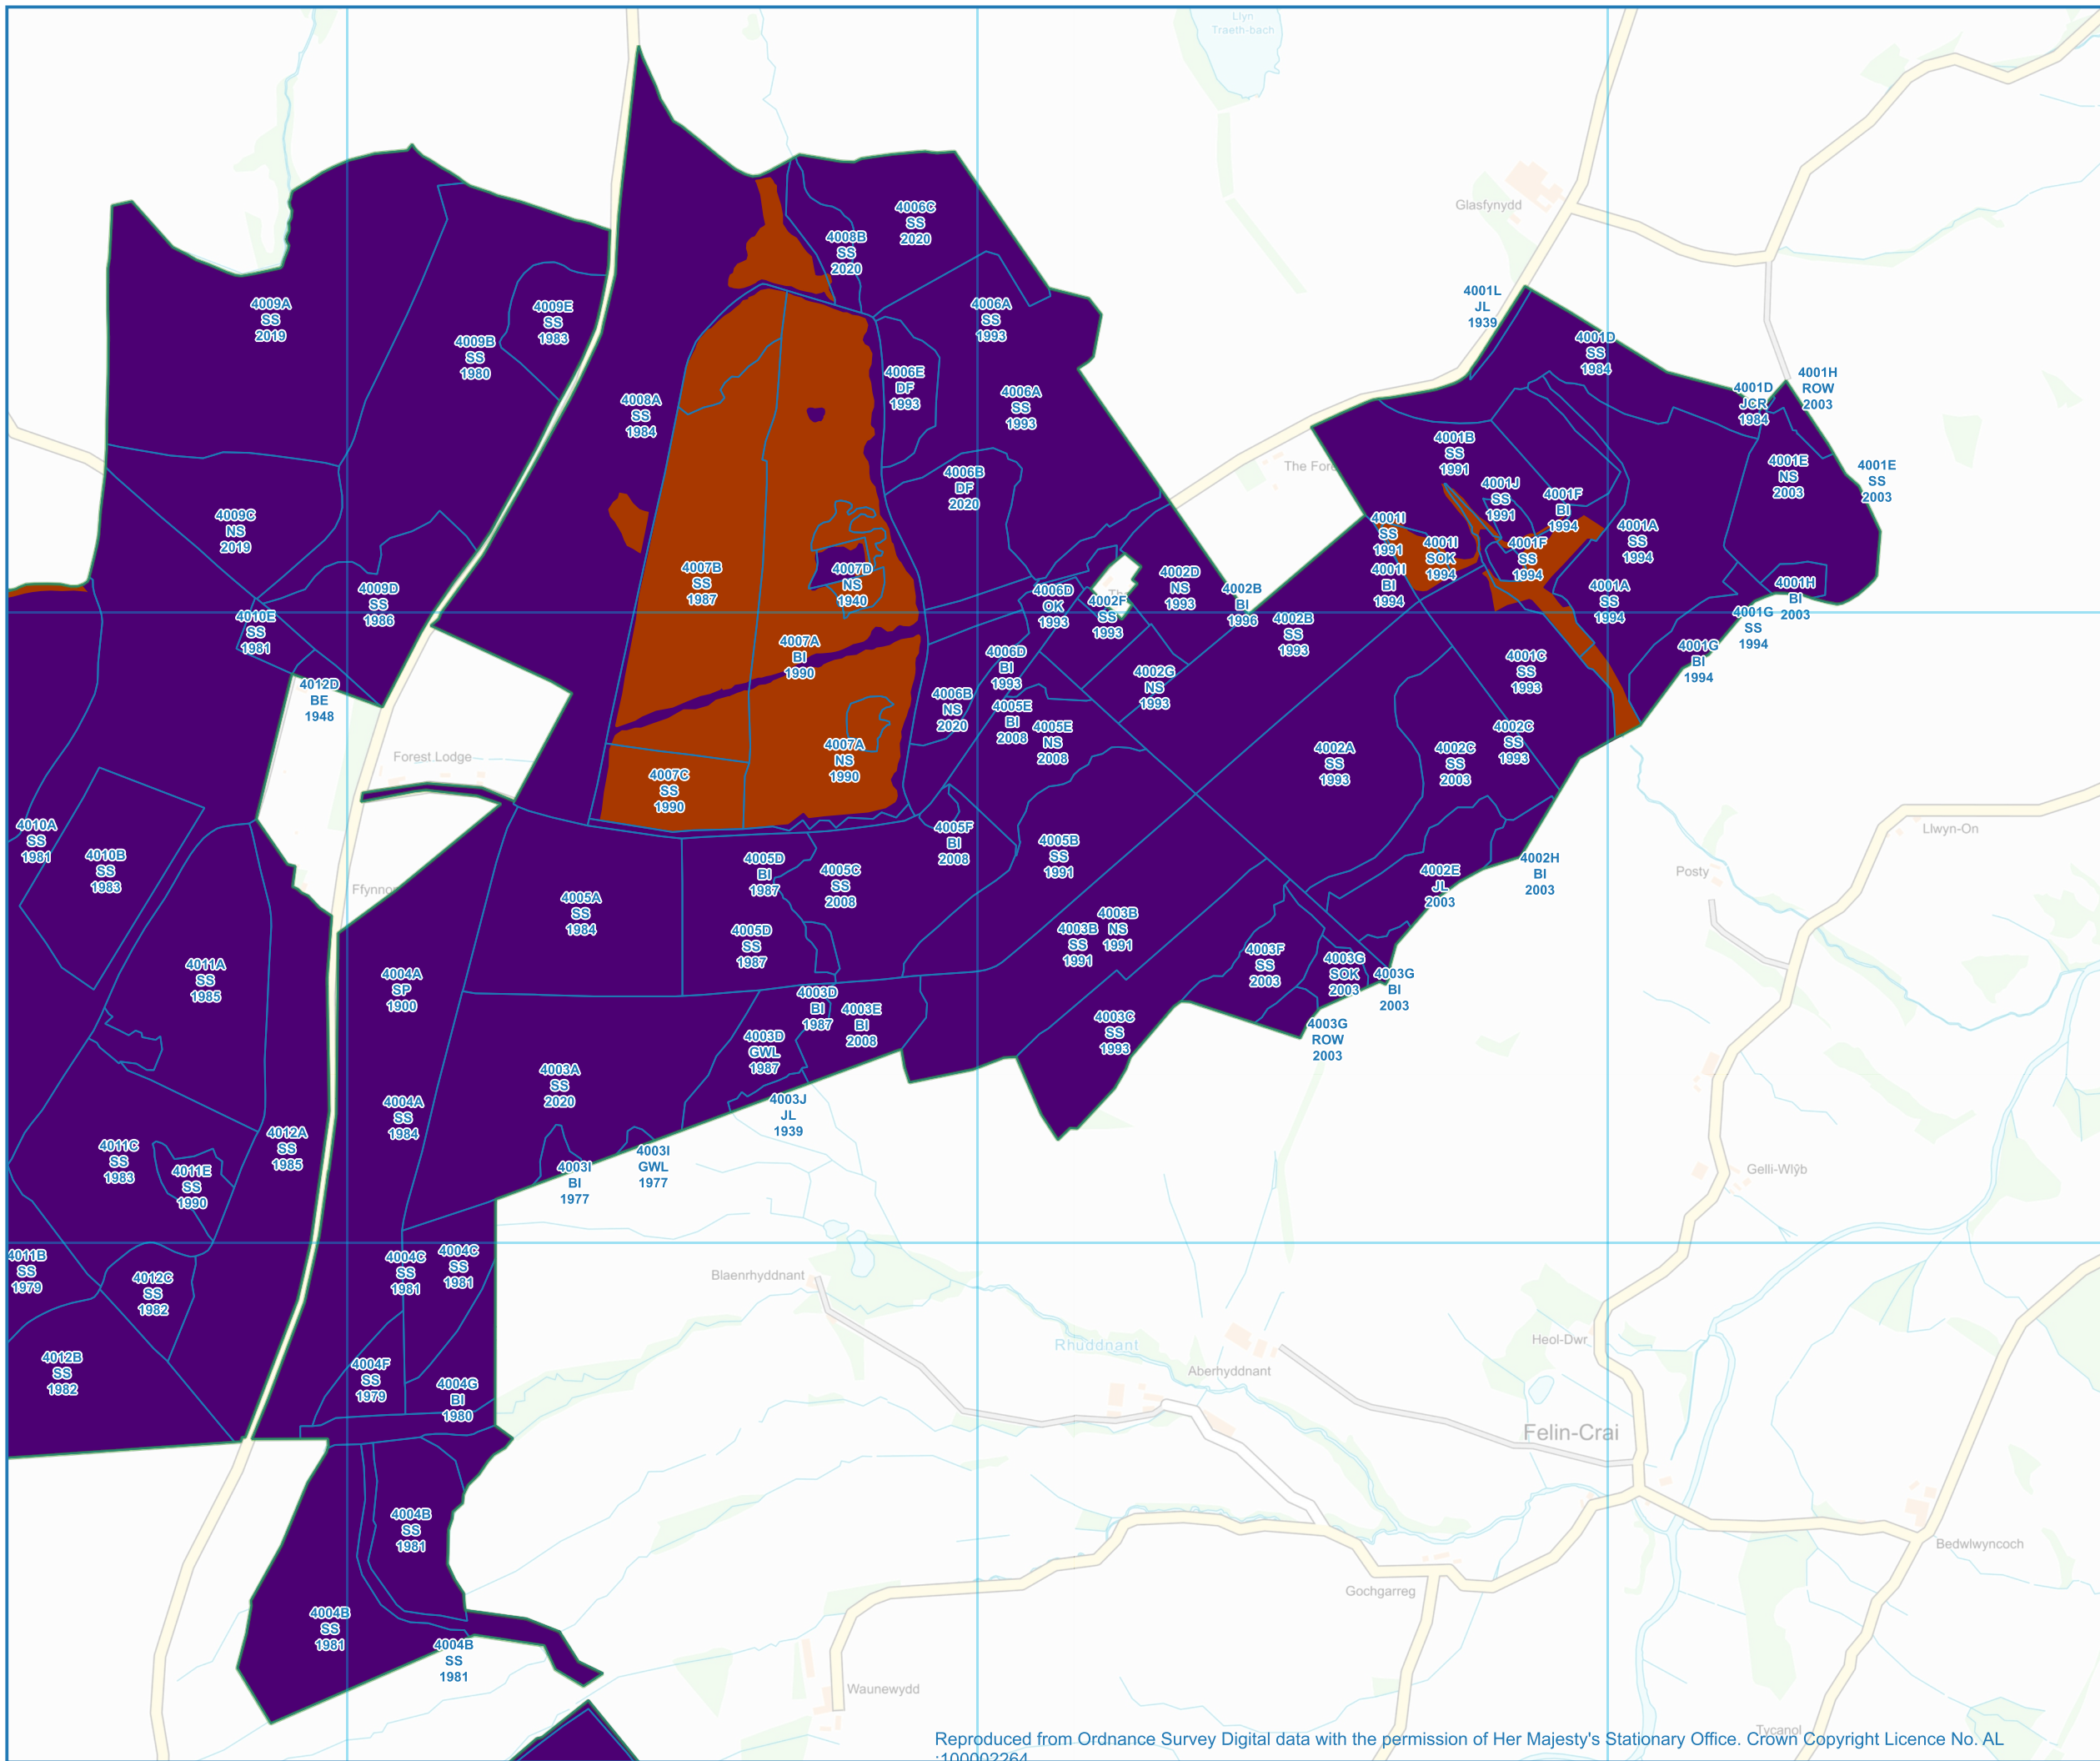

86

87

88

USK & GLASFYNYDD

Forest Types and Restocking

- Riparian woodland
- Mixed woodland predominately broadleaf
- Mixed woodland predominately conifer
- Upland Wales Lower exposure (predominately conifer tree species)
- Upland Wales Higher exposure (predominately conifer tree species)
- Successional woodland
- Open land
- Other land
- Undefined

25

25

24

24

Pryor & Rickett
Silviculture
Chartered Foresters & Woodland Consultants

1:10000
Scale Correct at A3
Grid Ref: SN871245
Date: 16/03/2022
Drawn by: Sam Roberts

Pryor and Rickett Silviculture
10 Priory Hill, Brecon, Wales, LD3 9DH
01874 620777 || Wales@silviculture.co.uk

86

87

88