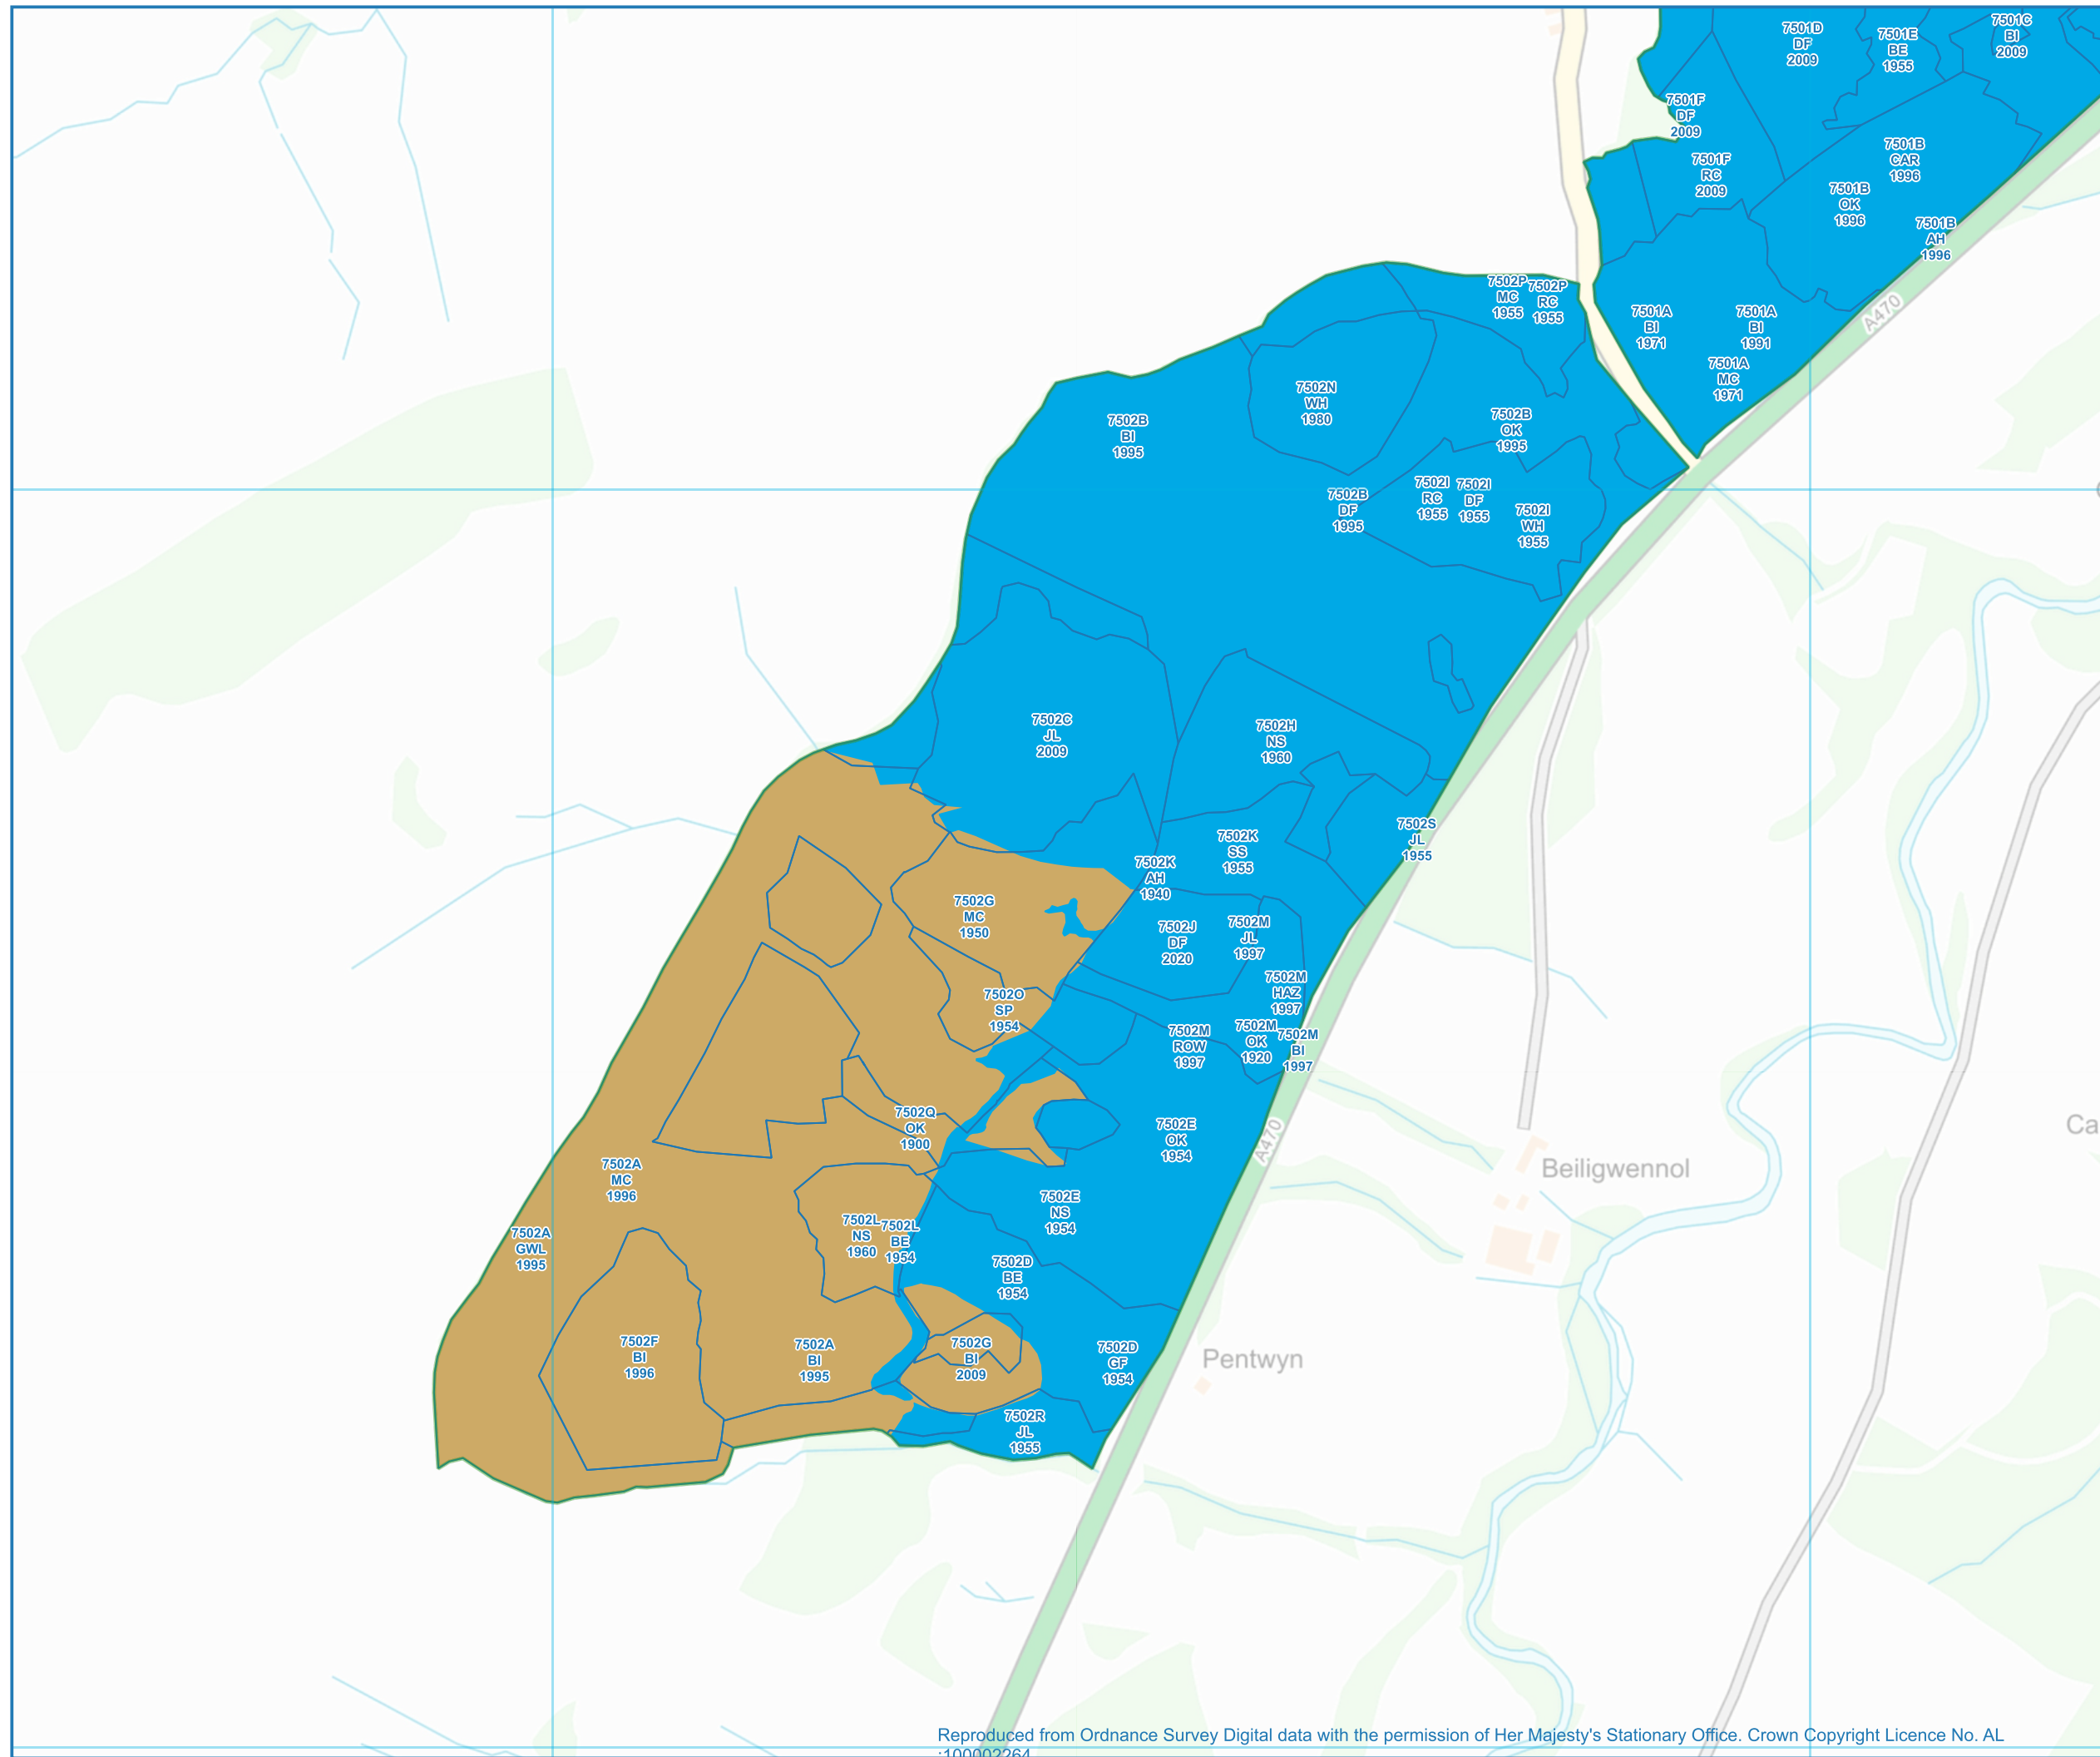

USK & GLASFYNYDD

Forest Types and Restocking

- Riparian woodland
- Mixed woodland predominately broadleaf
- Mixed woodland predominately conifer
- Upland Wales Lower exposure (predominately conifer tree species)
- Upland Wales Higher exposure (predominately conifer tree species)
- Successional woodland
- Open land
- Other land
- Undefined

24

24

23

23

Pryor & Rickett
Silviculture
Chartered Foresters & Woodland Consultants

1:5000
Scale Correct at A3
Grid Ref: SN974236
Date: 16/03/2022
Drawn by: Sam Roberts

Pryor and Rickett Silviculture
10 Priory Hill, Brecon, Wales, LD3 9DH
01874 620777 || Wales@silviculture.co.uk