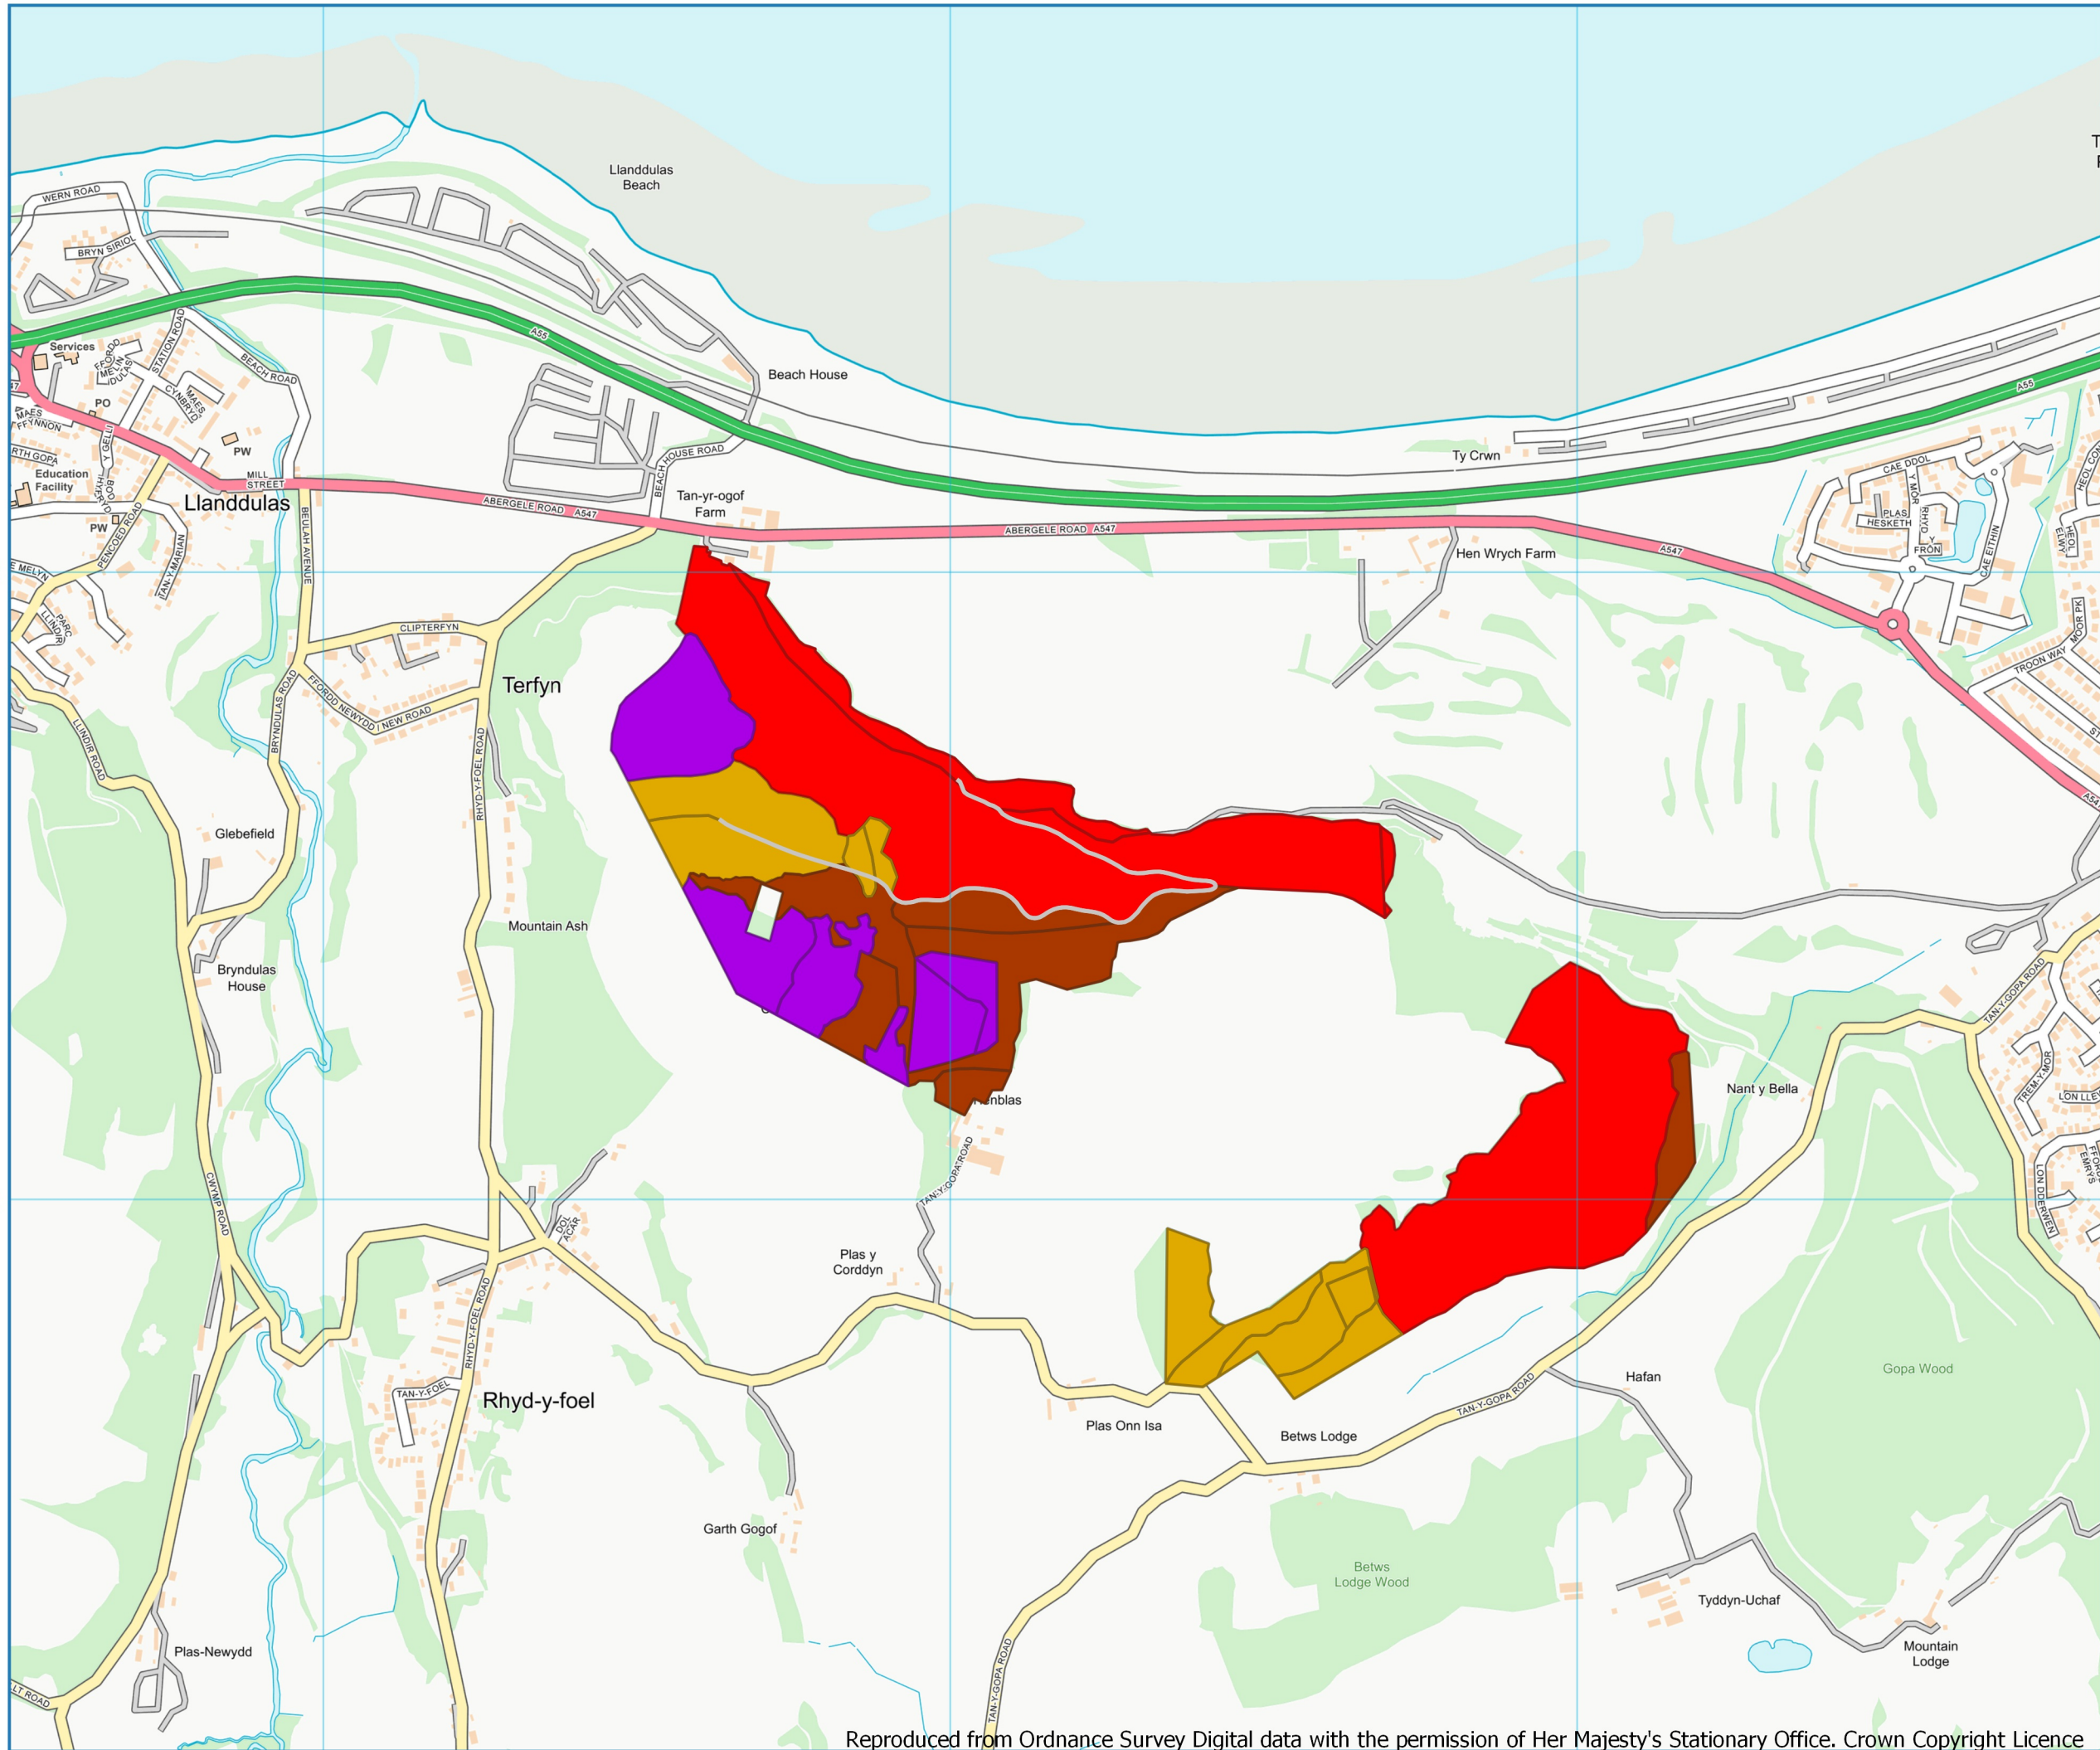

91

92

93

Gwrych Castle Wood

Y Strategaeth Rheoli Coedwigoedd a Chwmpo Coed

Forest Management & Felling Strategy

- Llwyrgwmpo / Clear fell - 2022-26
- Llwyrgwmpo / Clear fell - 2027-31
- Systemau Goedamaeth Fach ei Heffaith
Low Impact Silvicultural Systems
- Ymyriad Lleiaf - Minimum Intervention
- Abergele forest roads

78

78

77

77

1:10000
 Scale Correct at A3
 Grid Ref: SH921775
 Date: 18/08/2022
 Drawn by: SteveK

91

92

93