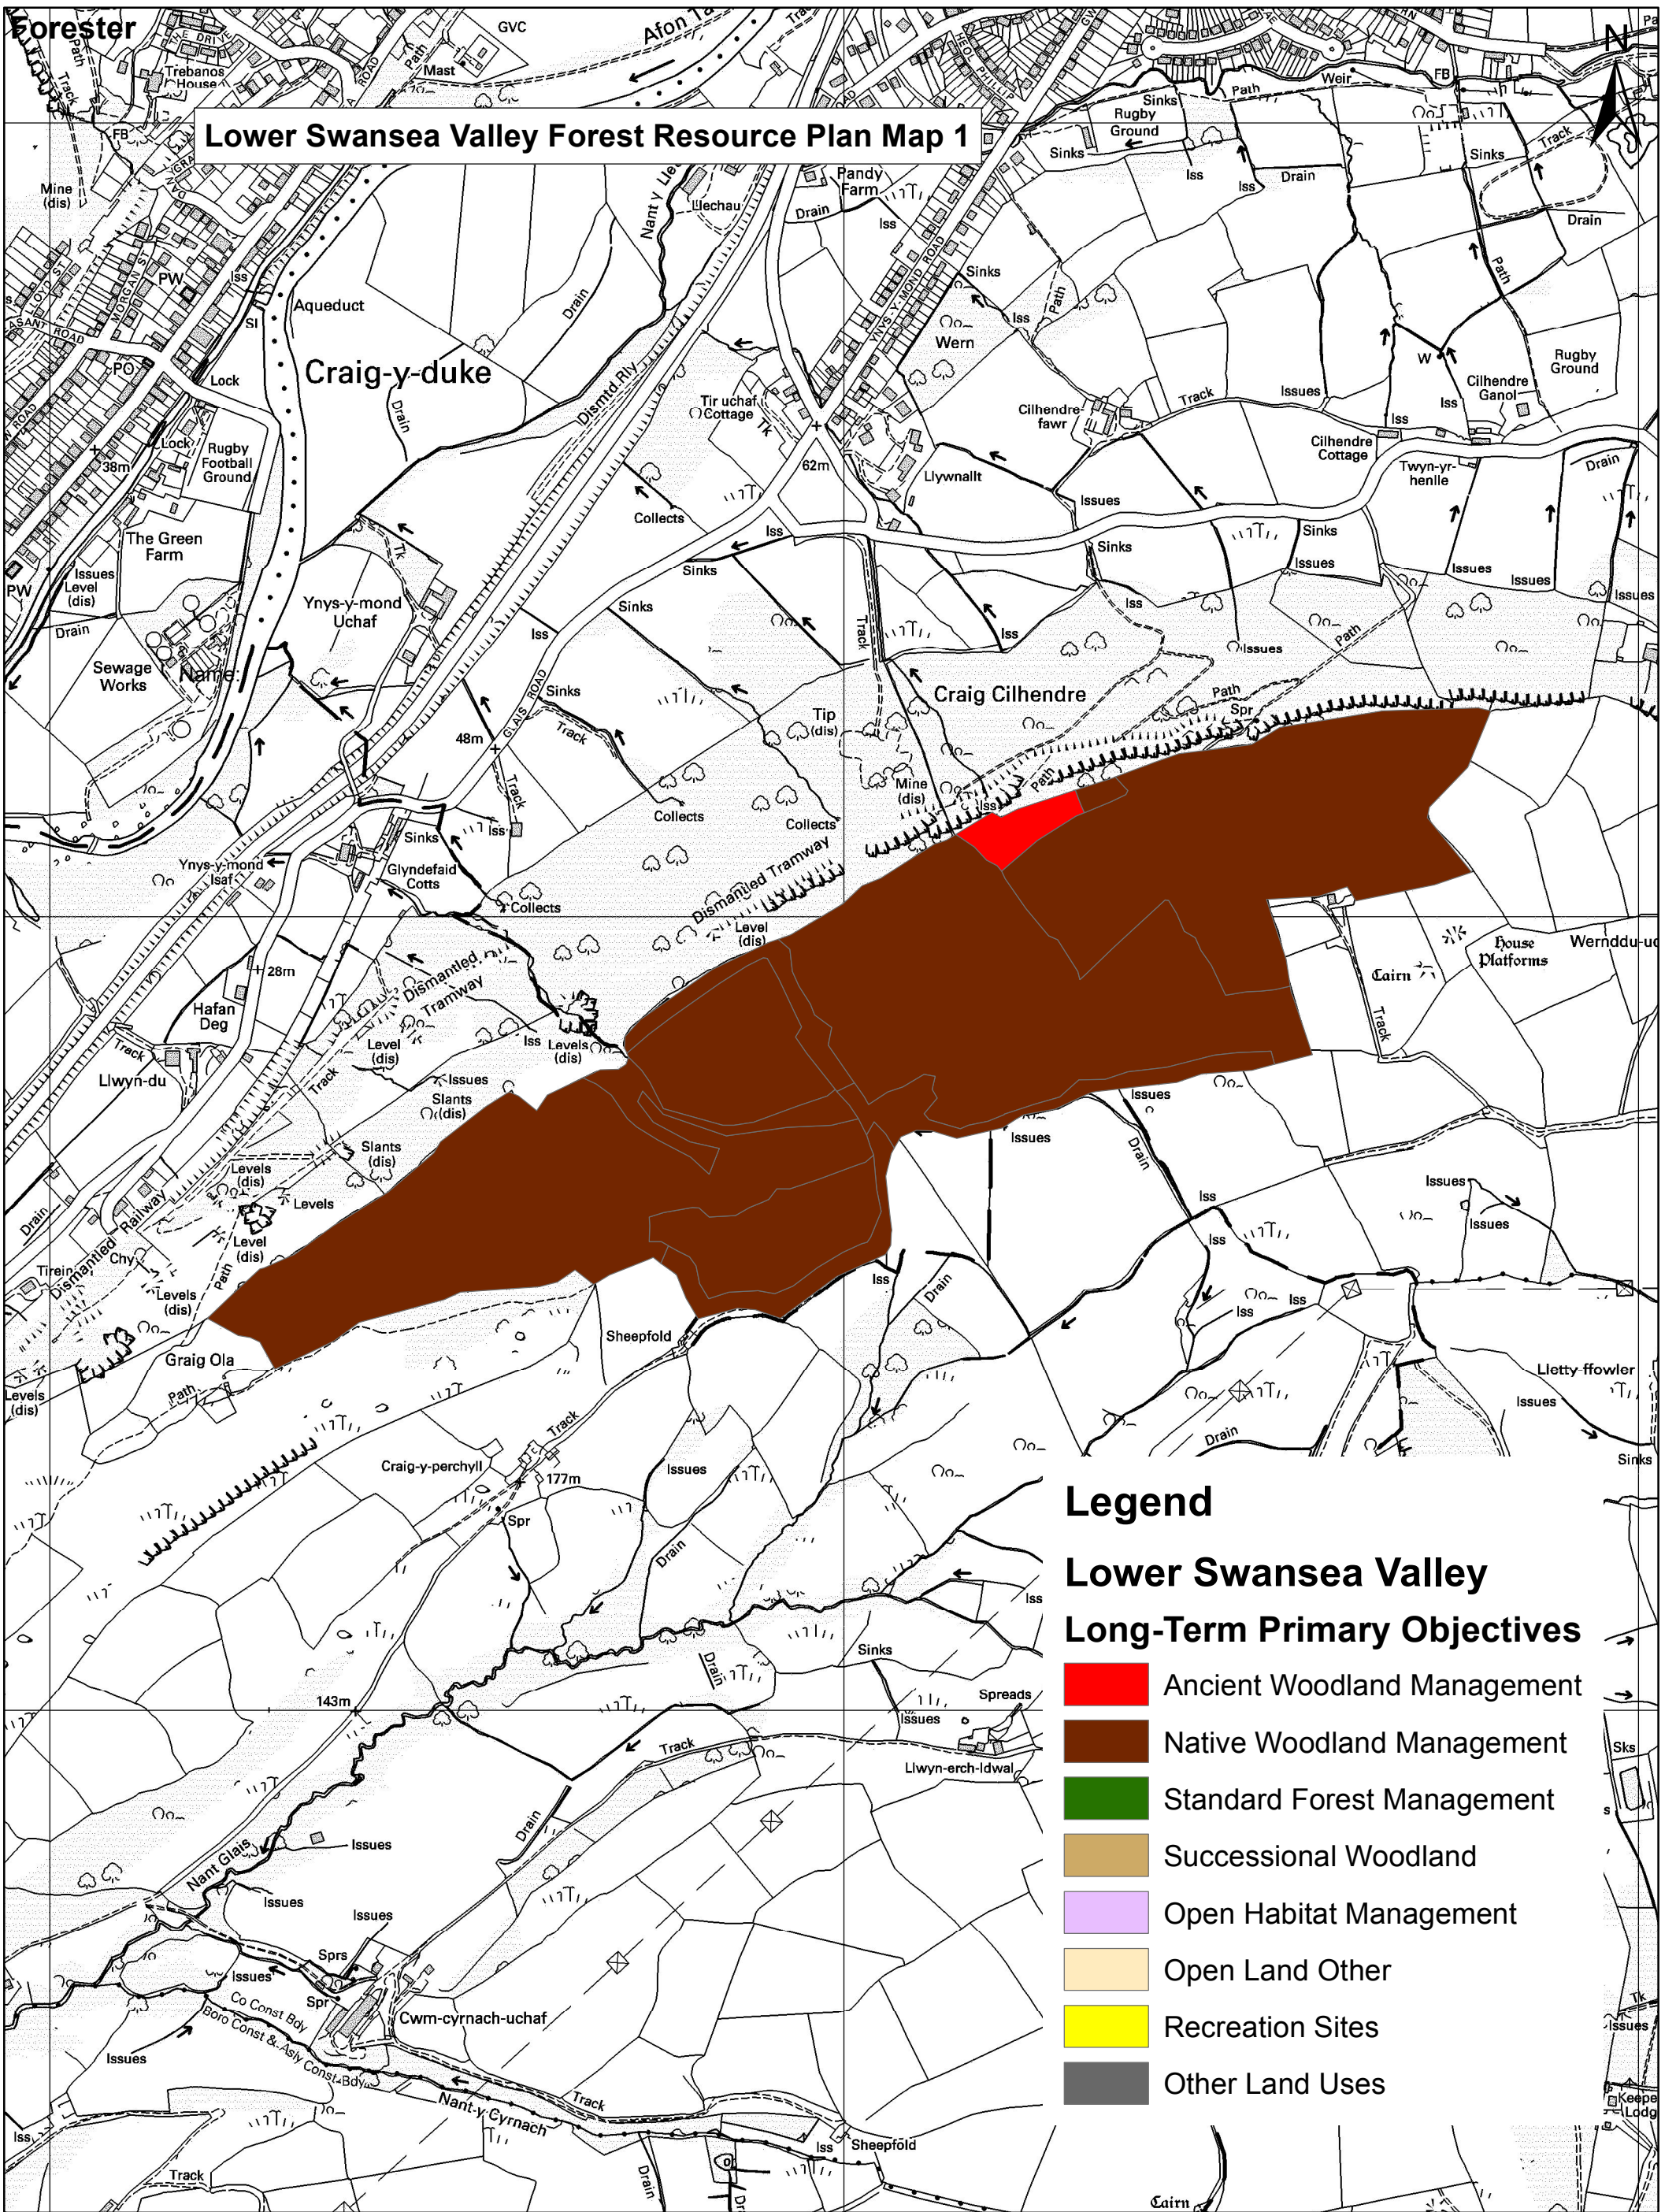

Lower Swansea Valley Forest Resource Plan Map 1

Legend

Lower Swansea Valley Long-Term Primary Objectives

- Ancient Woodland Management
- Native Woodland Management
- Standard Forest Management
- Successional Woodland
- Open Habitat Management
- Open Land Other
- Recreation Sites
- Other Land Uses