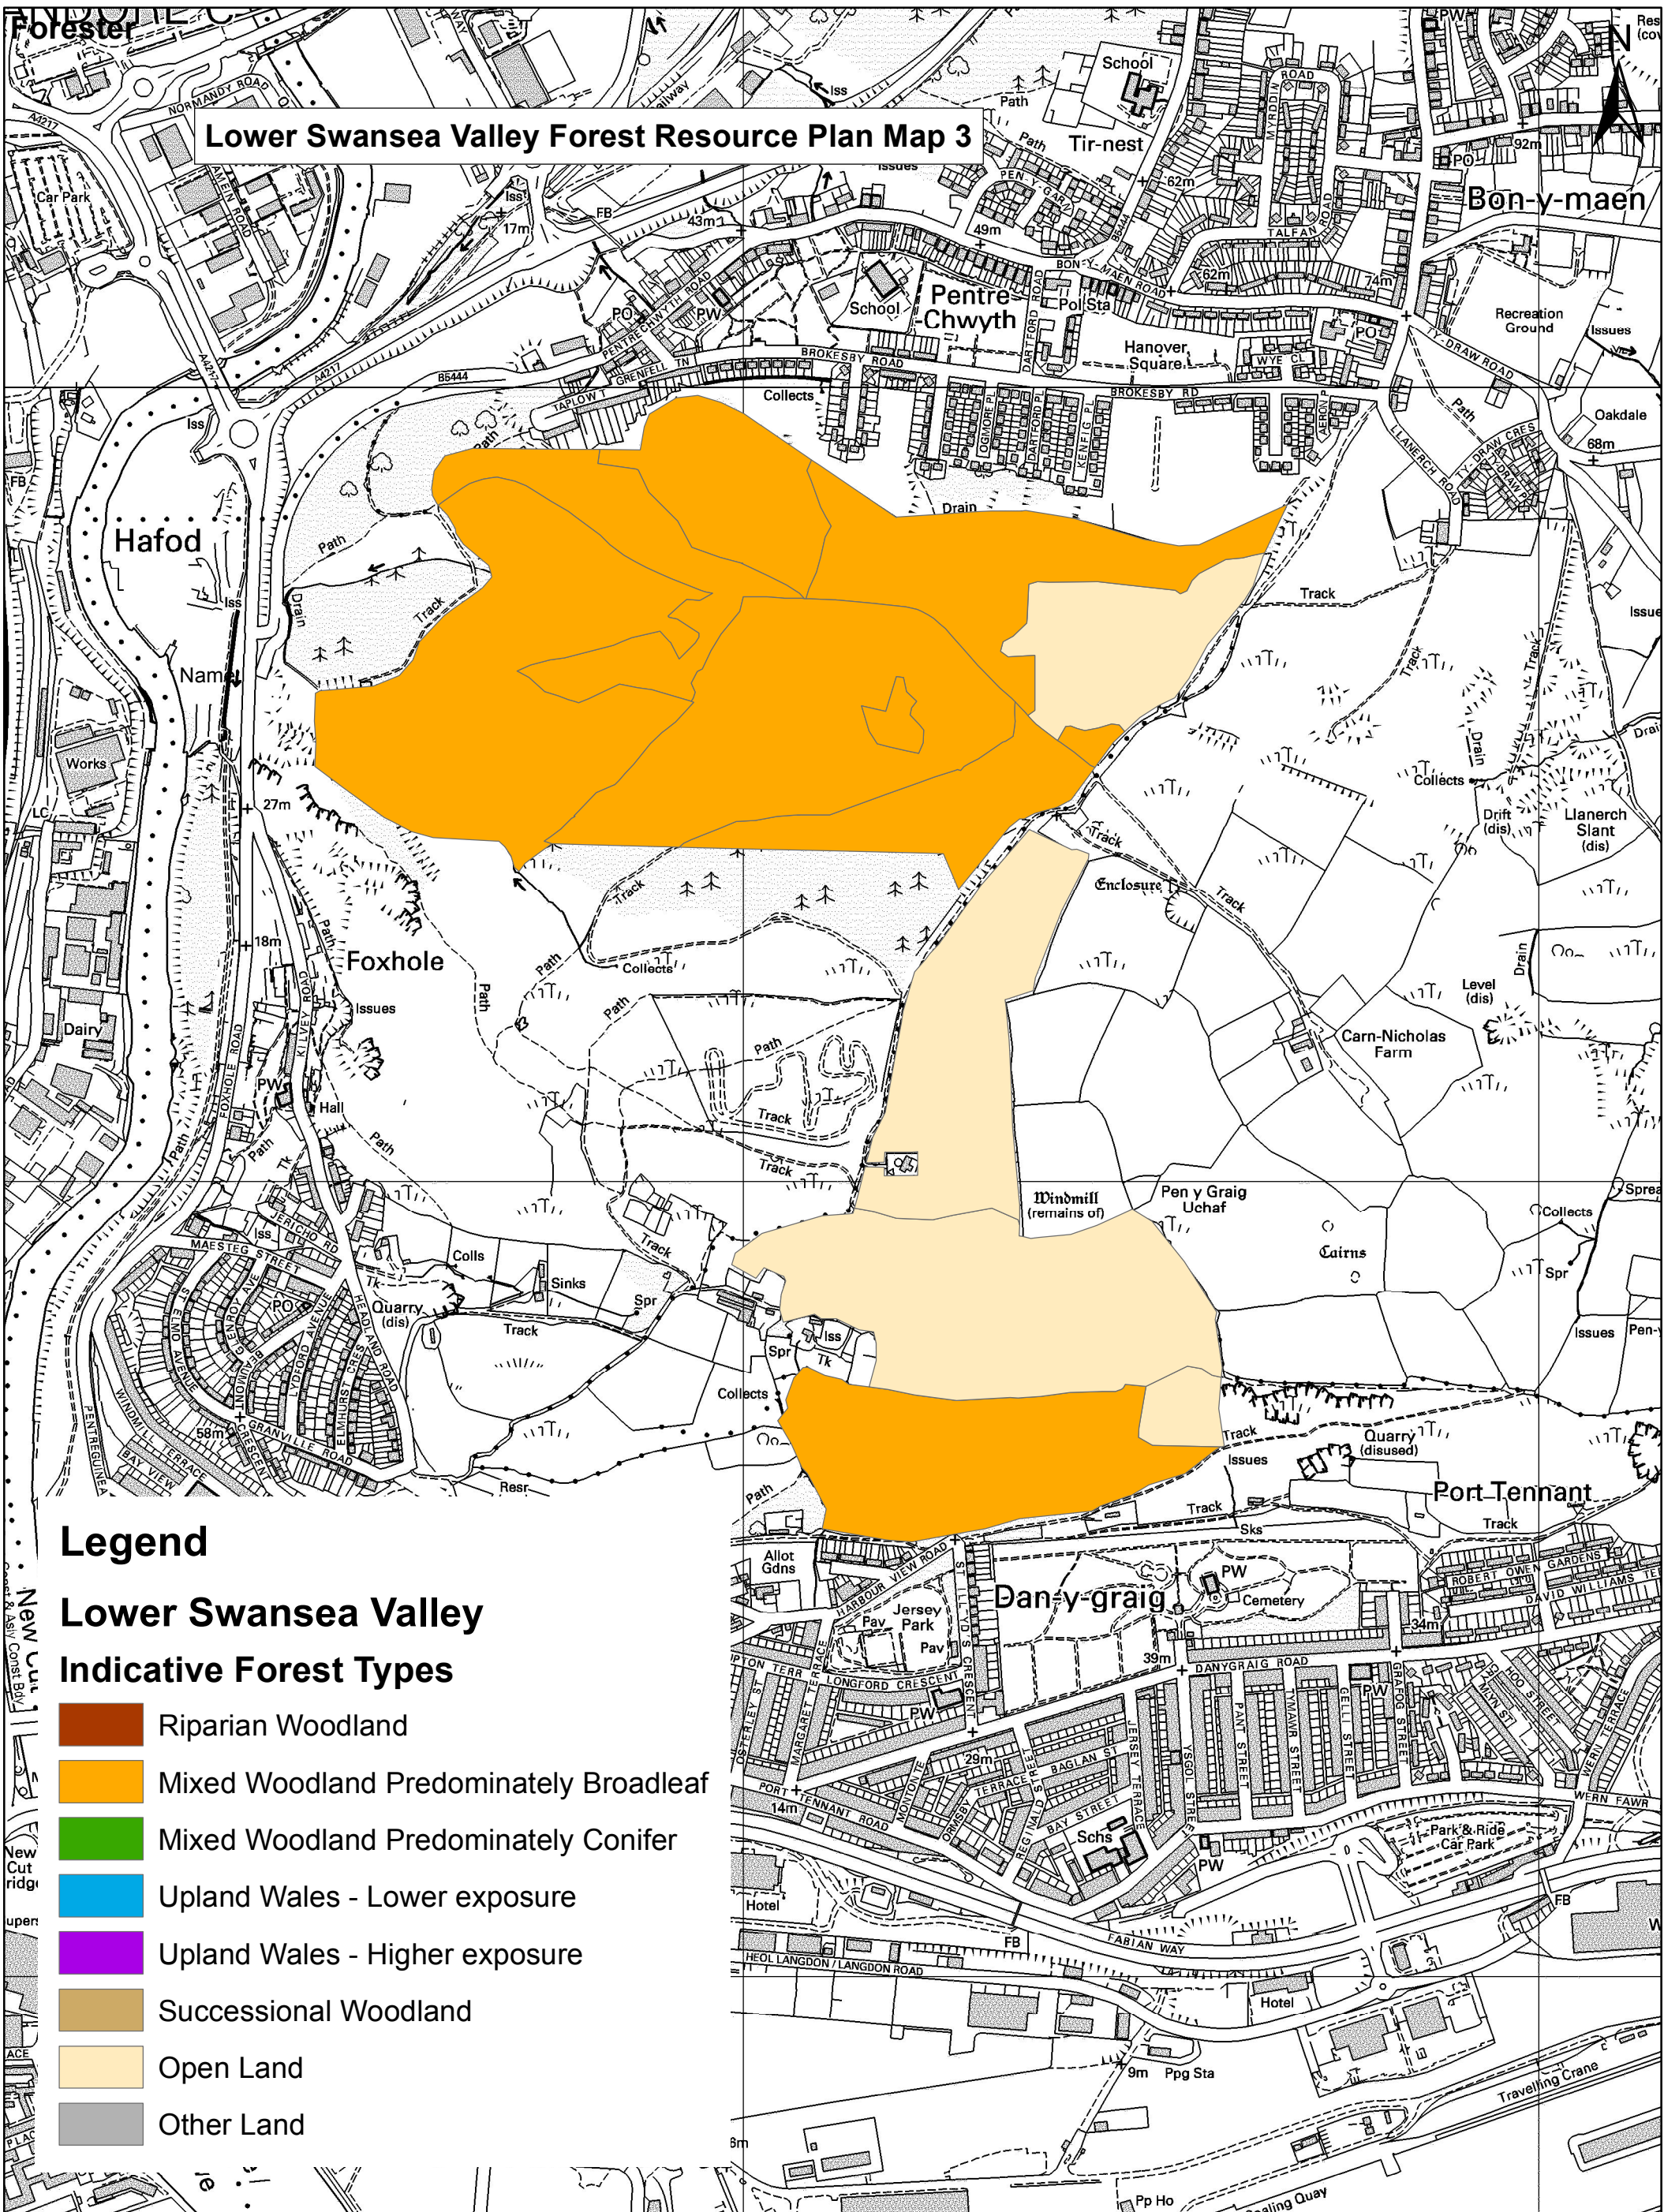

# Lower Swansea Valley Forest Resource Plan Map 3

## Legend

### Lower Swansea Valley

### Indicative Forest Types

- Riparian Woodland
- Mixed Woodland Predominately Broadleaf
- Mixed Woodland Predominately Conifer
- Upland Wales - Lower exposure
- Upland Wales - Higher exposure
- Successional Woodland
- Open Land
- Other Land