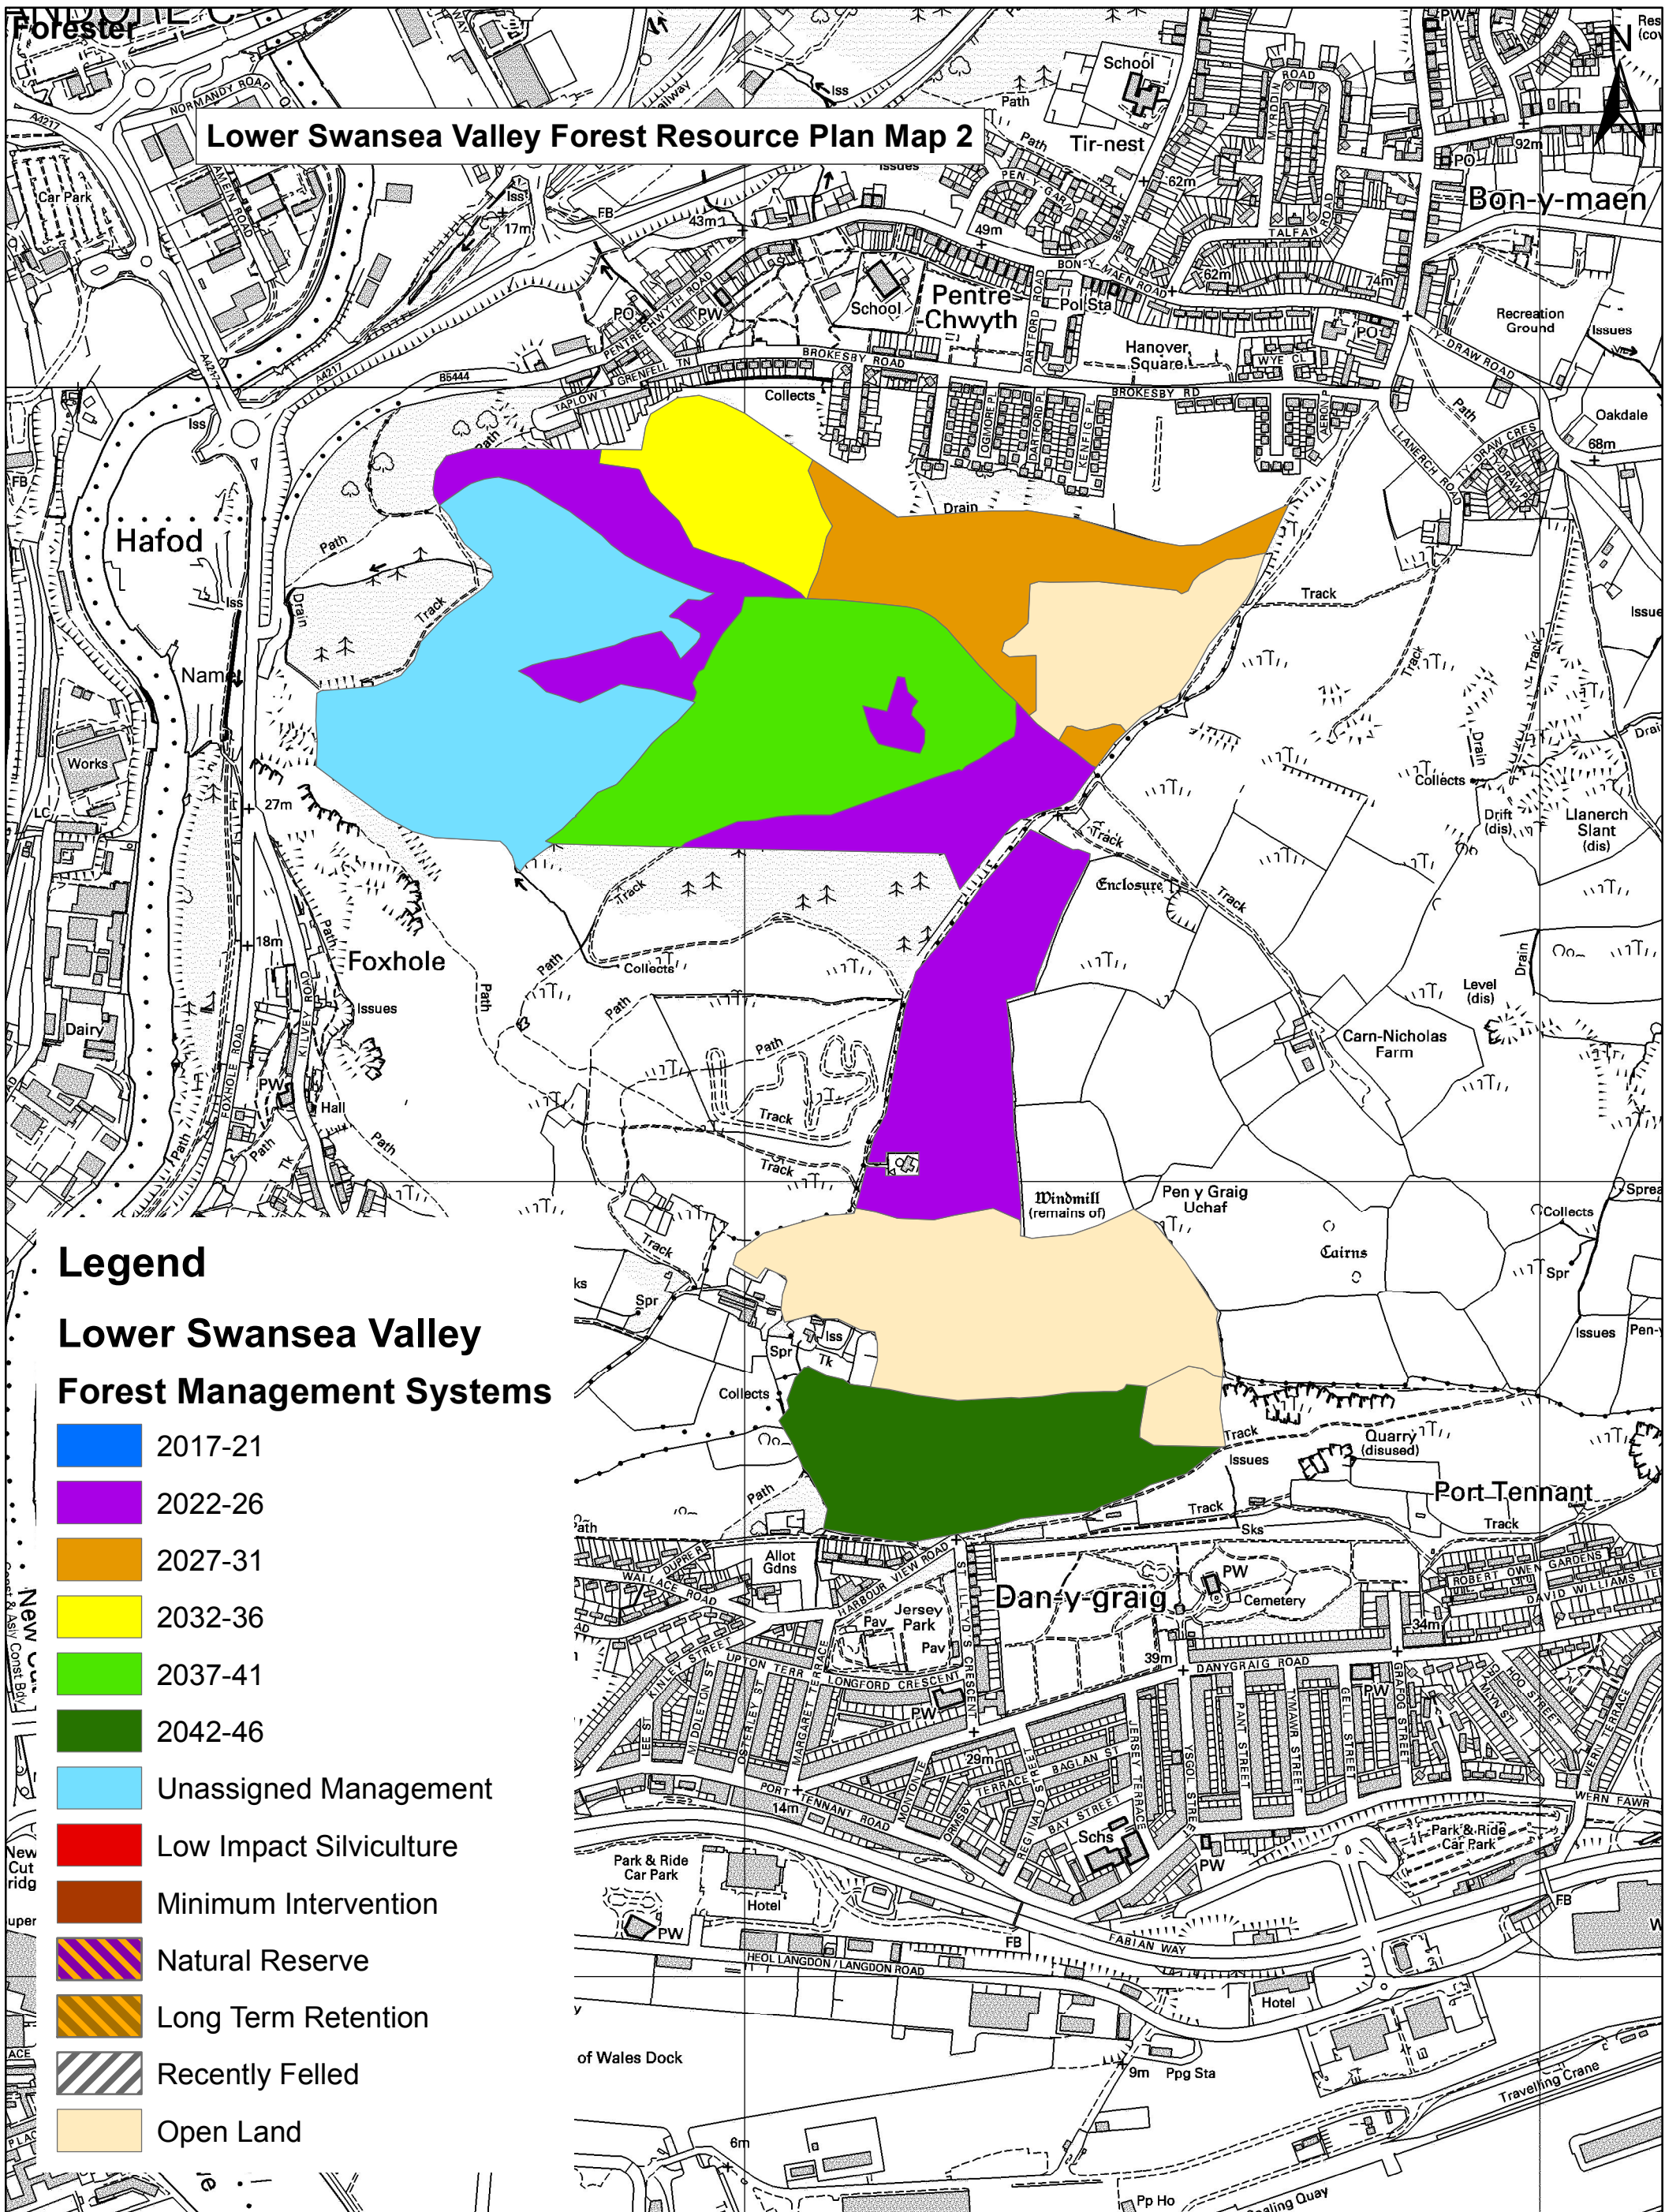

Lower Swansea Valley Forest Resource Plan Map 2

Legend

Lower Swansea Valley Forest Management Systems

- 2017-21
- 2022-26
- 2027-31
- 2032-36
- 2037-41
- 2042-46
- Unassigned Management
- Low Impact Silviculture
- Minimum Intervention
- Natural Reserve
- Long Term Retention
- Recently Felled
- Open Land