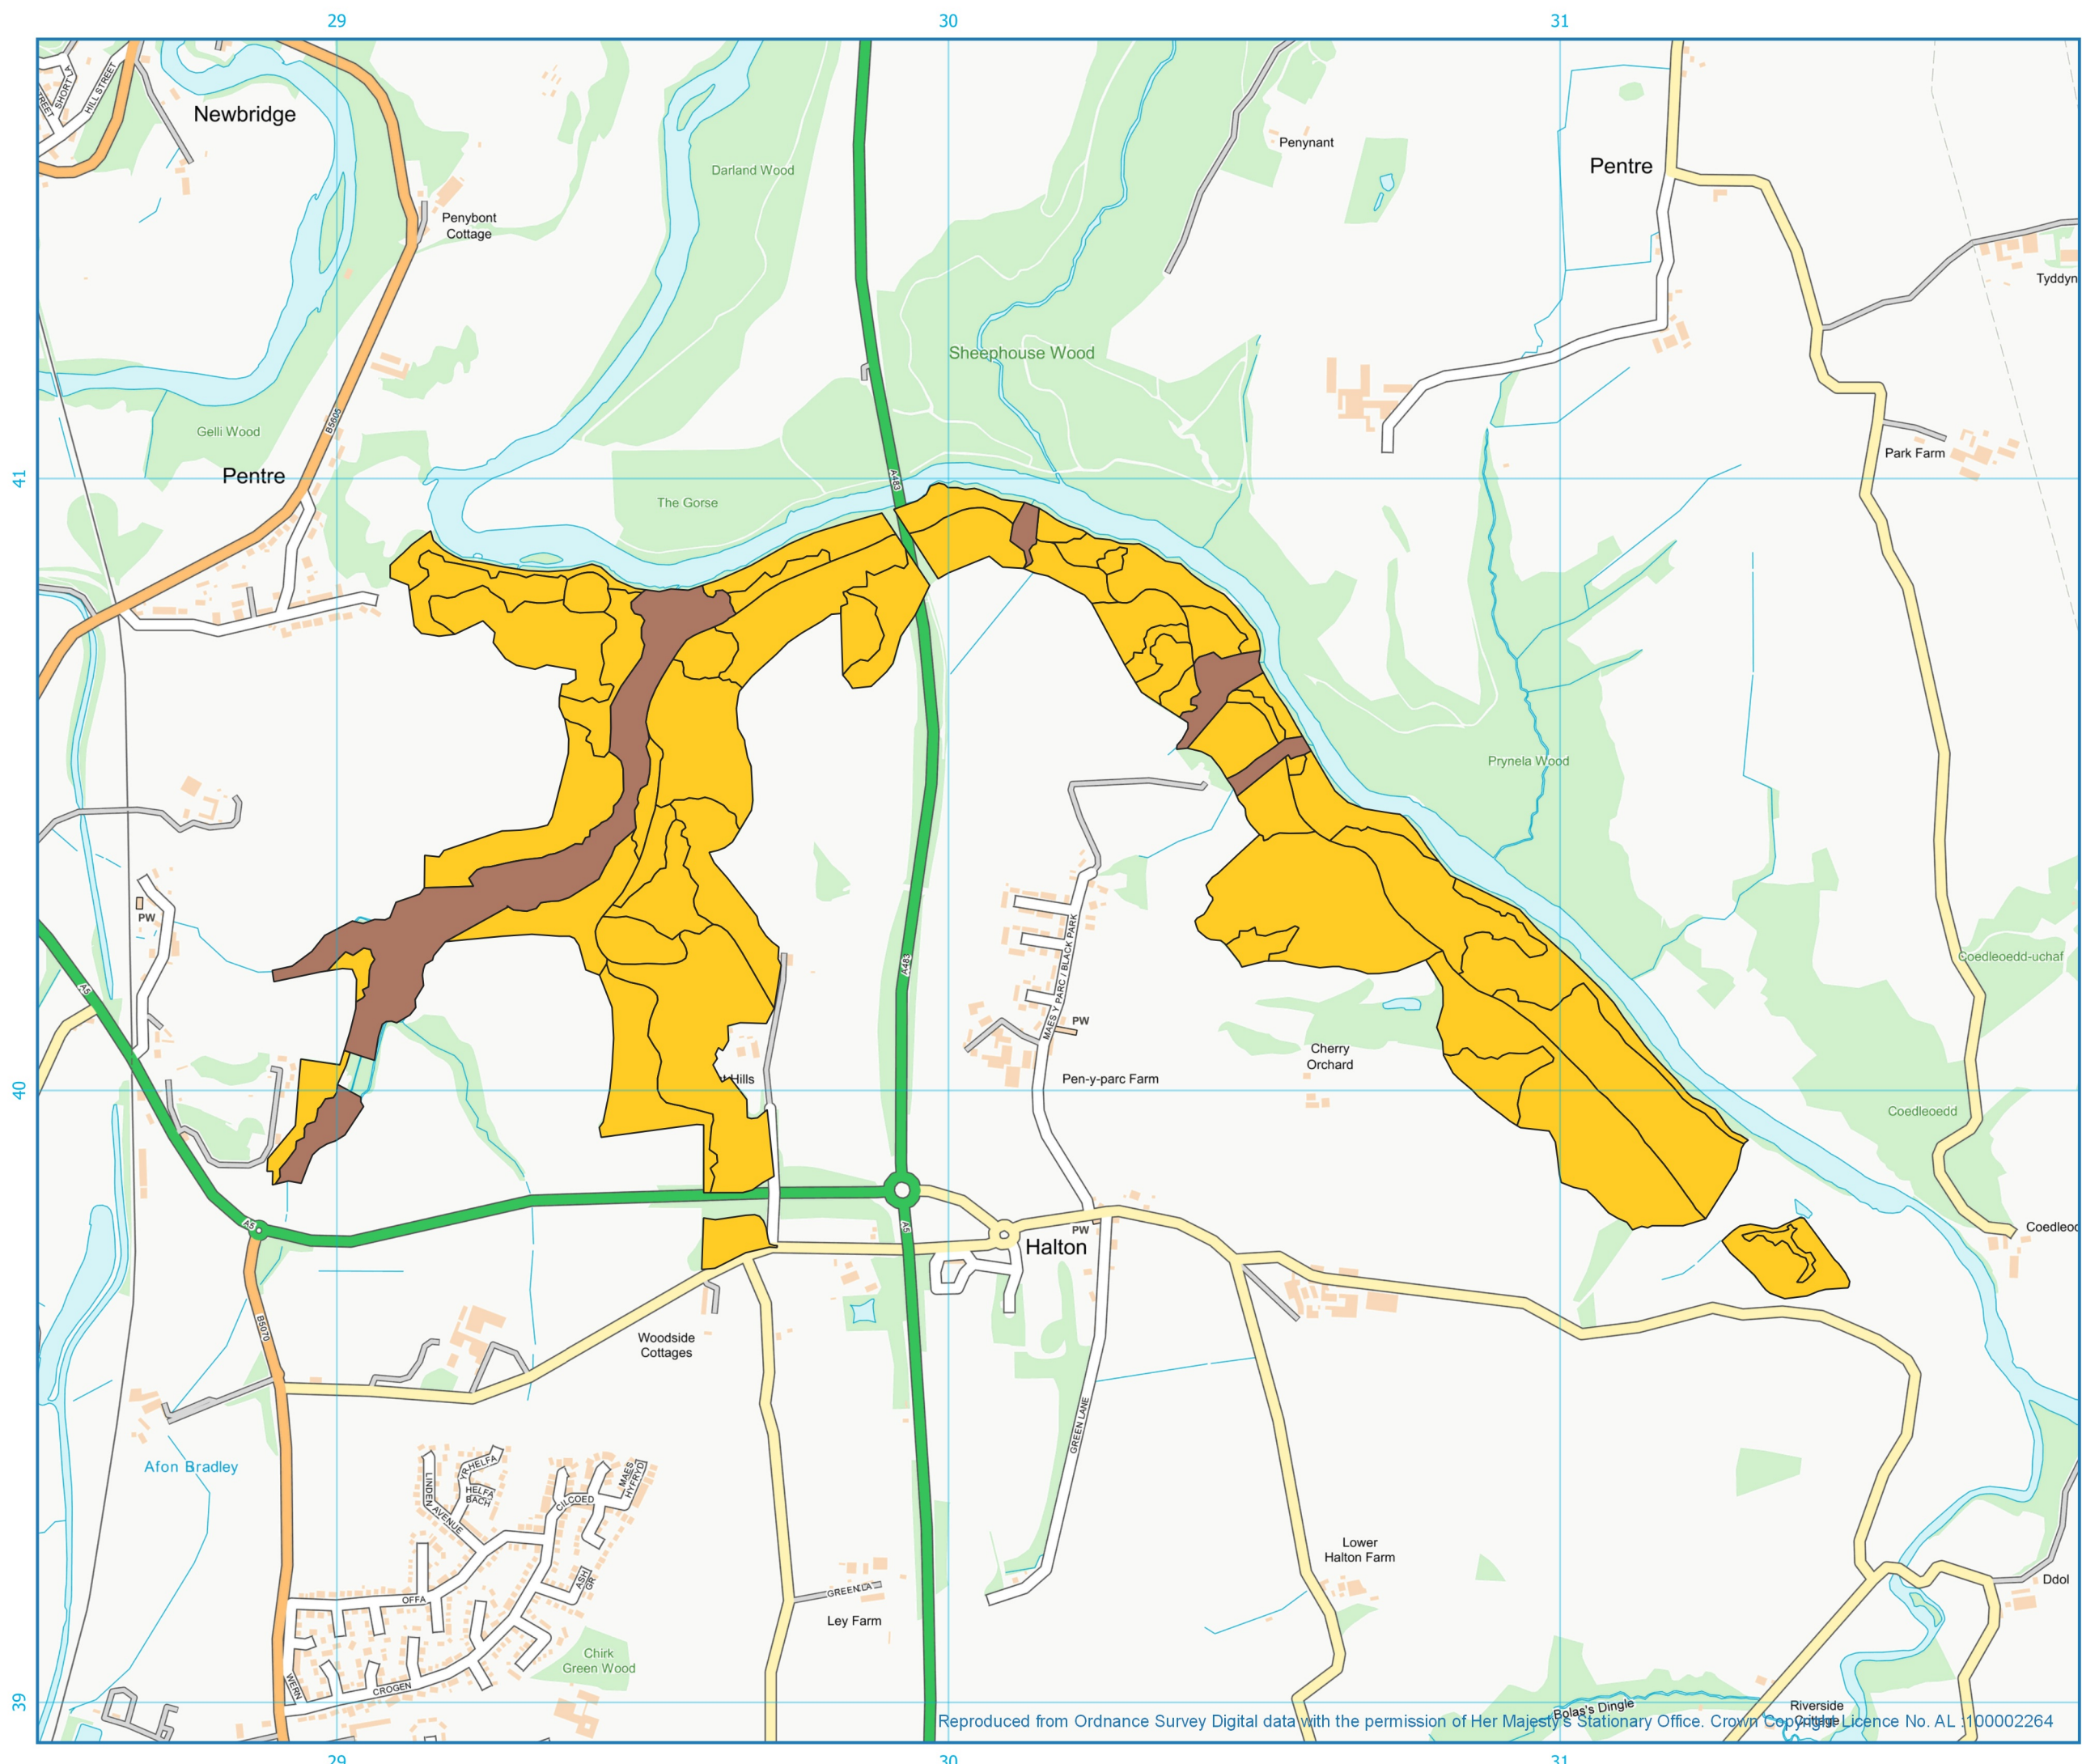

Cynllun Adnoddau Coedwig Llangollen Llangollen Forest Resource Plan

Coed Halton Wood - Cynefinoedd a Mathau o Goedwigoedd Dangosol / Indicative Forest Types and Habitats

-  Torlannol - Riparian woodland
-  Coetiroedd Cymysg Llydanddail gan Bennaf
Mixed woodland predominately broadleaf

Reproduced from Ordnance Survey Digital data with the permission of Her Majesty's Stationary Office. Crown Copyright. Licence No. AL 100002264

1:10000
Scale Correct at A3
Grid Ref: SJ301403
Date: 24/03/2021
Drawn by: Samuel Roberts