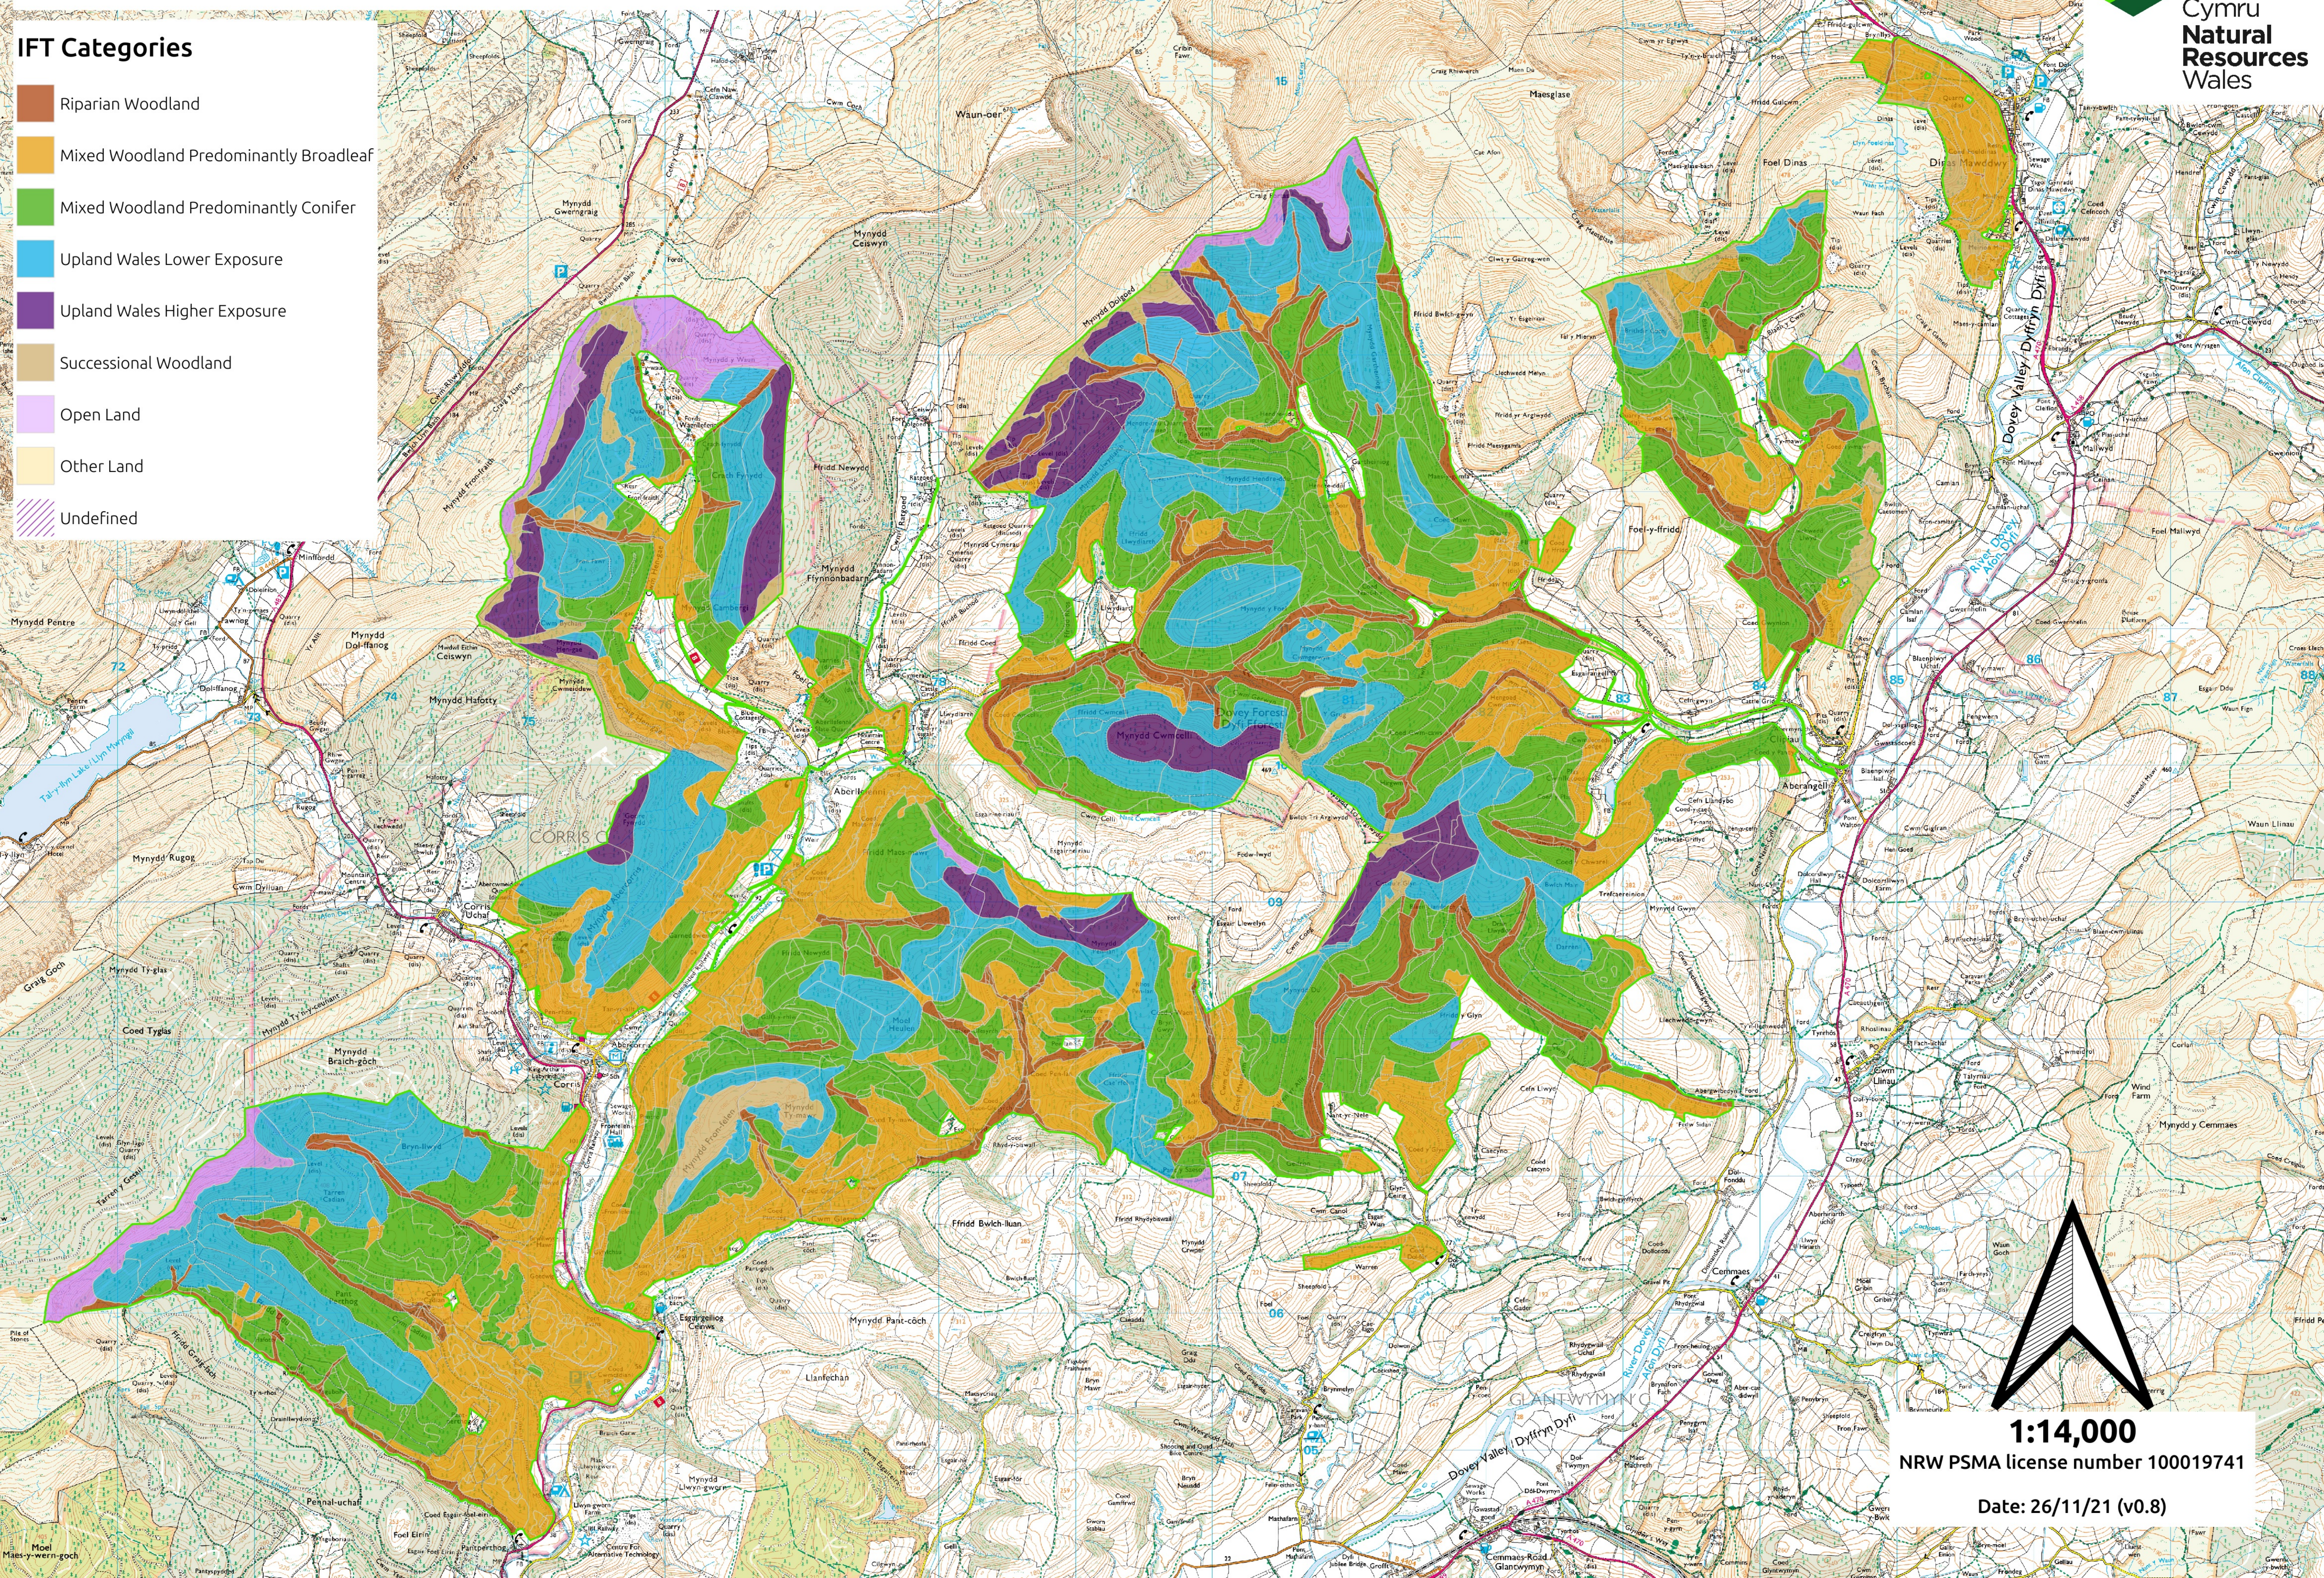

Dyfi Forest Resource Plan - Forest Types and Restocking

- ### IFT Categories
- Riparian Woodland
 - Mixed Woodland Predominantly Broadleaf
 - Mixed Woodland Predominantly Conifer
 - Upland Wales Lower Exposure
 - Upland Wales Higher Exposure
 - Successional Woodland
 - Open Land
 - Other Land
 - Undefined

1:14,000
 NRW PSMA license number 100019741
 Date: 26/11/21 (v0.8)