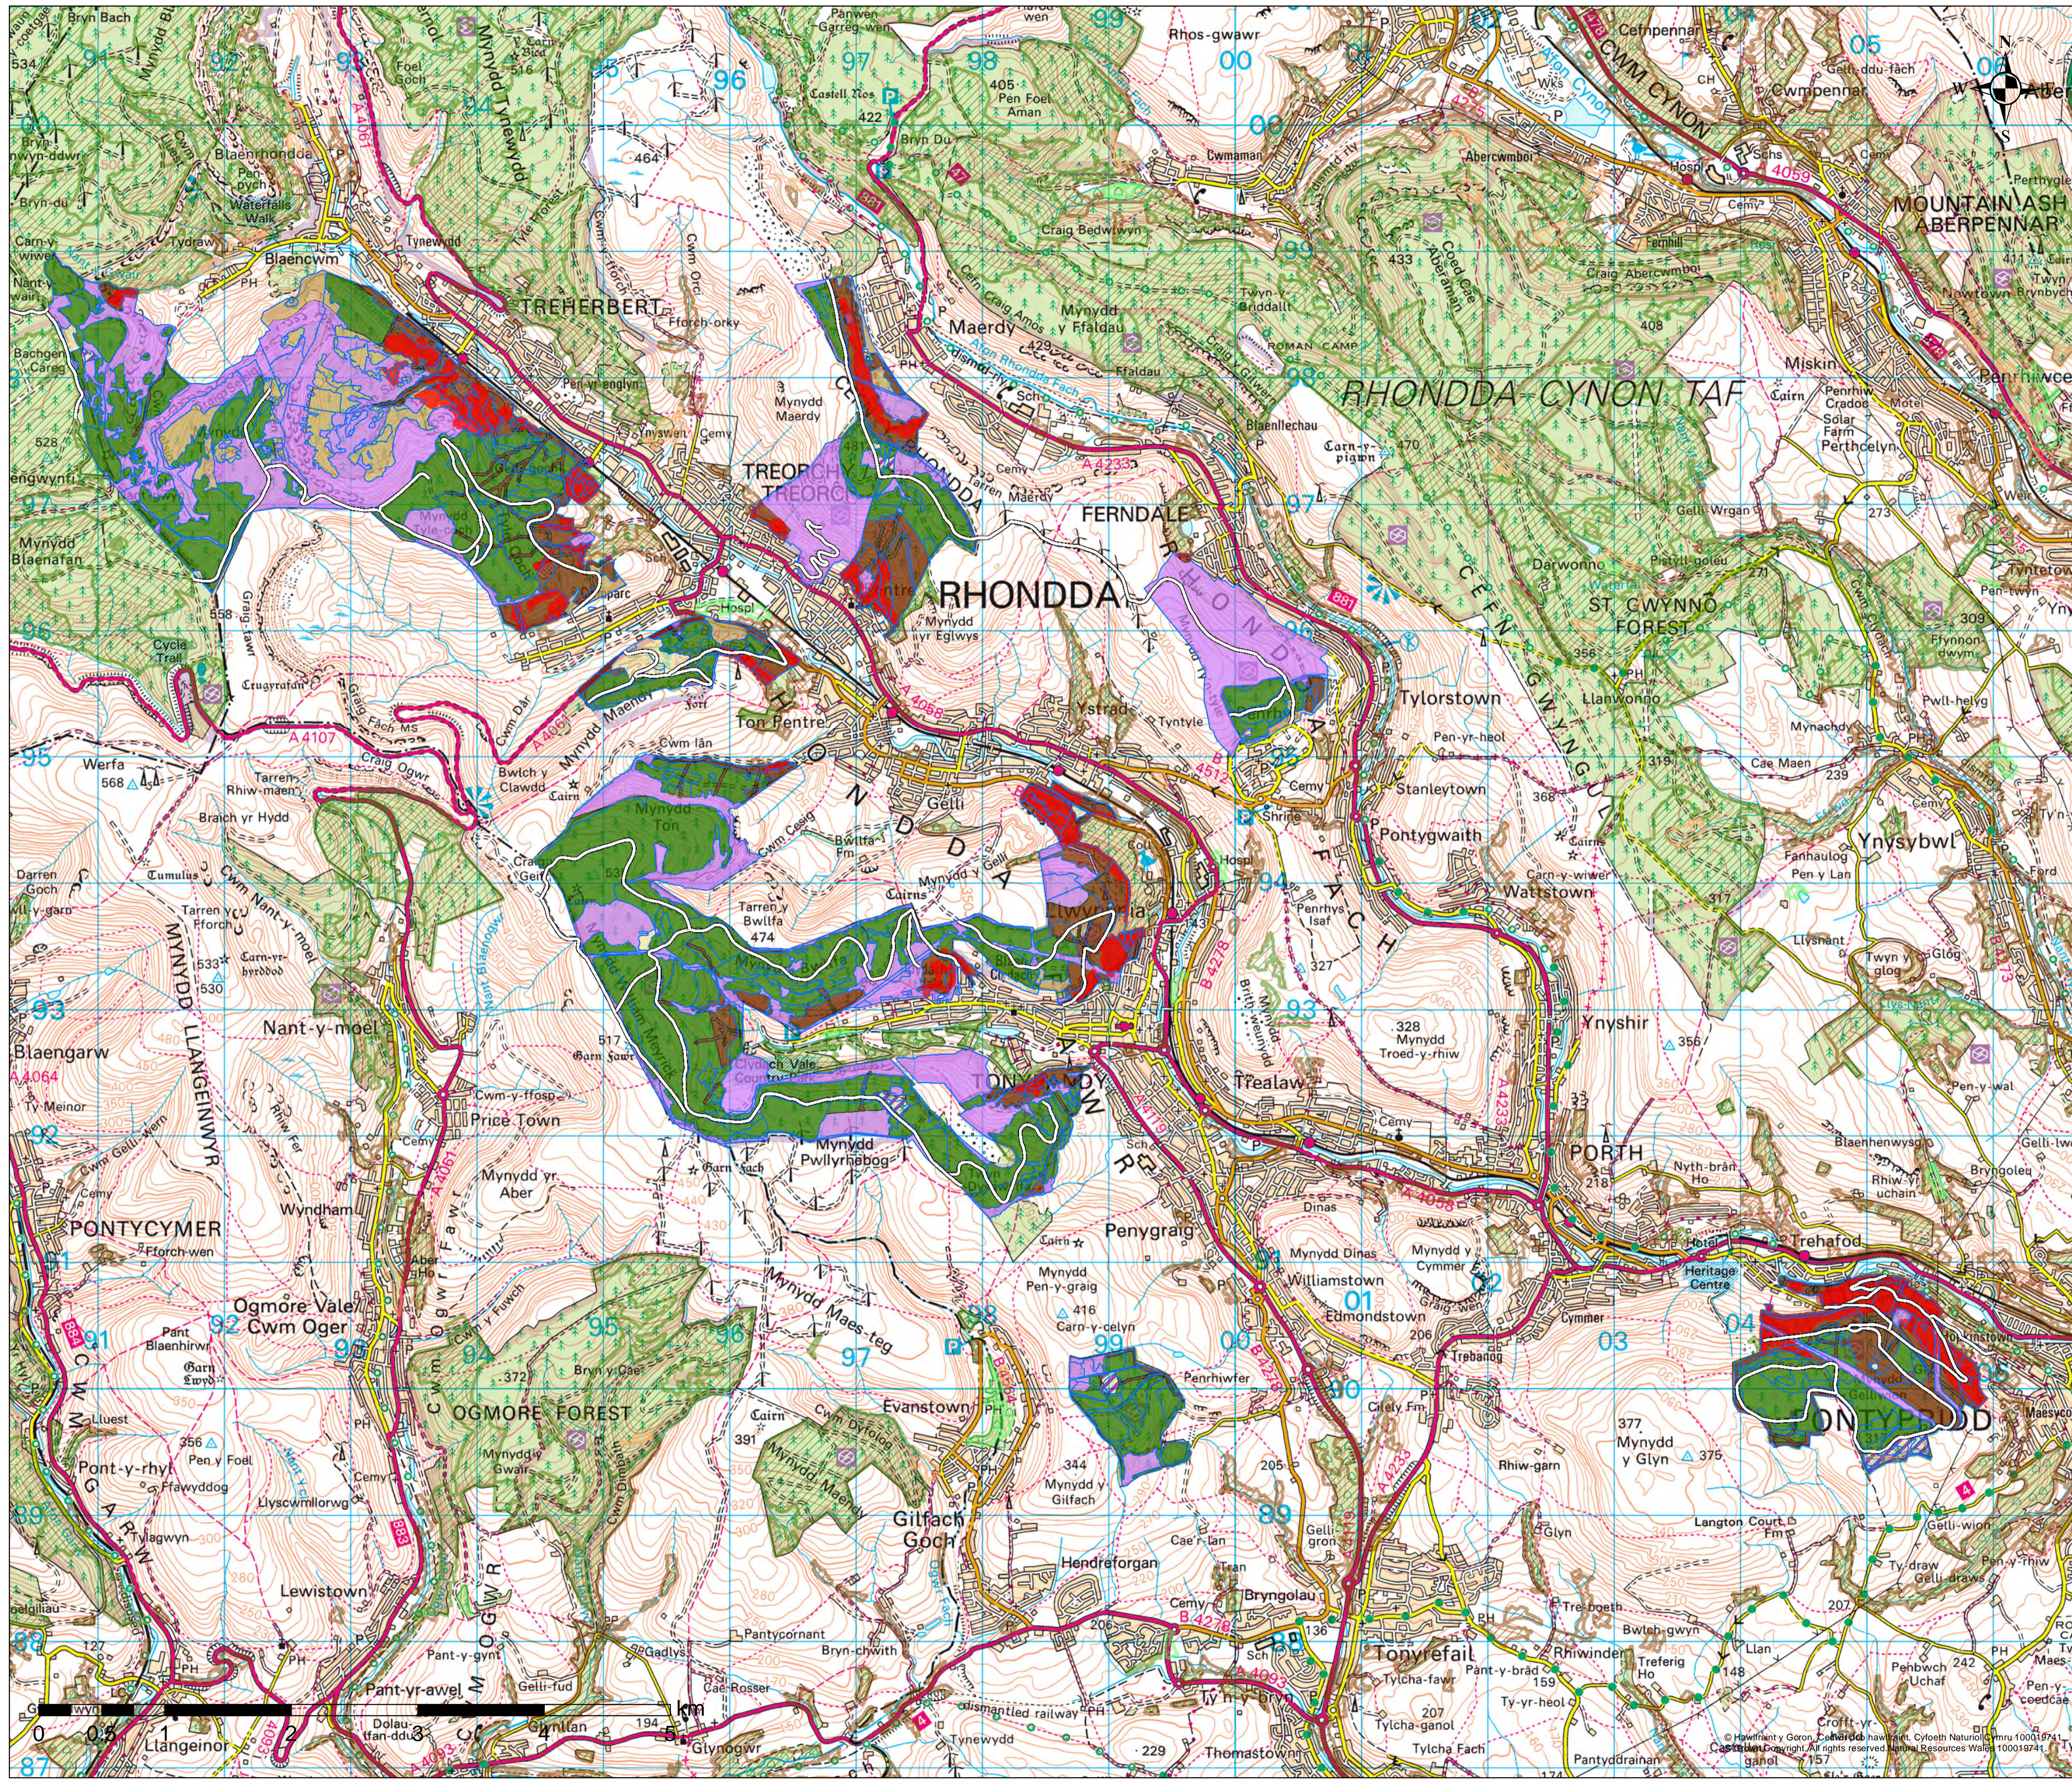

Title: All Woods Long Term
Date: 9 June 2022
Author: Richard Phipps
Scale @ A1: 1:25,000

- Forest Roads**
 - Forest Roads
- Sub-compartments**
 - Sub-compartments
- Scenario Restock Areas (Long term Vision)**
 - Ancient Woodland Management
 - Native Woodland Management
 - Standard Forest Management
 - Successional Woodland (non riparian)
 - Open Habitat Management
 - Other Land
 - Recreation Sites
 - Other Land Use (demised)
 - Undefined
- Lower_Rhondda_NFI_Bro...**
 - All other values
 - Broadleaved
 - Conifer
 - Mixed mainly broadleaved
 - Mixed mainly conifer