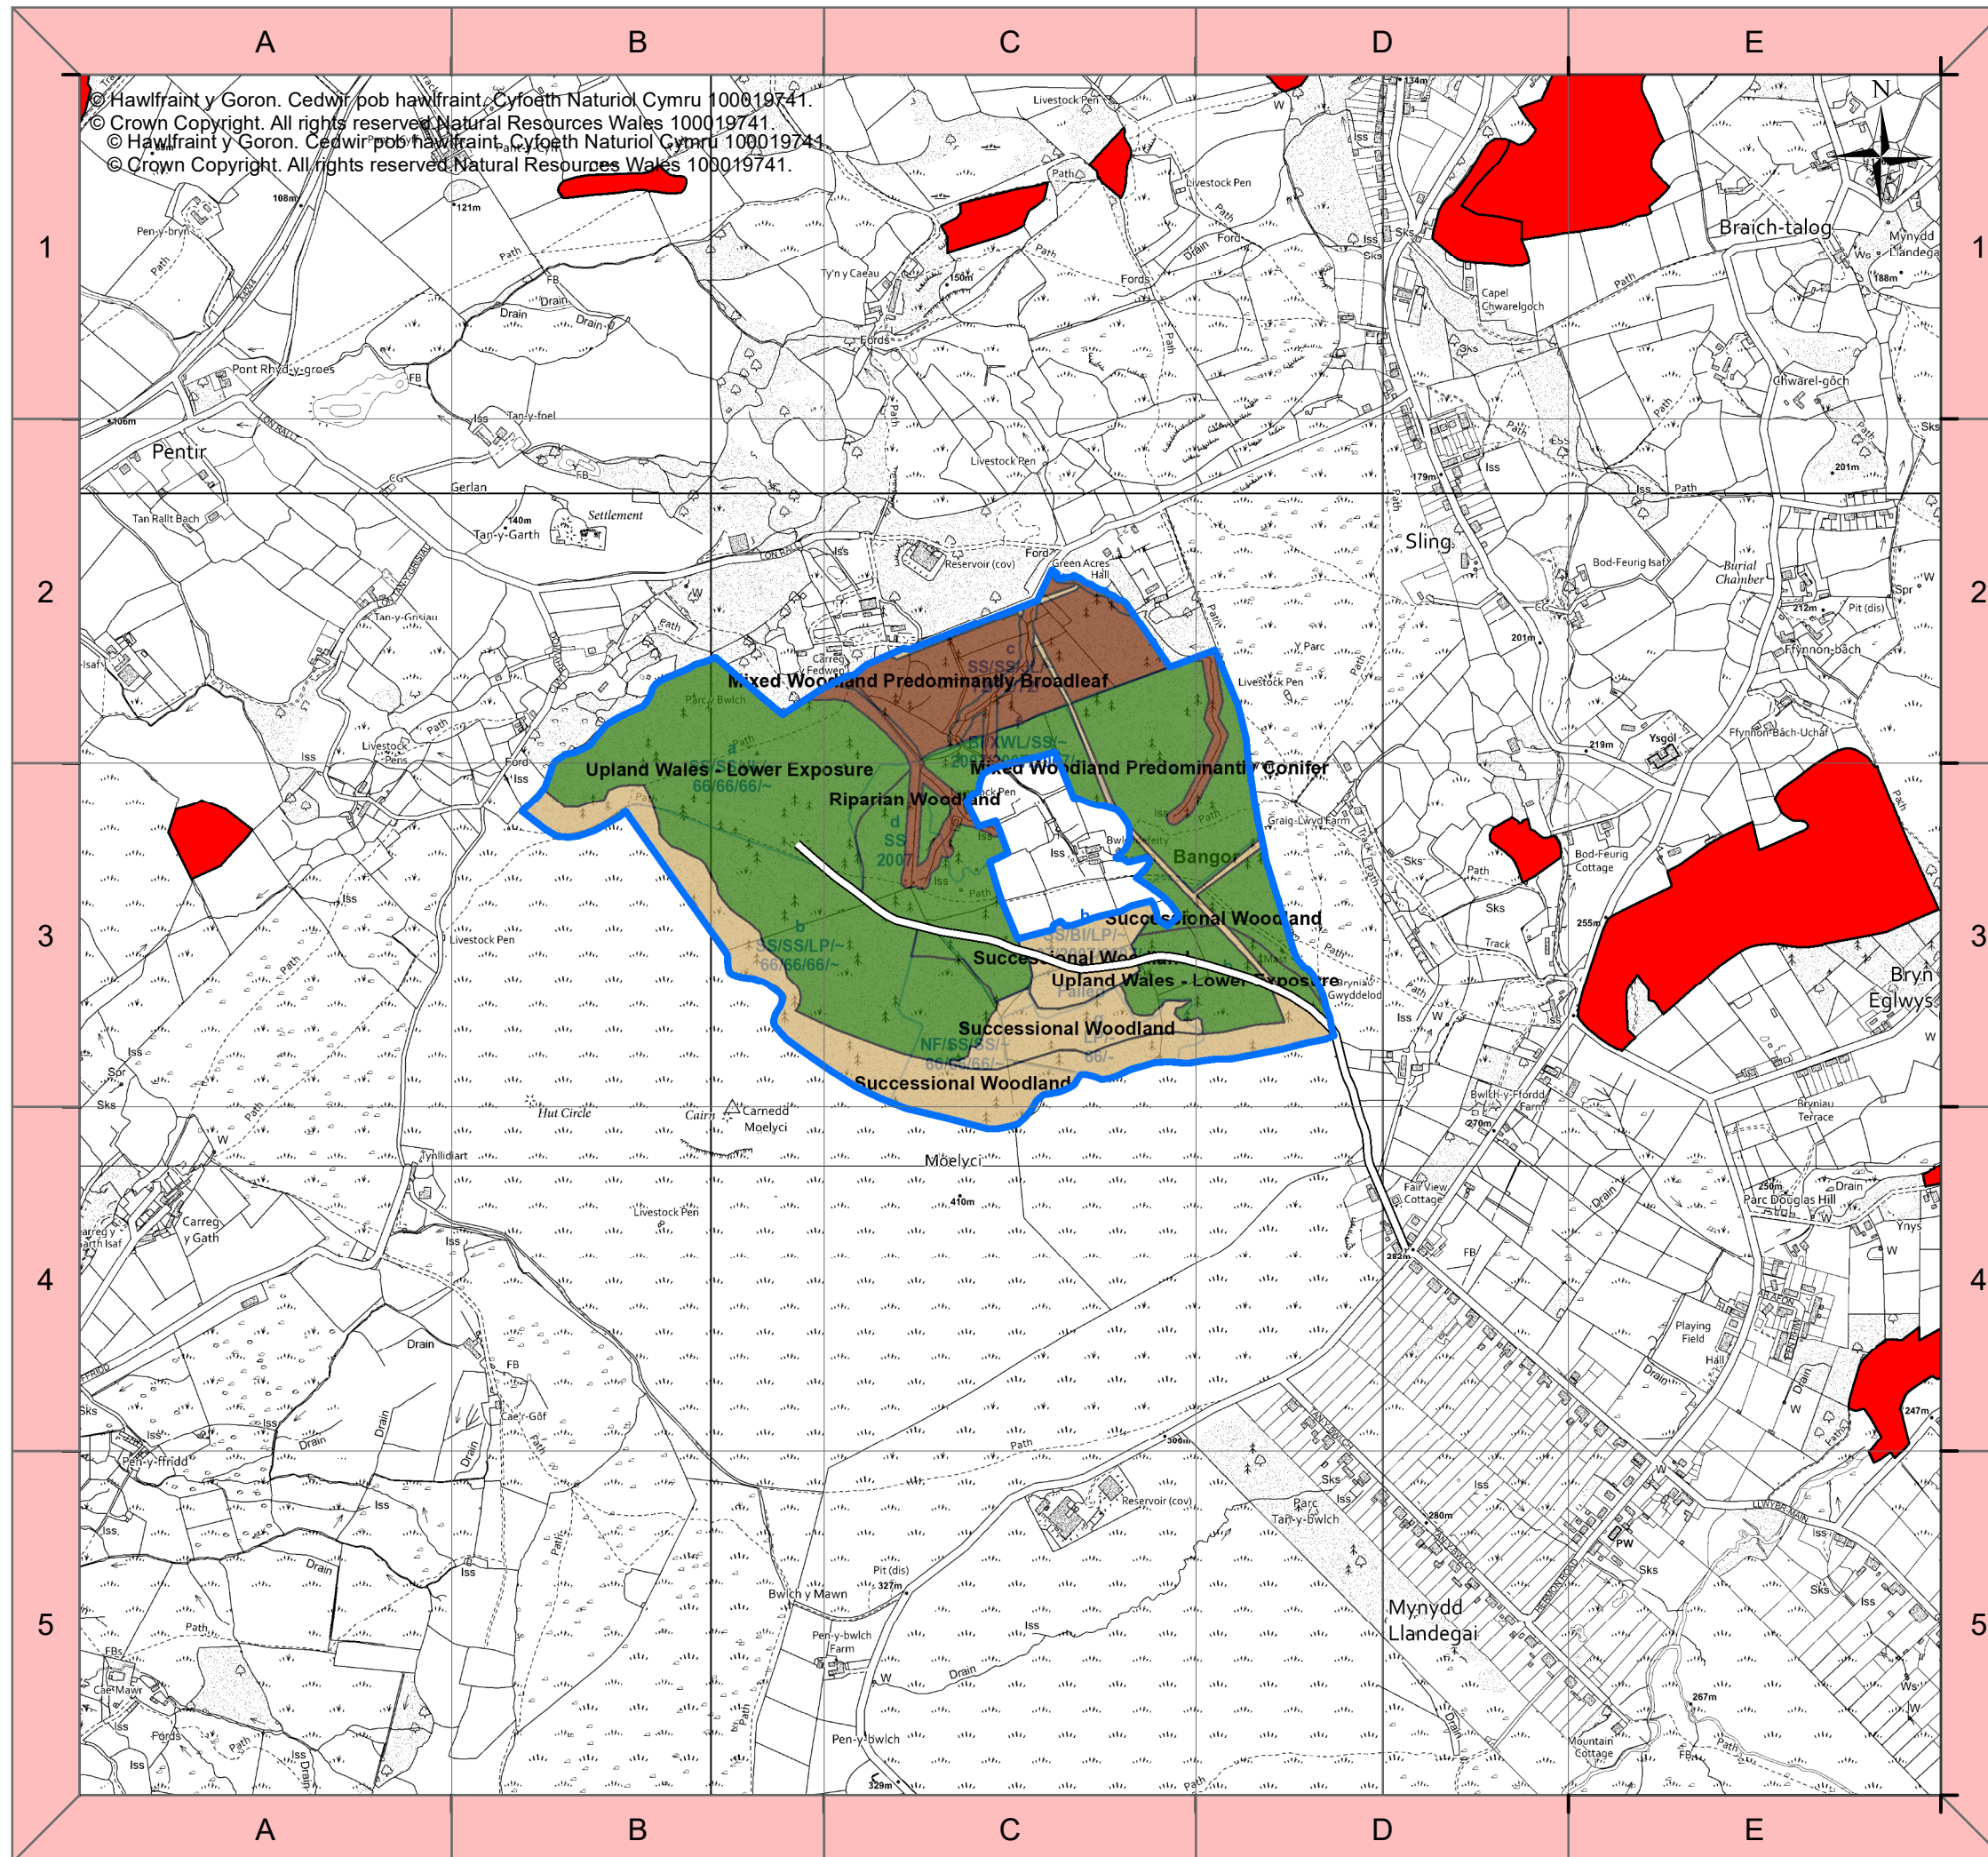

Legend

Forest Resource Plan Areas

Forest Resource Plan Areas

Ancient Woodland Inventory 2011 (Wales)

Forest Roads

Forest Roads

Scenario Restock Areas (Long term Vision)

Ancient Woodland Management

Native Woodland Management

Standard Forest Management

Successional Woodland (non riparian)

Open Habitat Management

Other Land

Recreation Sites

Other Land Use (demised)

Undefined

Blocks

Blocks

Sub-compartments

Sub-compartments

© Hawfrainth y Goron. Cedwir pob hawfrainth. Cyfoeth Naturiol Cymru 100019741.
© Crown Copyright. All rights reserved. Natural Resources Wales 100019741.
© Hawfrainth y Goron. Cedwir pob hawfrainth. Cyfoeth Naturiol Cymru 100019741.
© Crown Copyright. All rights reserved. Natural Resources Wales 100019741.