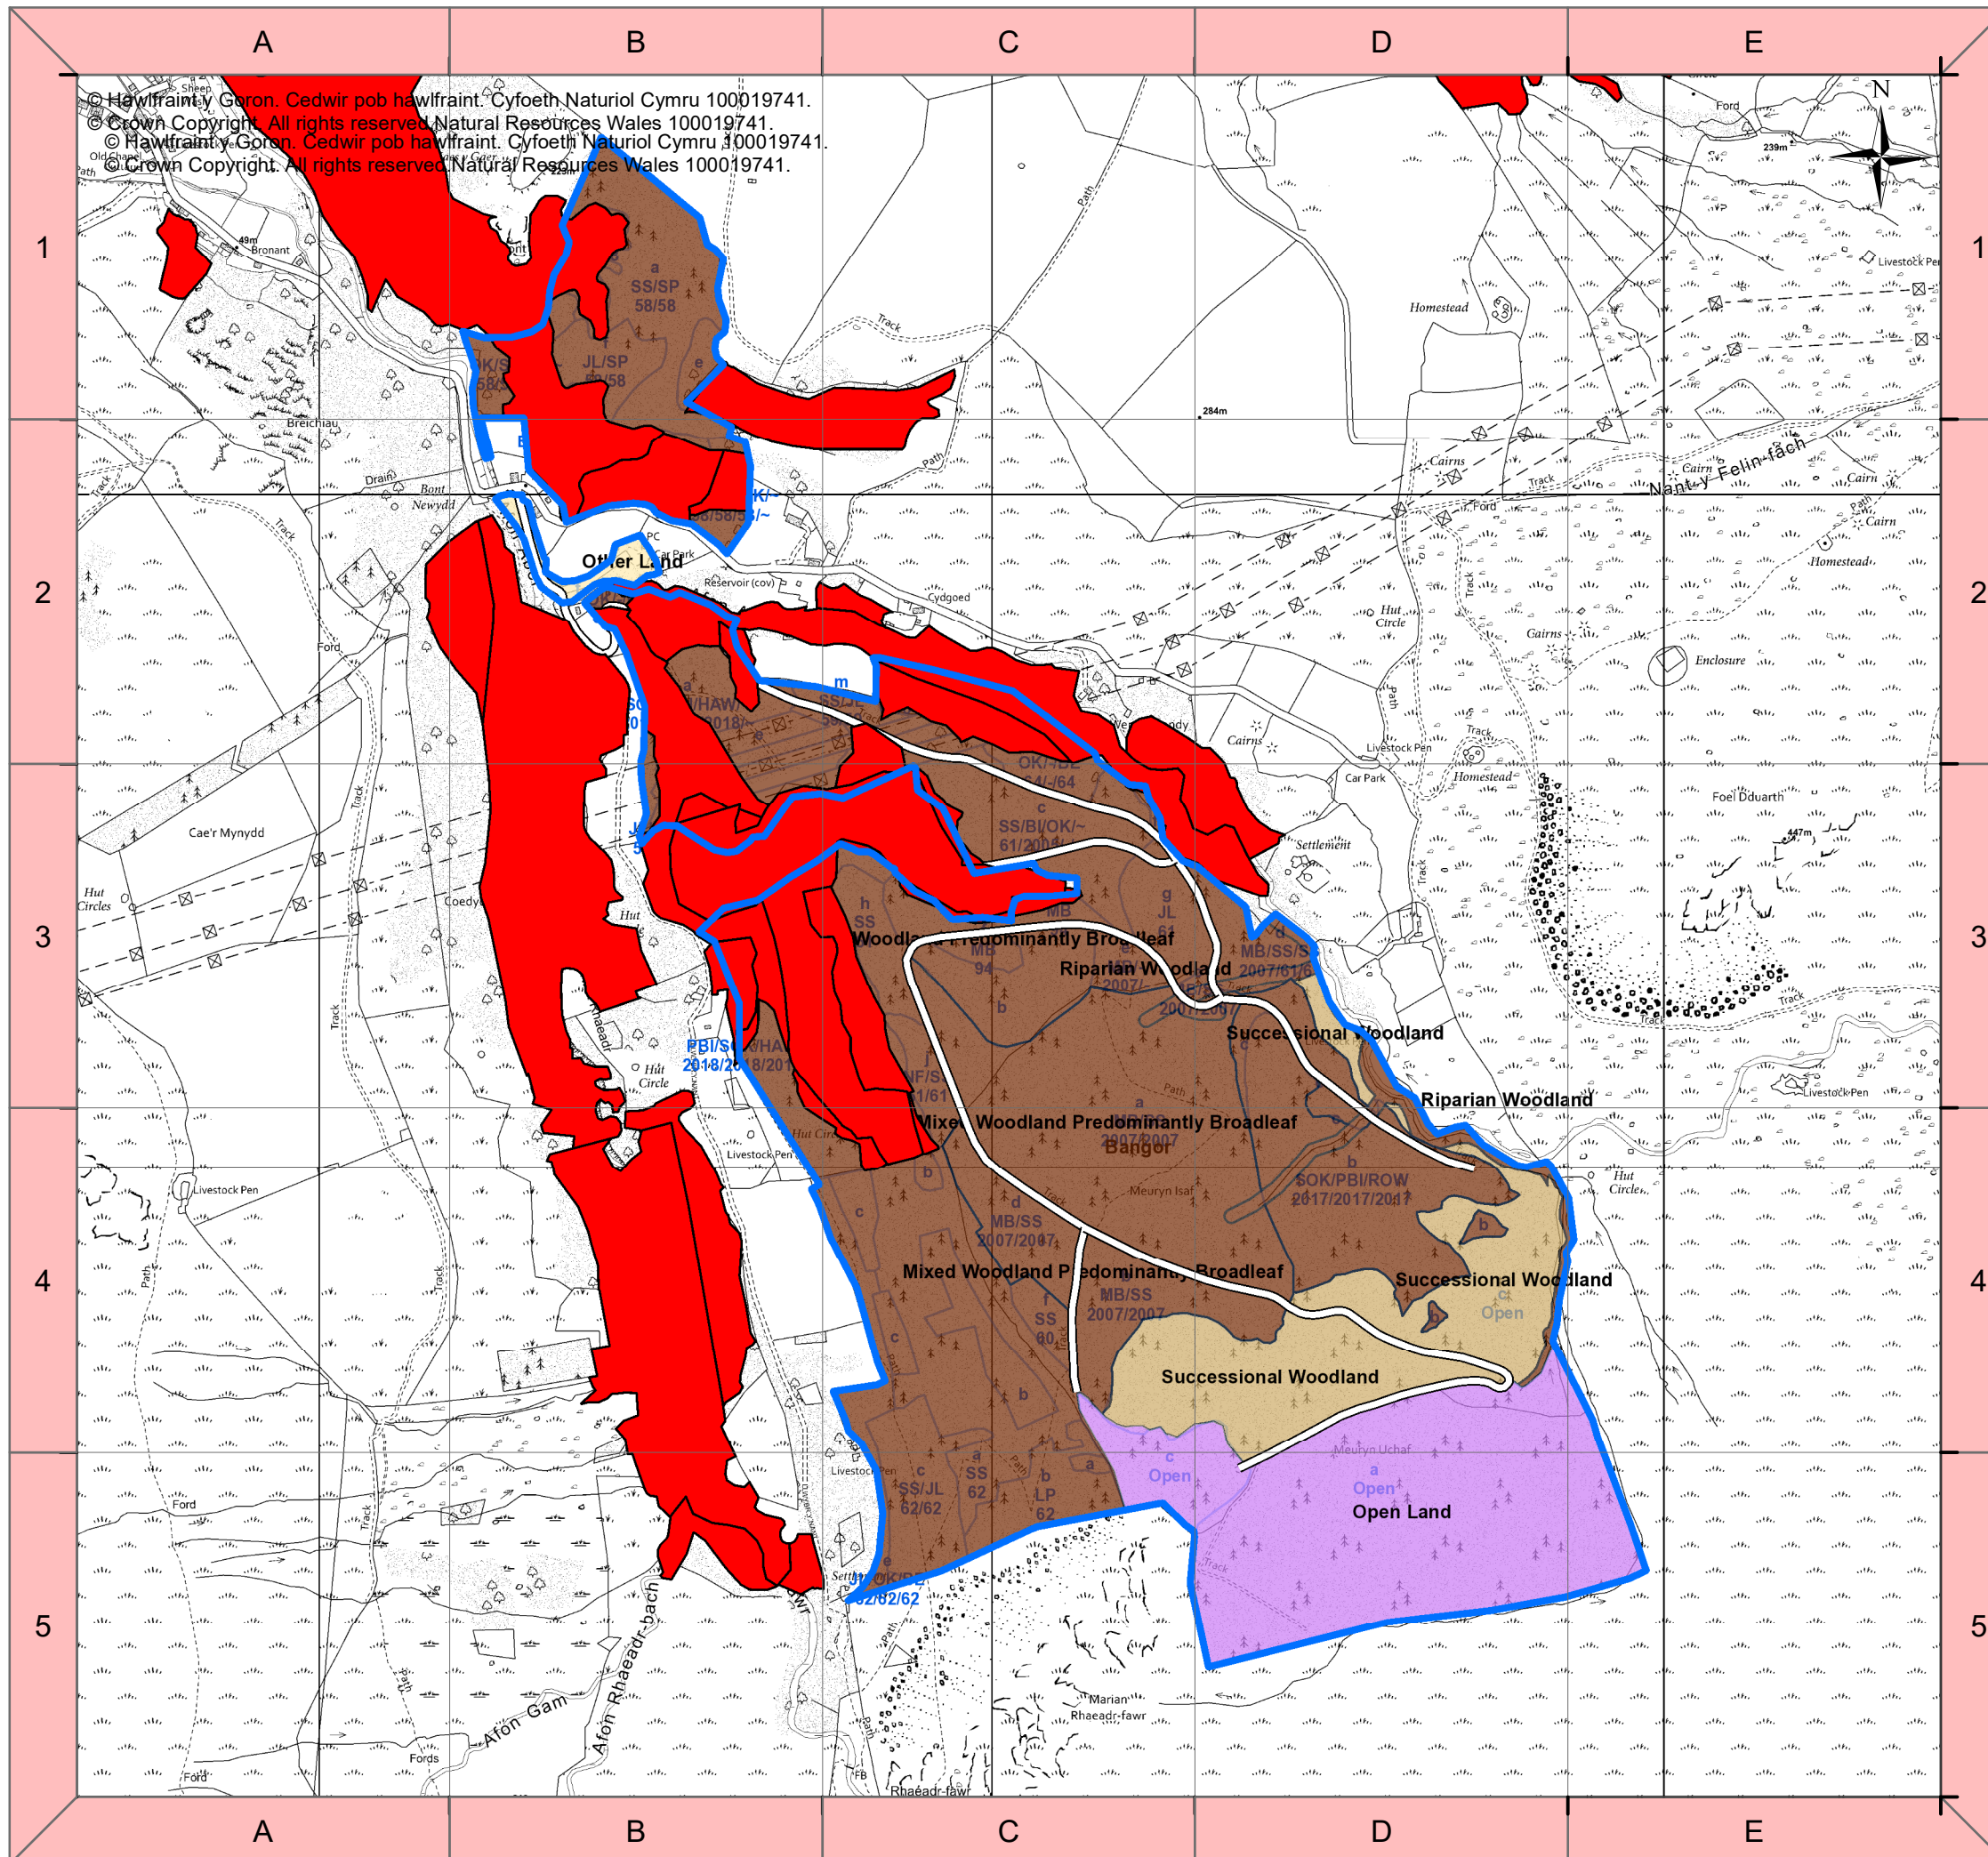

Legend

Forest Resource Plan Areas

- Forest Resource Plan Areas
- Ancient Woodland Inventory 2011 (Wales)

Forest Roads

- Forest Roads

Scenario Restock Areas (Long term Vision)

- Ancient Woodland Management
- Native Woodland Management
- Standard Forest Management
- Successional Woodland (non riparian)
- Open Habitat Management
- Other Land
- Recreation Sites
- Other Land Use (demised)
- Undefined

Blocks

- Blocks

Sub-compartments

- Sub-compartments

© Hawffraint y Geron. Cedwir pob hawffraint. Cyfoeth Naturiol Cymru 100019741.
© Crown Copyright. All rights reserved. Natural Resources Wales 100019741.
© Hawffraint y Geron. Cedwir pob hawffraint. Cyfoeth Naturiol Cymru 100019741.
© Crown Copyright. All rights reserved. Natural Resources Wales 100019741.