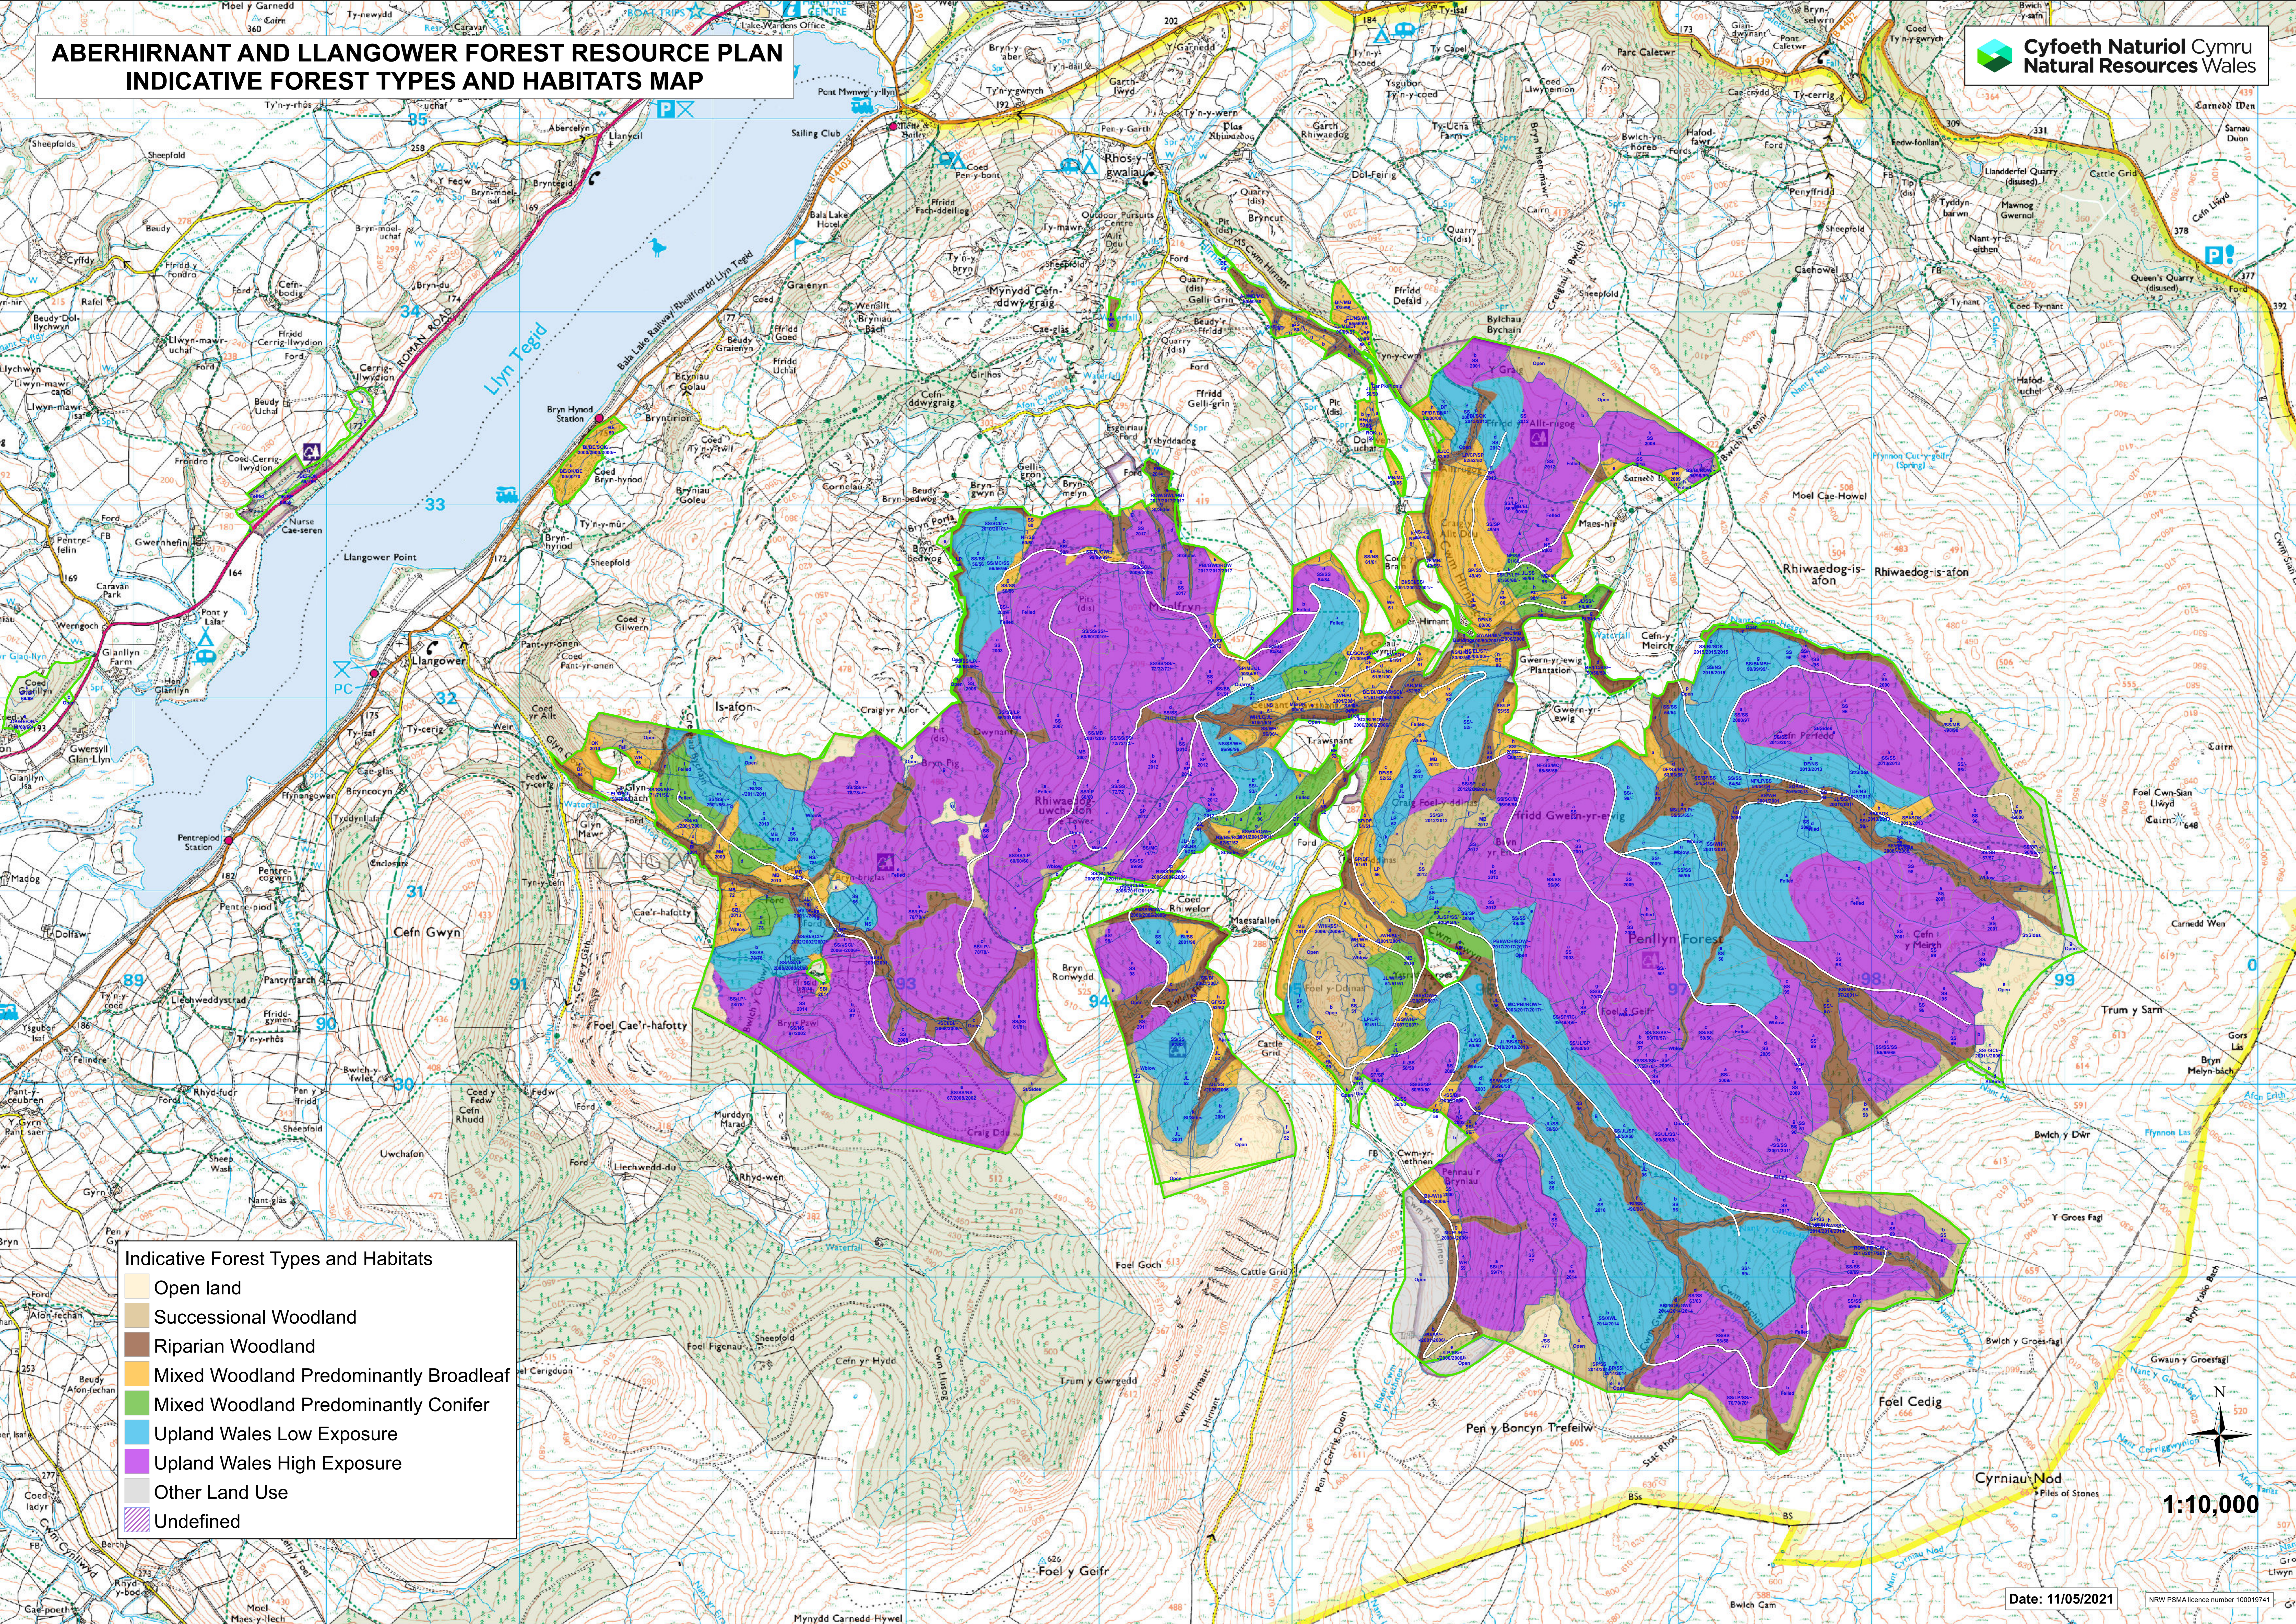

# ABERHIRNANT AND LLANGOWER FOREST RESOURCE PLAN INDICATIVE FOREST TYPES AND HABITATS MAP

**Indicative Forest Types and Habitats**

- Open land
- Successional Woodland
- Riparian Woodland
- Mixed Woodland Predominantly Broadleaf
- Mixed Woodland Predominantly Conifer
- Upland Wales Low Exposure
- Upland Wales High Exposure
- Other Land Use
- Undefined

1:10,000

Date: 11/05/2021

NRW PSMA licence number 100019741