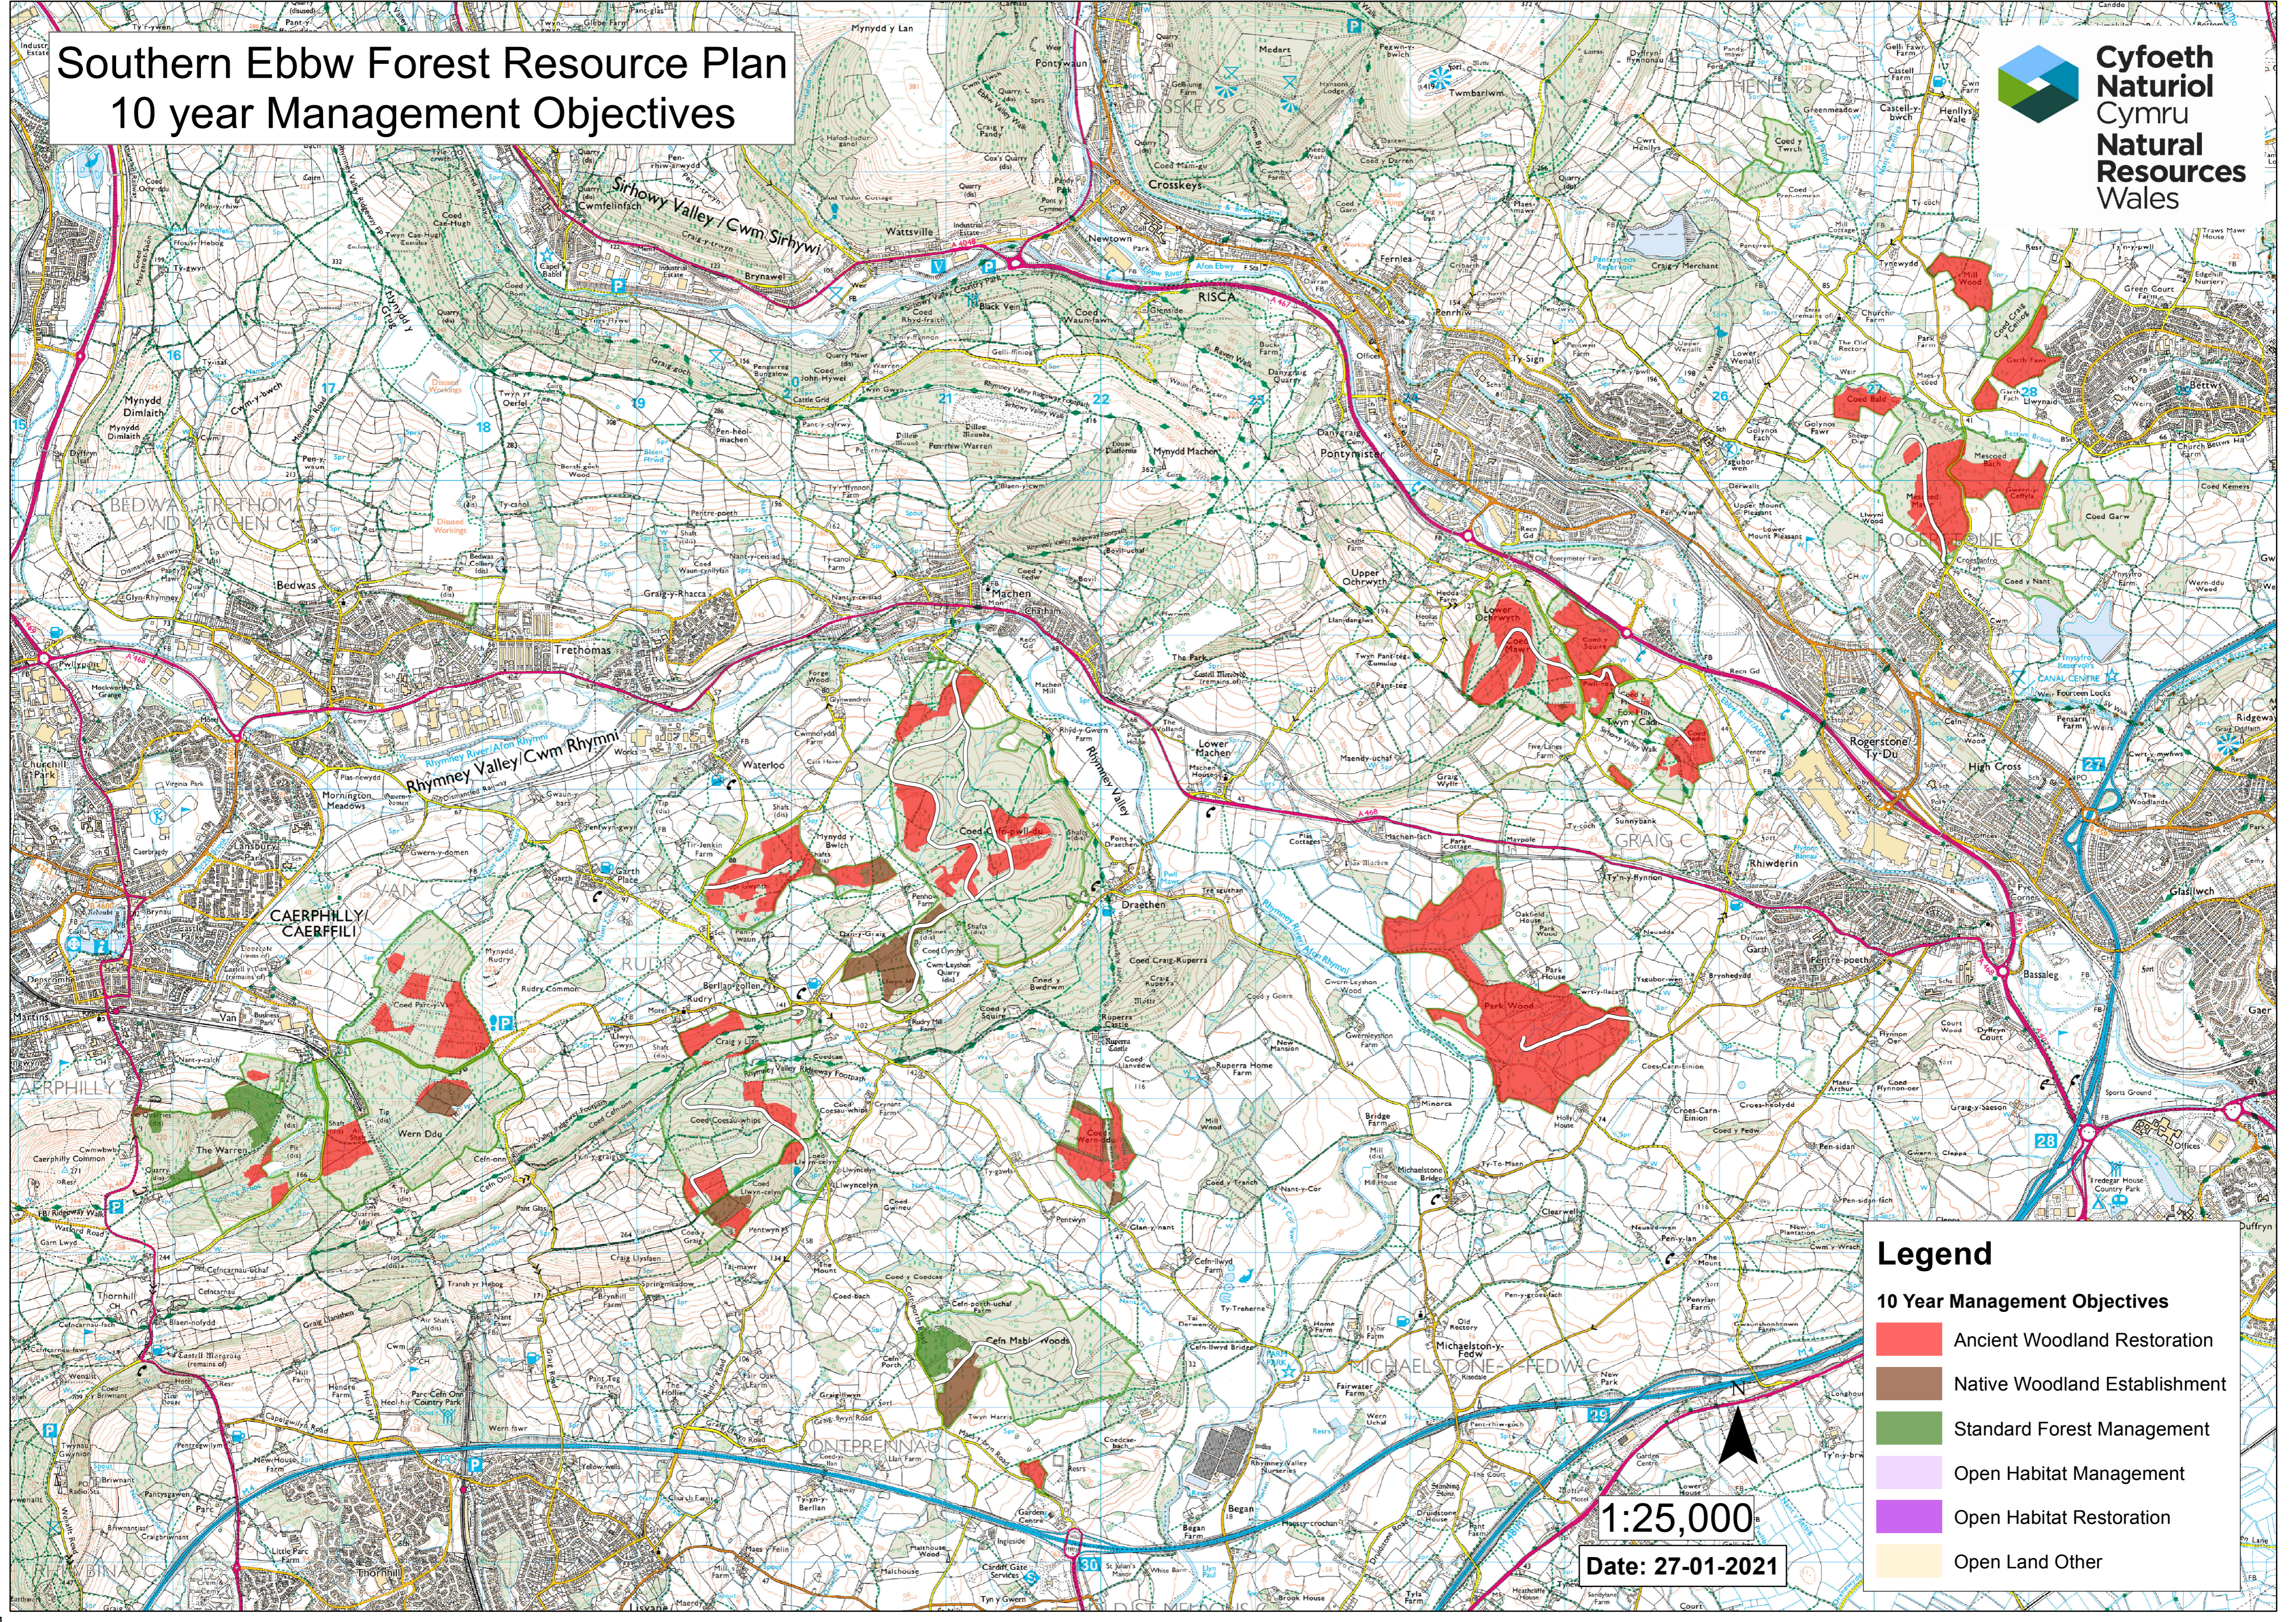

# Southern Ebbw Forest Resource Plan 10 year Management Objectives

### Legend

**10 Year Management Objectives**

- Ancient Woodland Restoration
- Native Woodland Establishment
- Standard Forest Management
- Open Habitat Management
- Open Habitat Restoration
- Open Land Other

**1:25,000**  
**Date: 27-01-2021**