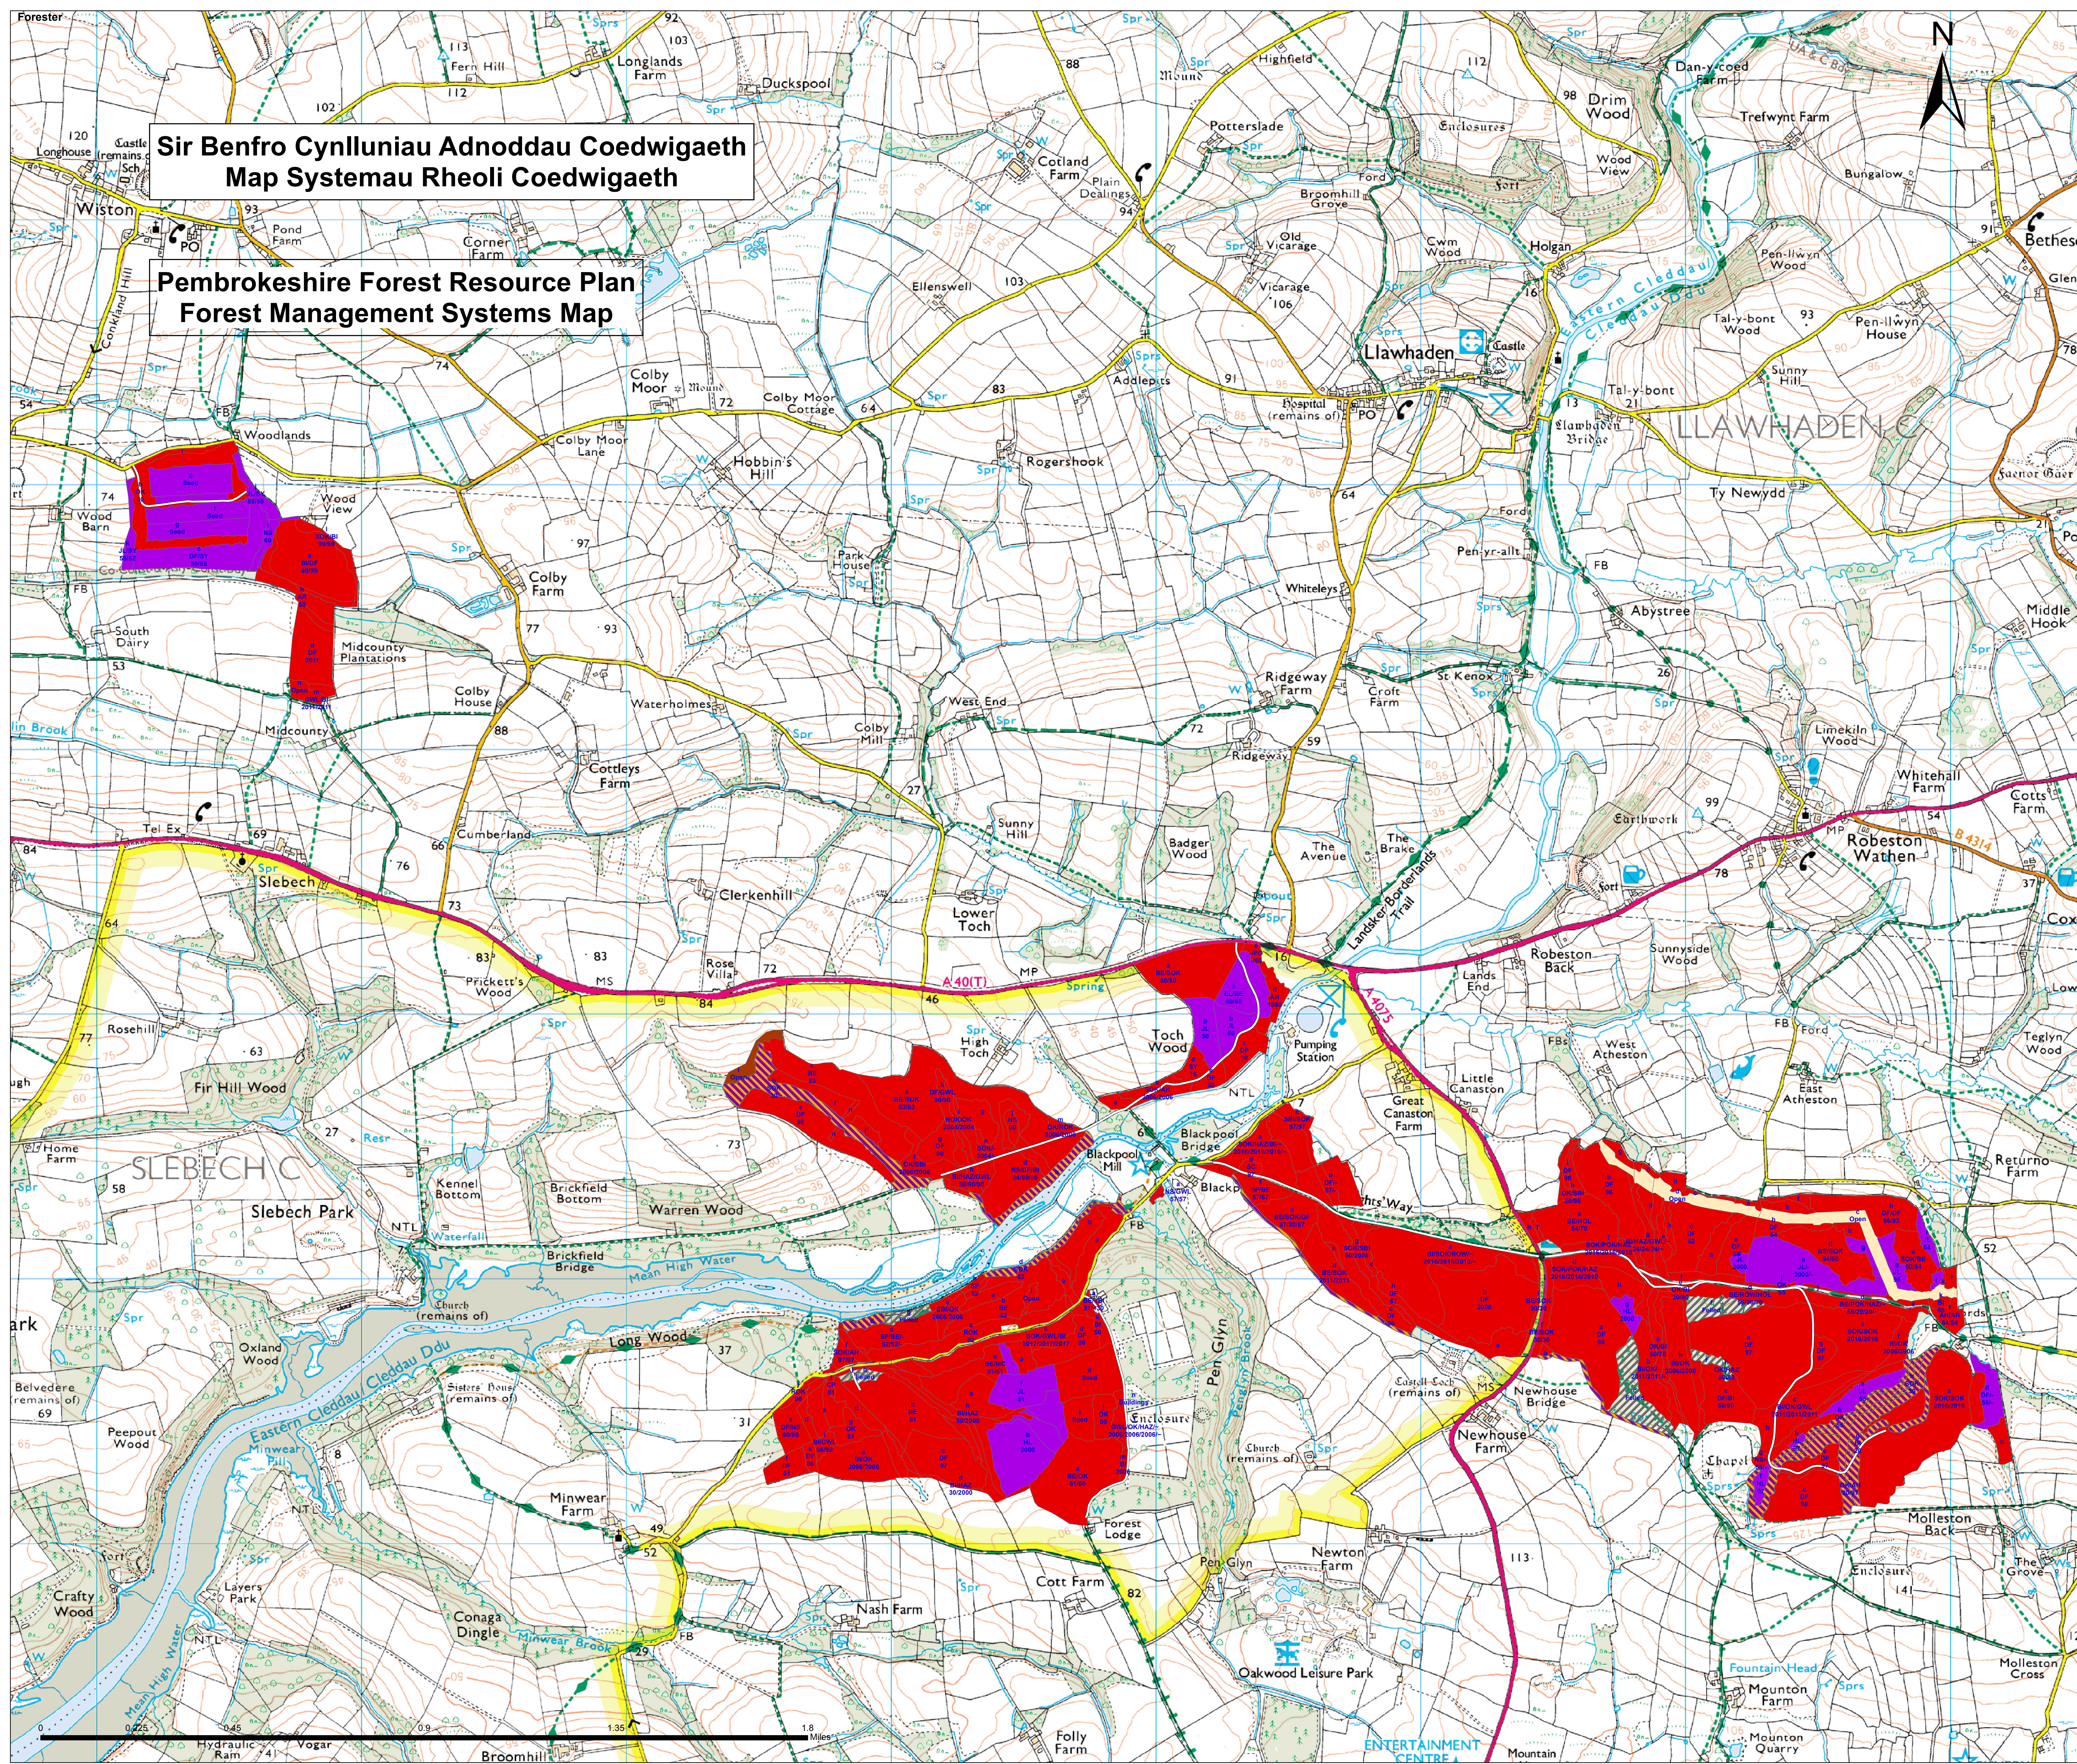

**Sir Benfro Cynlluniau Adnoddau Coedwigaeth  
Map Systemau Rheoli Coedwigaeth**

**Pembrokeshire Forest Resource Plan  
Forest Management Systems Map**

# Legend

— Road Segments

## Map 2

Forest Management Systems

- 2017-21
- 2022-28
- 2027-31
- 2032-36
- 2037-41
- 2042-46
- Unassigned Management
- Low Impact Silviculture
- Minimum Intervention
- Natural Reserve
- Long Term Retention
- Recently Felled
- Open Land
- Sub-Compartments