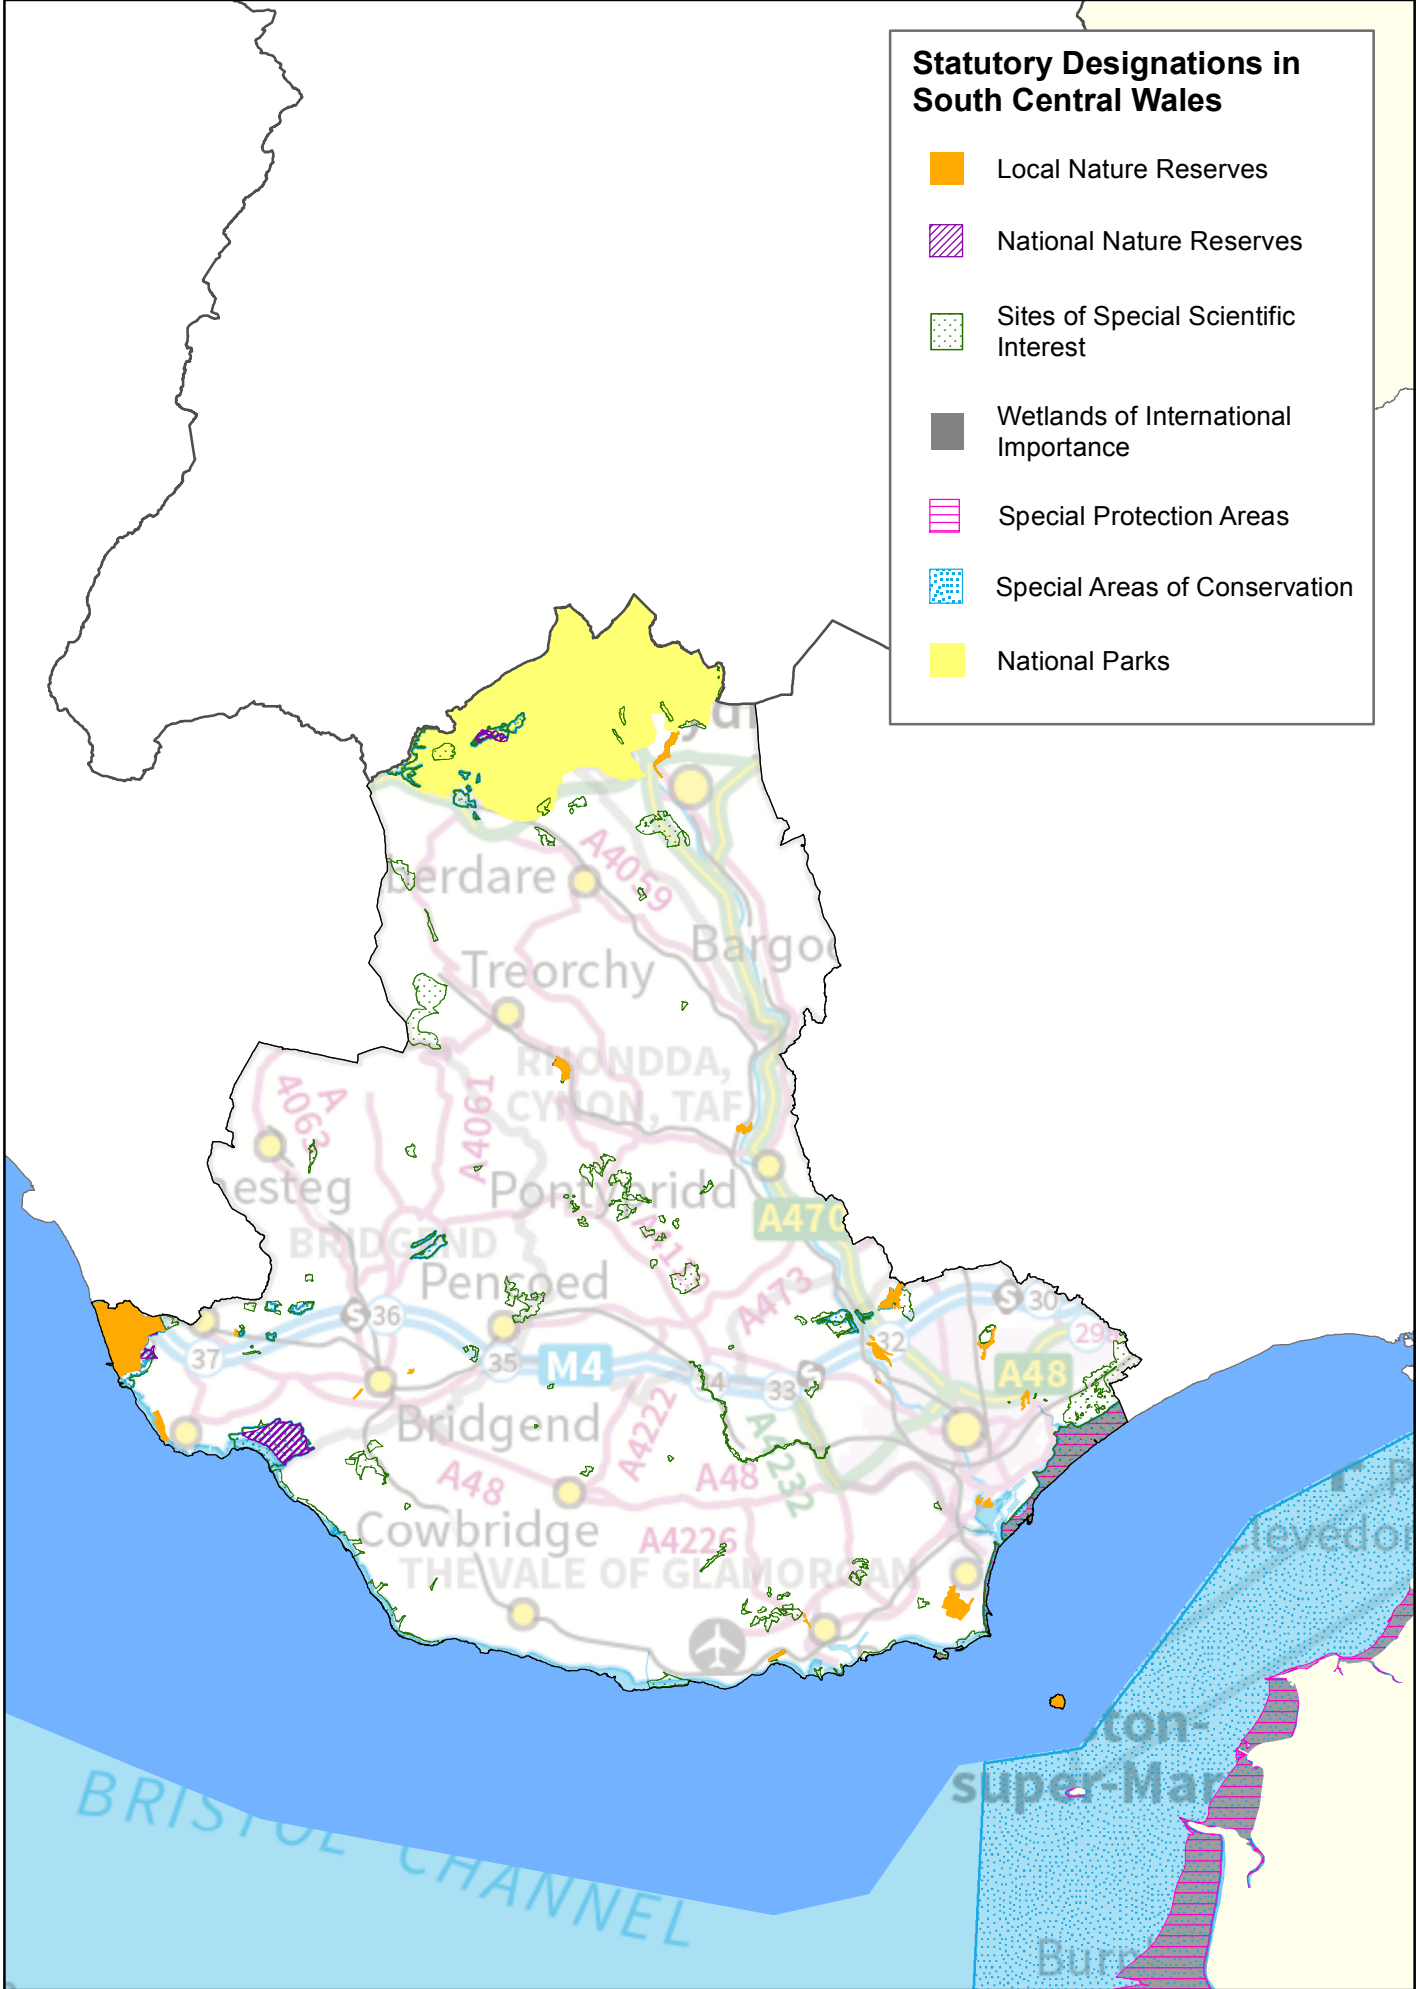

**Statutory Designations in South Central Wales**

- Local Nature Reserves
- National Nature Reserves
- Sites of Special Scientific Interest
- Wetlands of International Importance
- Special Protection Areas
- Special Areas of Conservation
- National Parks

© Crown Copyright and database right 2020. Ordnance Survey licence number 100019741.