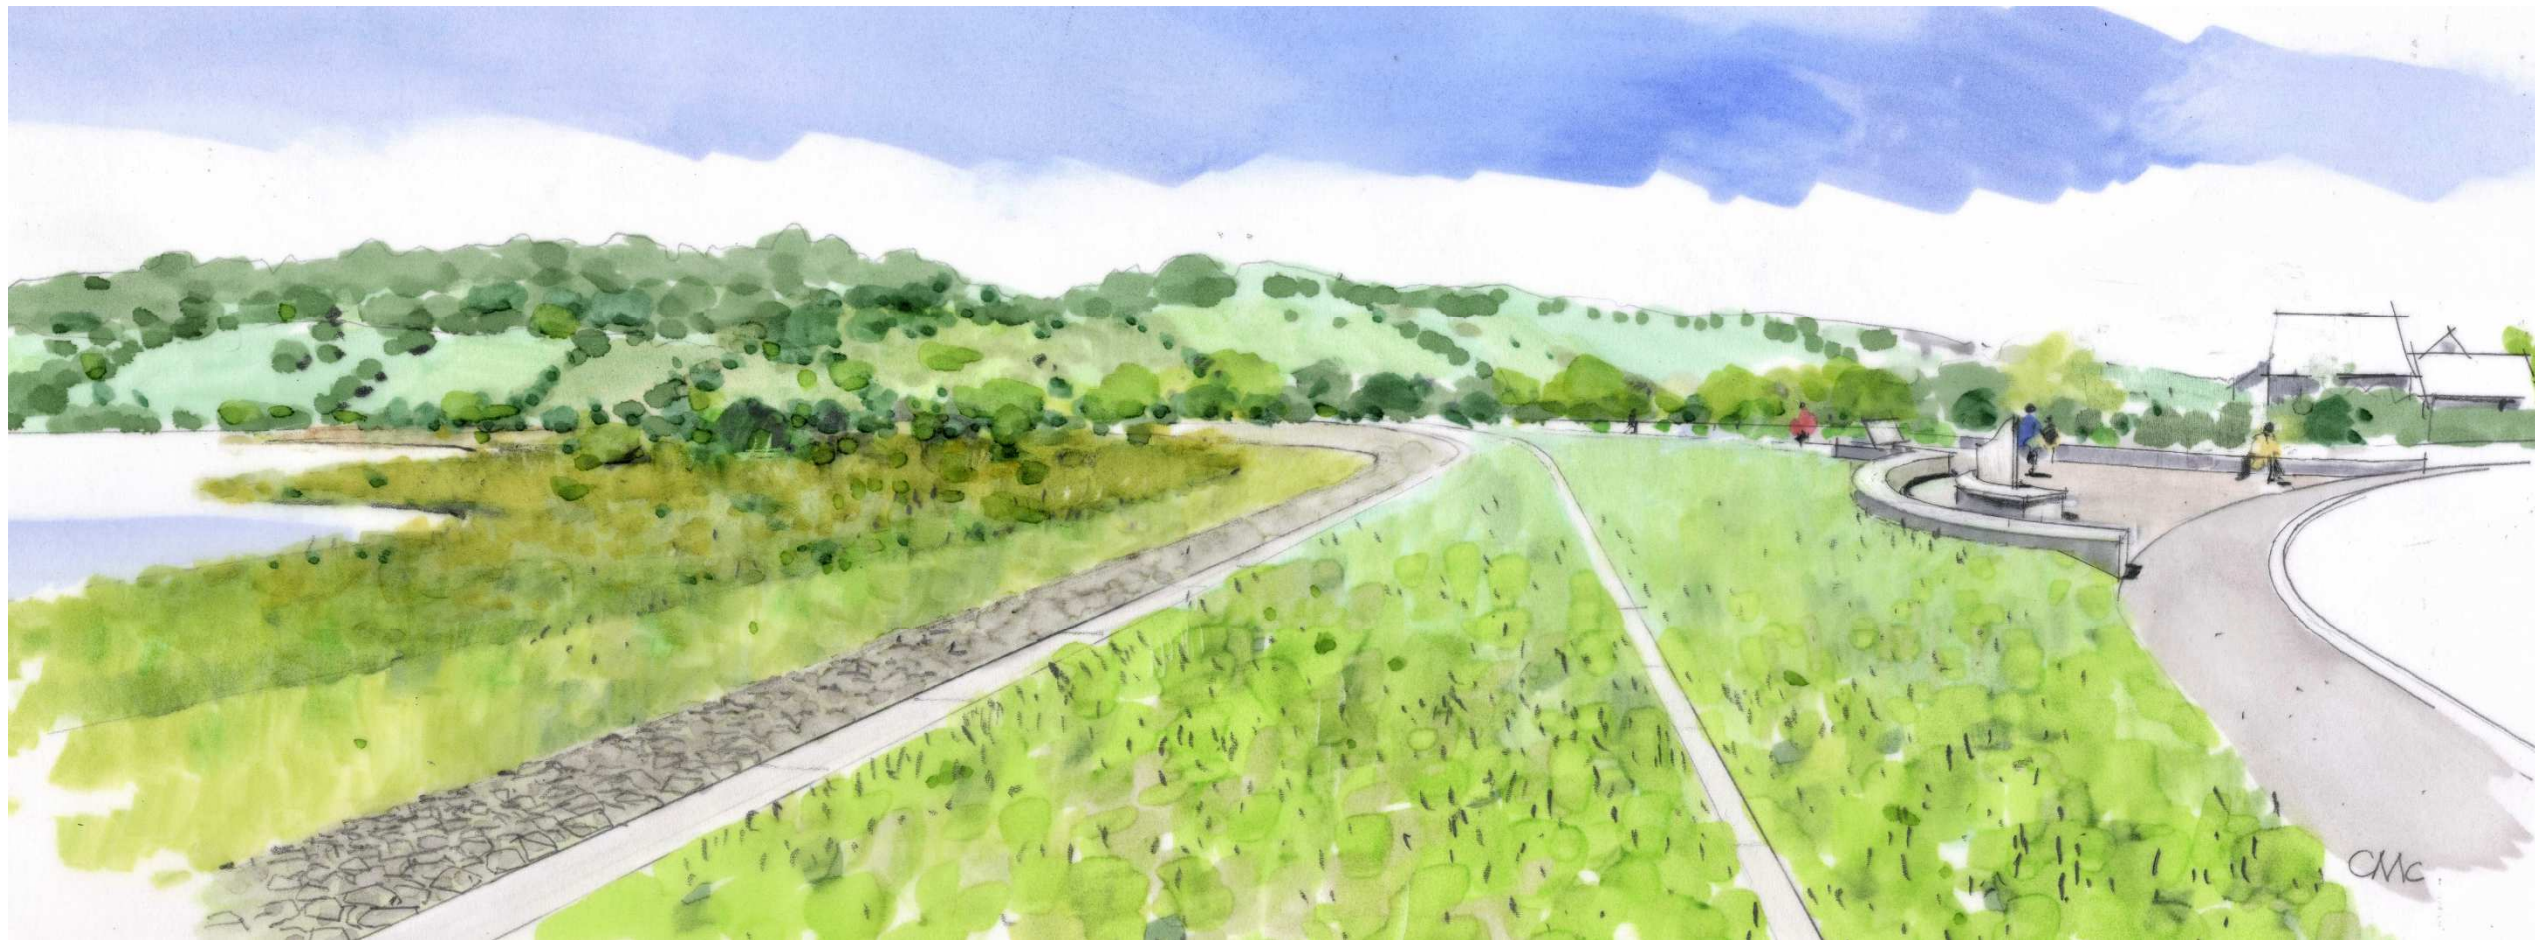

Annotated View

Illustration

Illustration of proposed embankment and car park enhancement works.

View 2

Viewpoint location

Crown Copyright © Natural Resources Wales. Licence no. 100019741

Existing View

Existing view from the Public Right of Way *Y Bala Rhif 4*, looking West along Llyn Tegid embankment, with Penllyn Leisure Centre on the right. Note this shows the lake at a very high level, over spilling the informal parking area.

Existing View

Existing view from the Public Right of Way *Y Bala Rhif 4*, looking West along the crest of Llyn Tegid embankment, with Rugby Club on the right.

Annotated View

View 4

Viewpoint location

Crown Copyright © Natural Resources Wales. Licence no. 100019741

Illustration

Illustration showing proposed embankment works, including the line of the proposed Bala railway extension and new seating area at entrance to Y Bala Rhif 4, on the crest of the Llyn Tegid north shore embankment.

View 5

Viewpoint location

Crown Copyright © Natural Resources Wales. Licence no. 100019741

Existing View

Existing view from crest of Dee embankment on the Public Right of Way *Y Bala Rhif 1*, looking north east with the River Dee on the right.