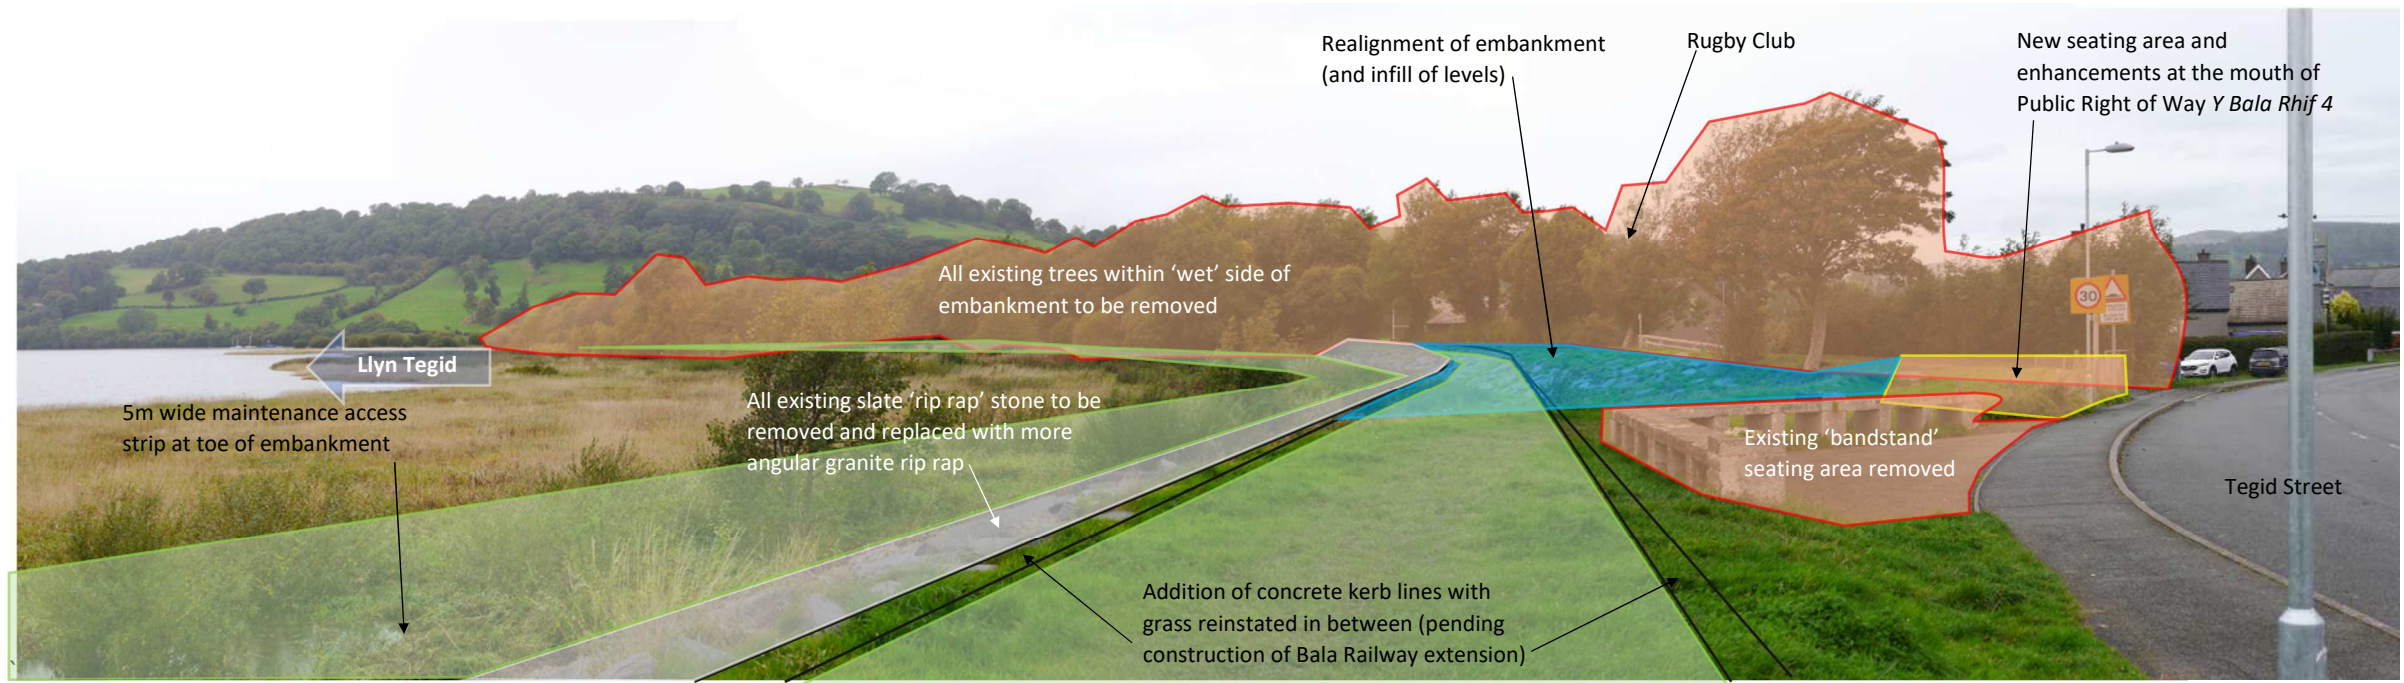

Annotated View

Illustration

Illustration of proposed embankment and car park enhancement works.

View 2

Viewpoint location

Crown Copyright © Natural Resources Wales. Licence no. 100019741

Existing View

Existing view from the Public Right of Way *Y Bala Rhif 4*, looking West along Llyn Tegid embankment, with Penllyn Leisure Centre on the right. Note this shows the lake at a very high level, over spilling the informal parking area.

Existing View

Existing view from the Public Right of Way *Y Bala Rhif 4*, looking West along the crest of Llyn Tegid embankment, with Rugby Club on the right.

Annotated View

View 4

Viewpoint location

Crown Copyright © Natural Resources Wales. Licence no. 100019741

Existing View

Existing view from crest of Llyn Tegid embankment adjacent the B4391 (Tegid Street), looking North West toward the 'Bandstand' seating area and Rugby Club beyond.

Annotated View

Existing view from crest of Llyn Tegid embankment adjacent the B4391 (Tegid Street), looking North West toward the 'Bandstand' seating area and Rugby Club beyond.

Illustration

Illustration showing proposed embankment works, including the line of the proposed Bala railway extension and new seating area at entrance to Y Bala Rhif 4, on the crest of the Llyn Tegid north shore embankment.