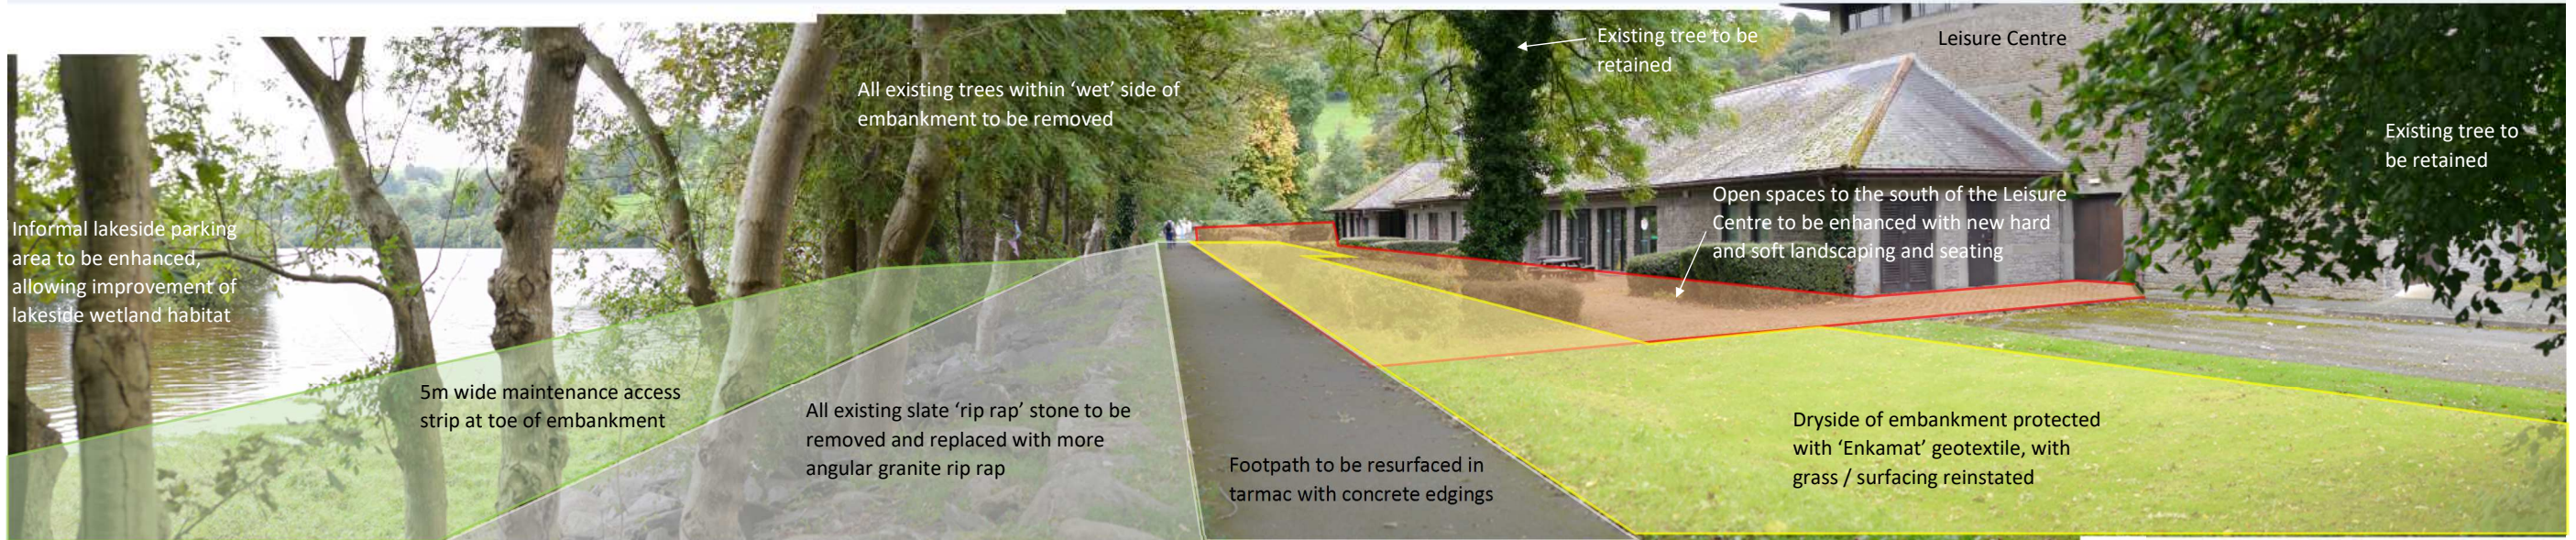

Annotated View

Illustration

Illustration of proposed embankment and car park enhancement works.

View 2

Viewpoint location

Crown Copyright © Natural Resources Wales. Licence no. 100019741

Existing View

Existing view from the Public Right of Way *Y Bala Rhif 4*, looking West along Llyn Tegid embankment, with Penllyn Leisure Centre on the right. Note this shows the lake at a very high level, over spilling the informal parking area.