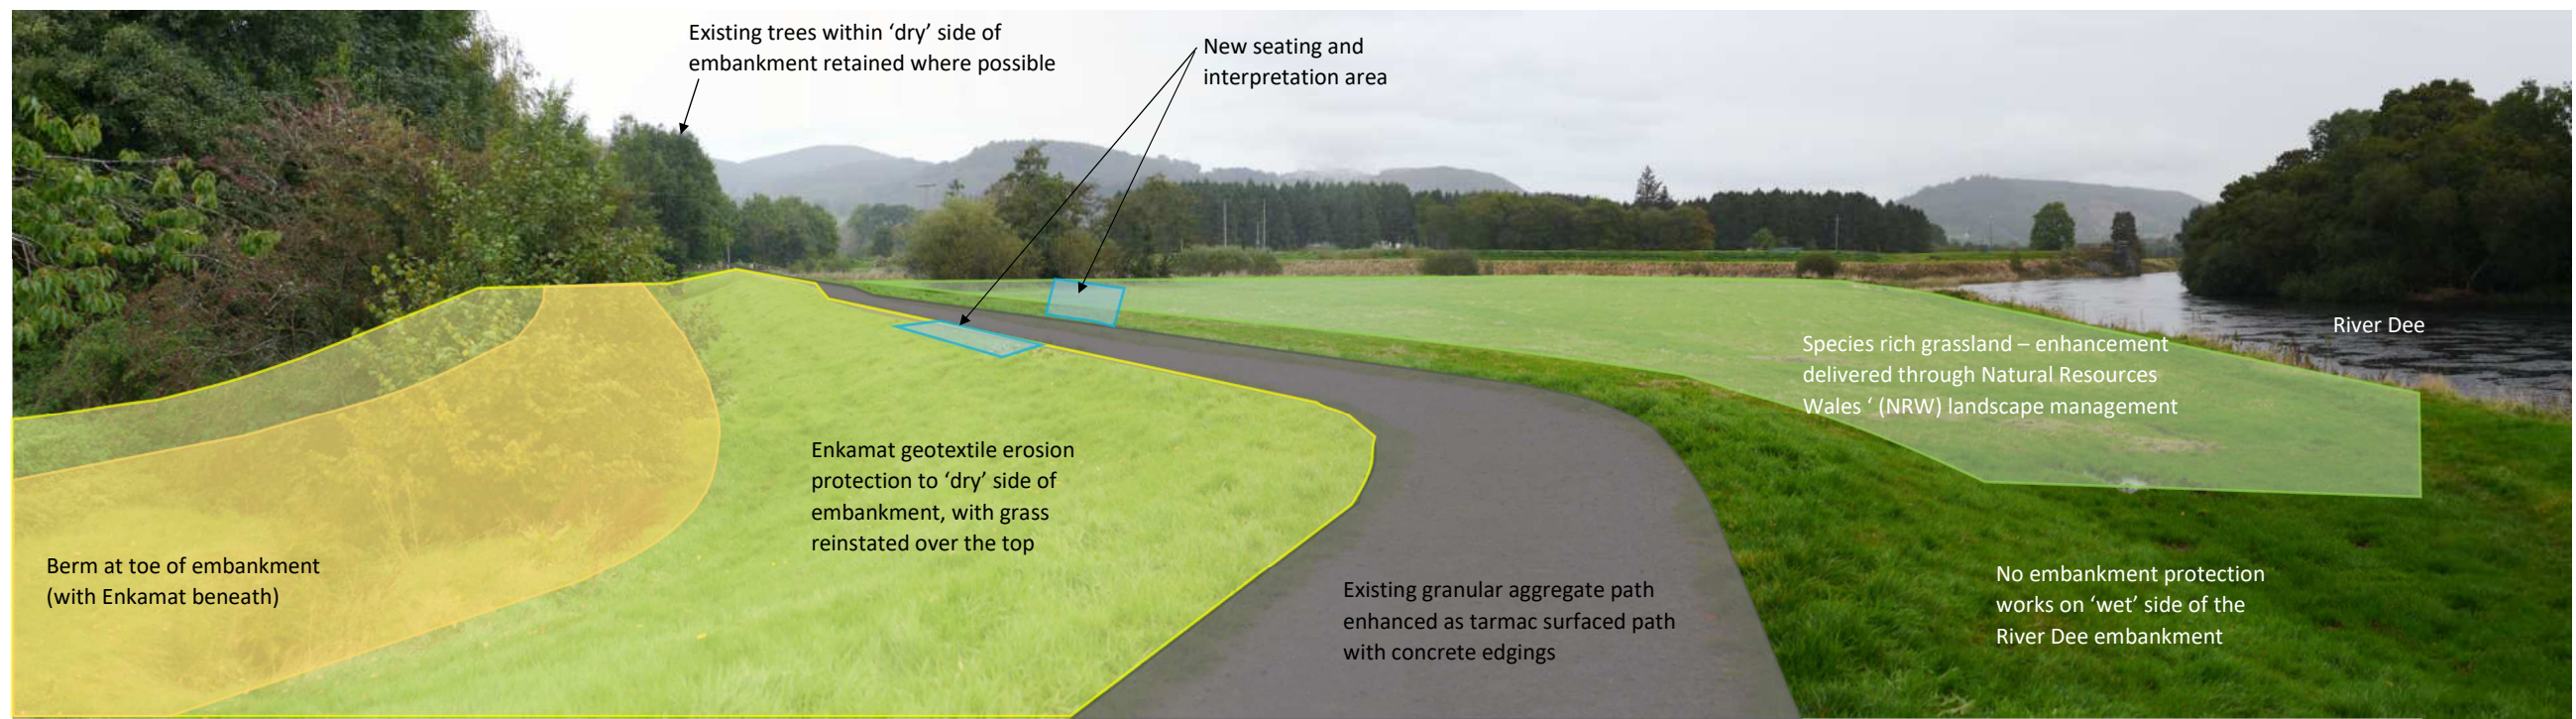

View 5

Viewpoint location

Crown Copyright © Natural Resources Wales. Licence no. 100019741

Existing View

Existing view from crest of Dee embankment on the Public Right of Way *Y Bala Rhif 1*, looking north east with the River Dee on the right.

Annotated View