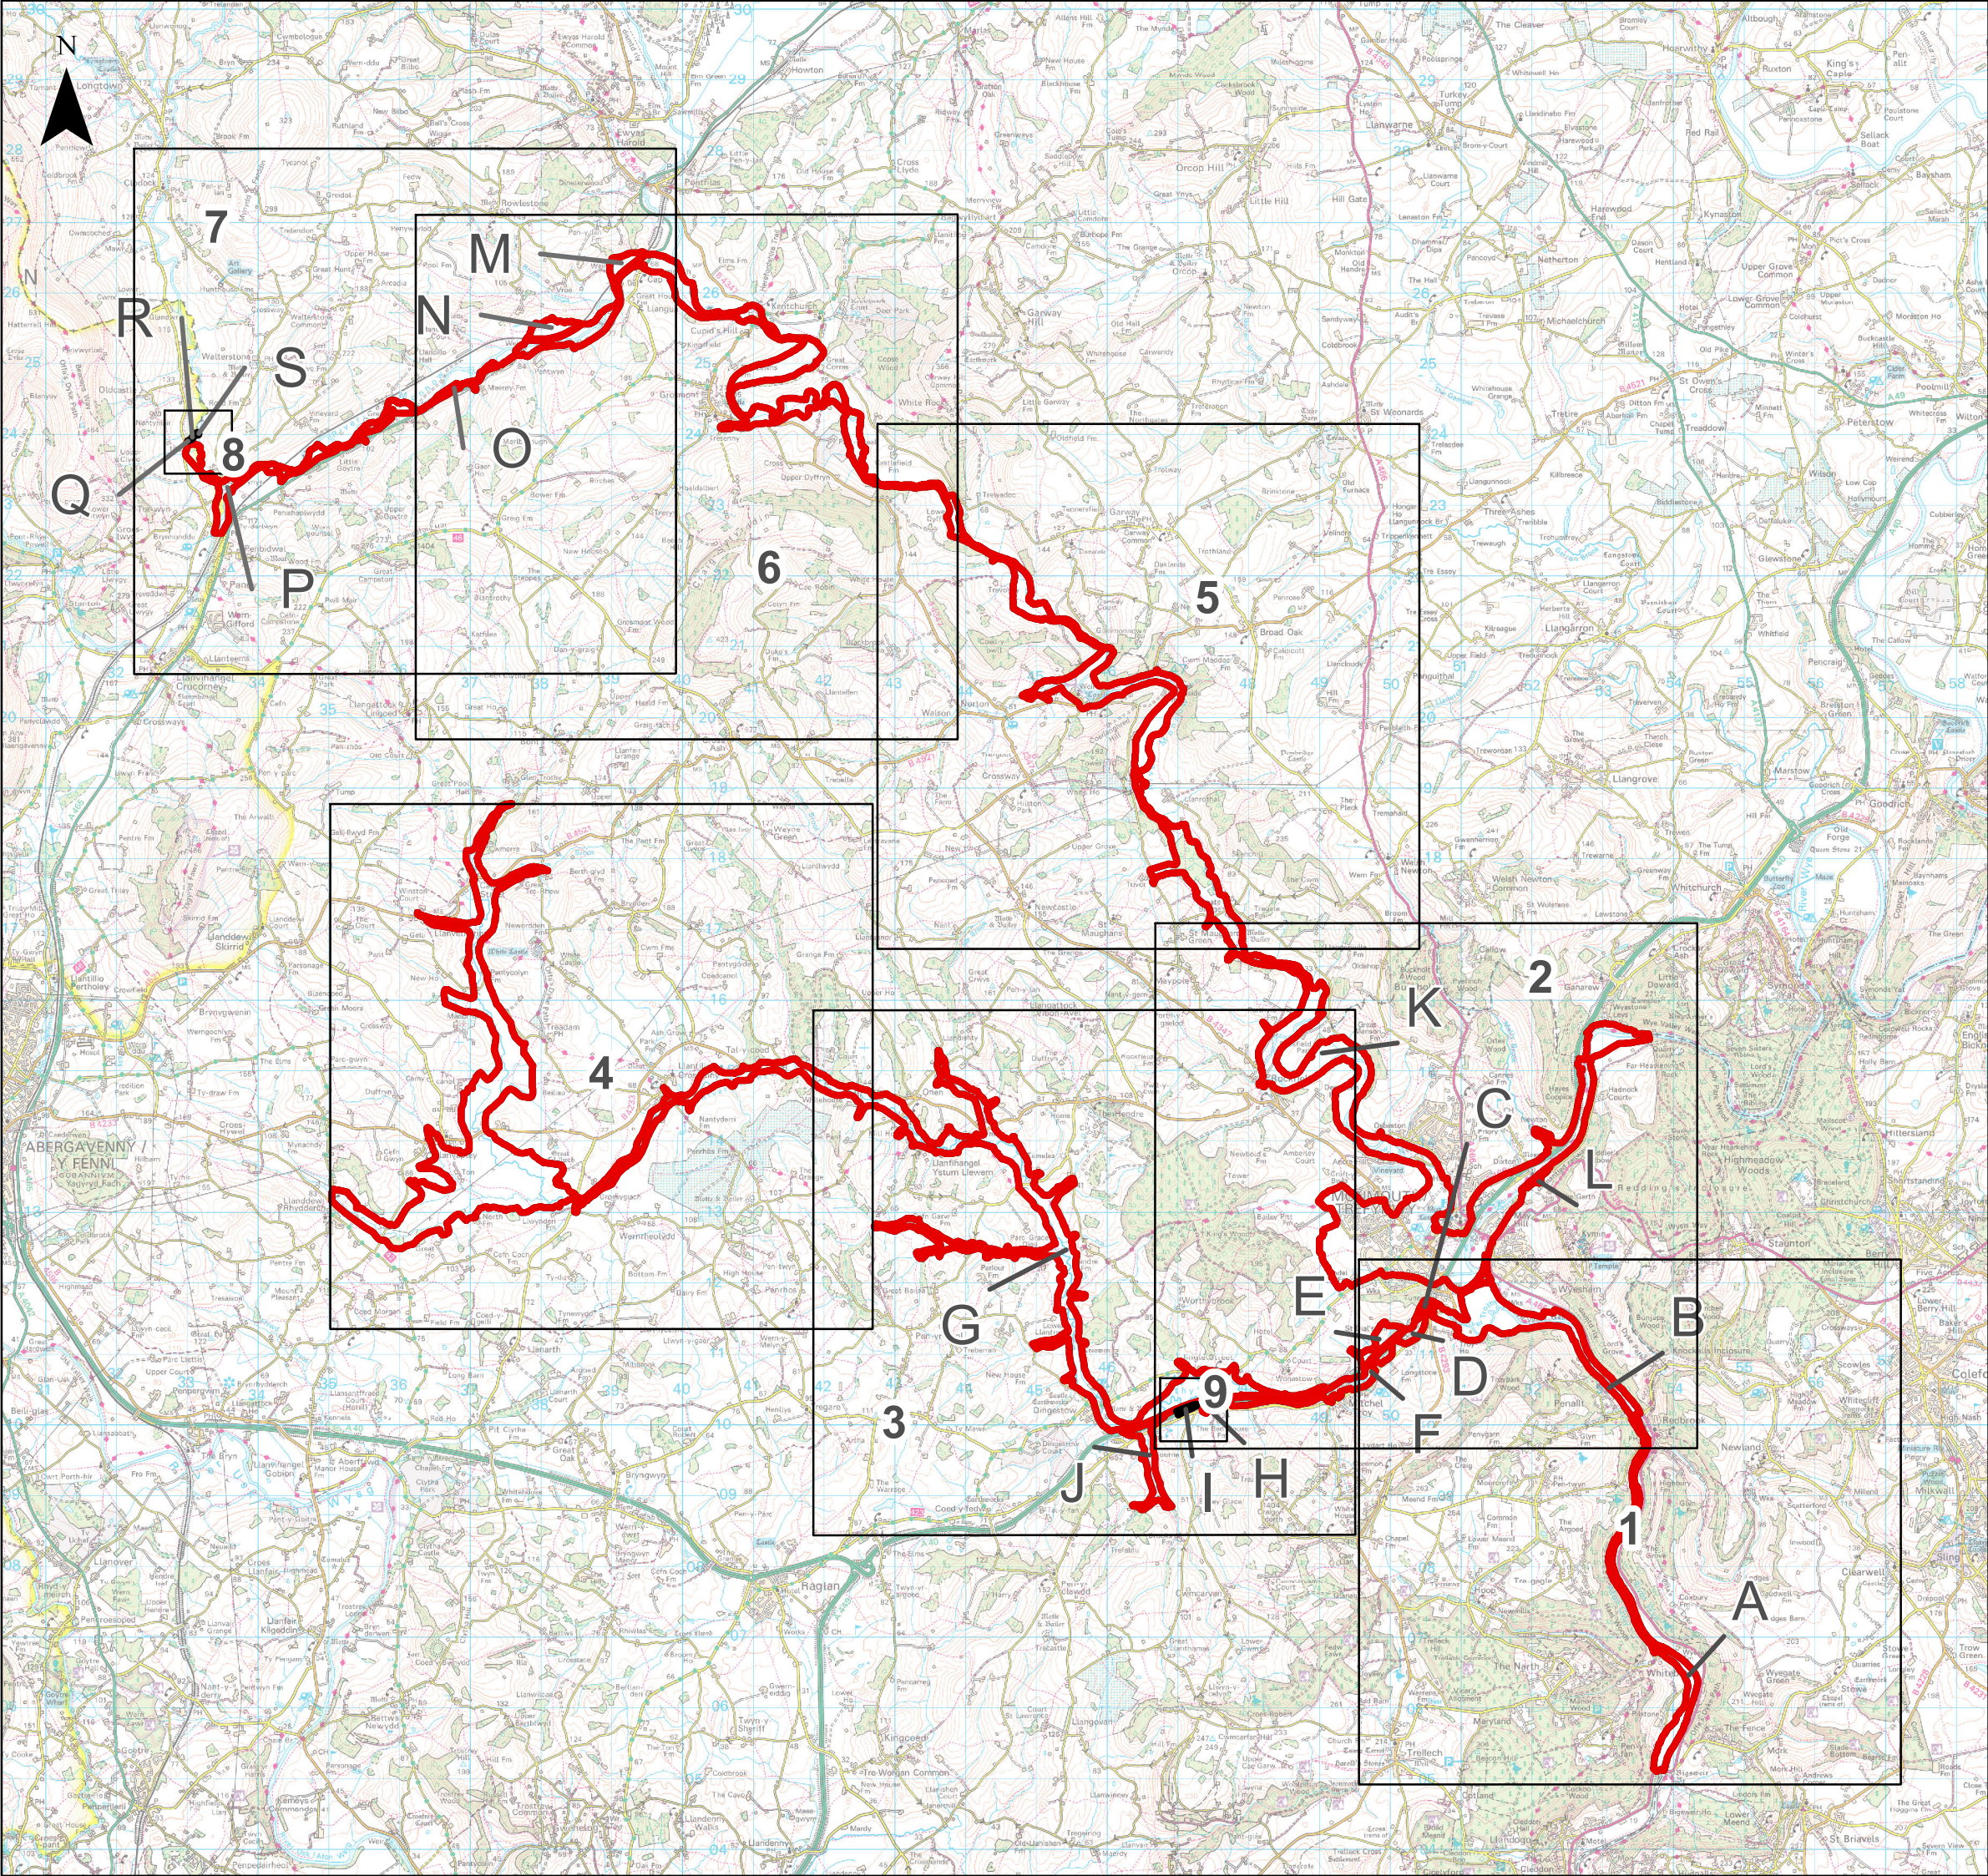

# Lower Wye IDD

- Original IDD Boundary
- Removed IDD Boundary
- New IDD Boundary
- Zoom Area

IDD Boundary Review  
 Produced 14/02/2017  
 Contains Ordnance Survey data.  
 © Crown copyright and database right 2017