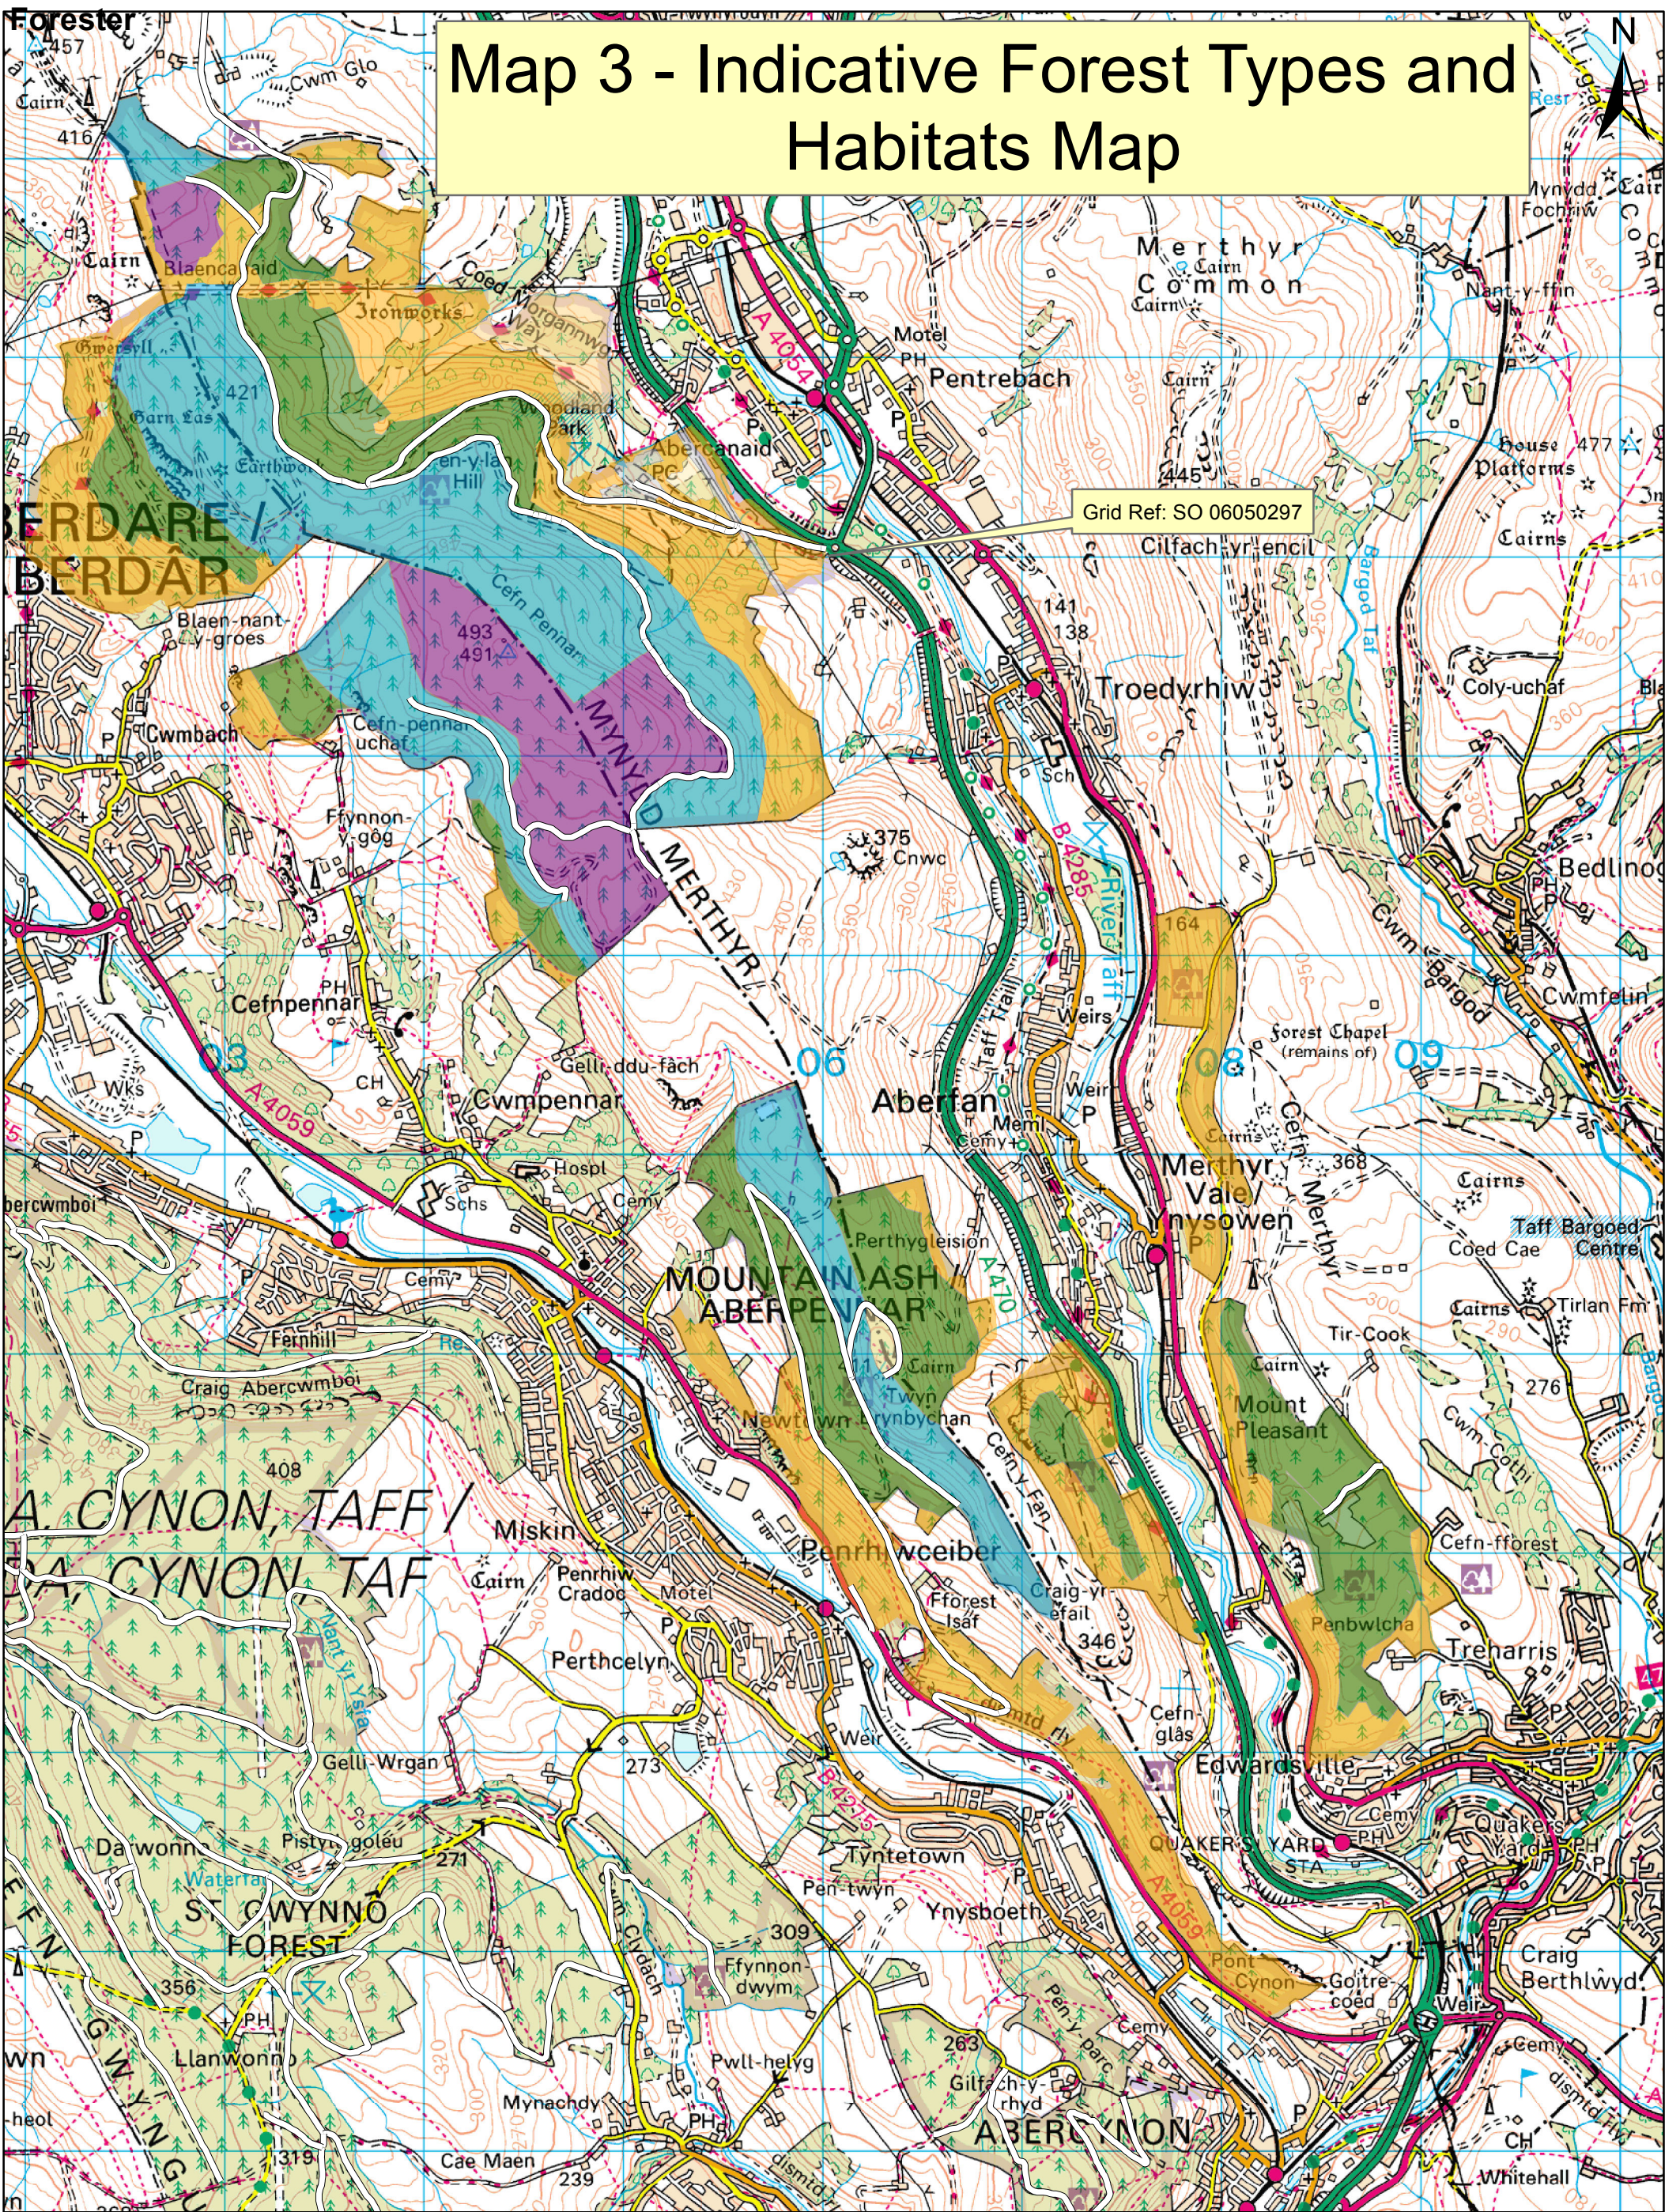

Map 3 - Indicative Forest Types and Habitats Map

Forest District - South East Region

Title
Map 3
Scale
Date: 15/02/2016

Stock
1:30,000

Legend

draft1_gethin_MAP_3

TYPE

OL

	MWB		UWHE
	MWC		SW
	UWLE		OTH

Cyfoeth Naturiol Cymru
Natural Resources Wales