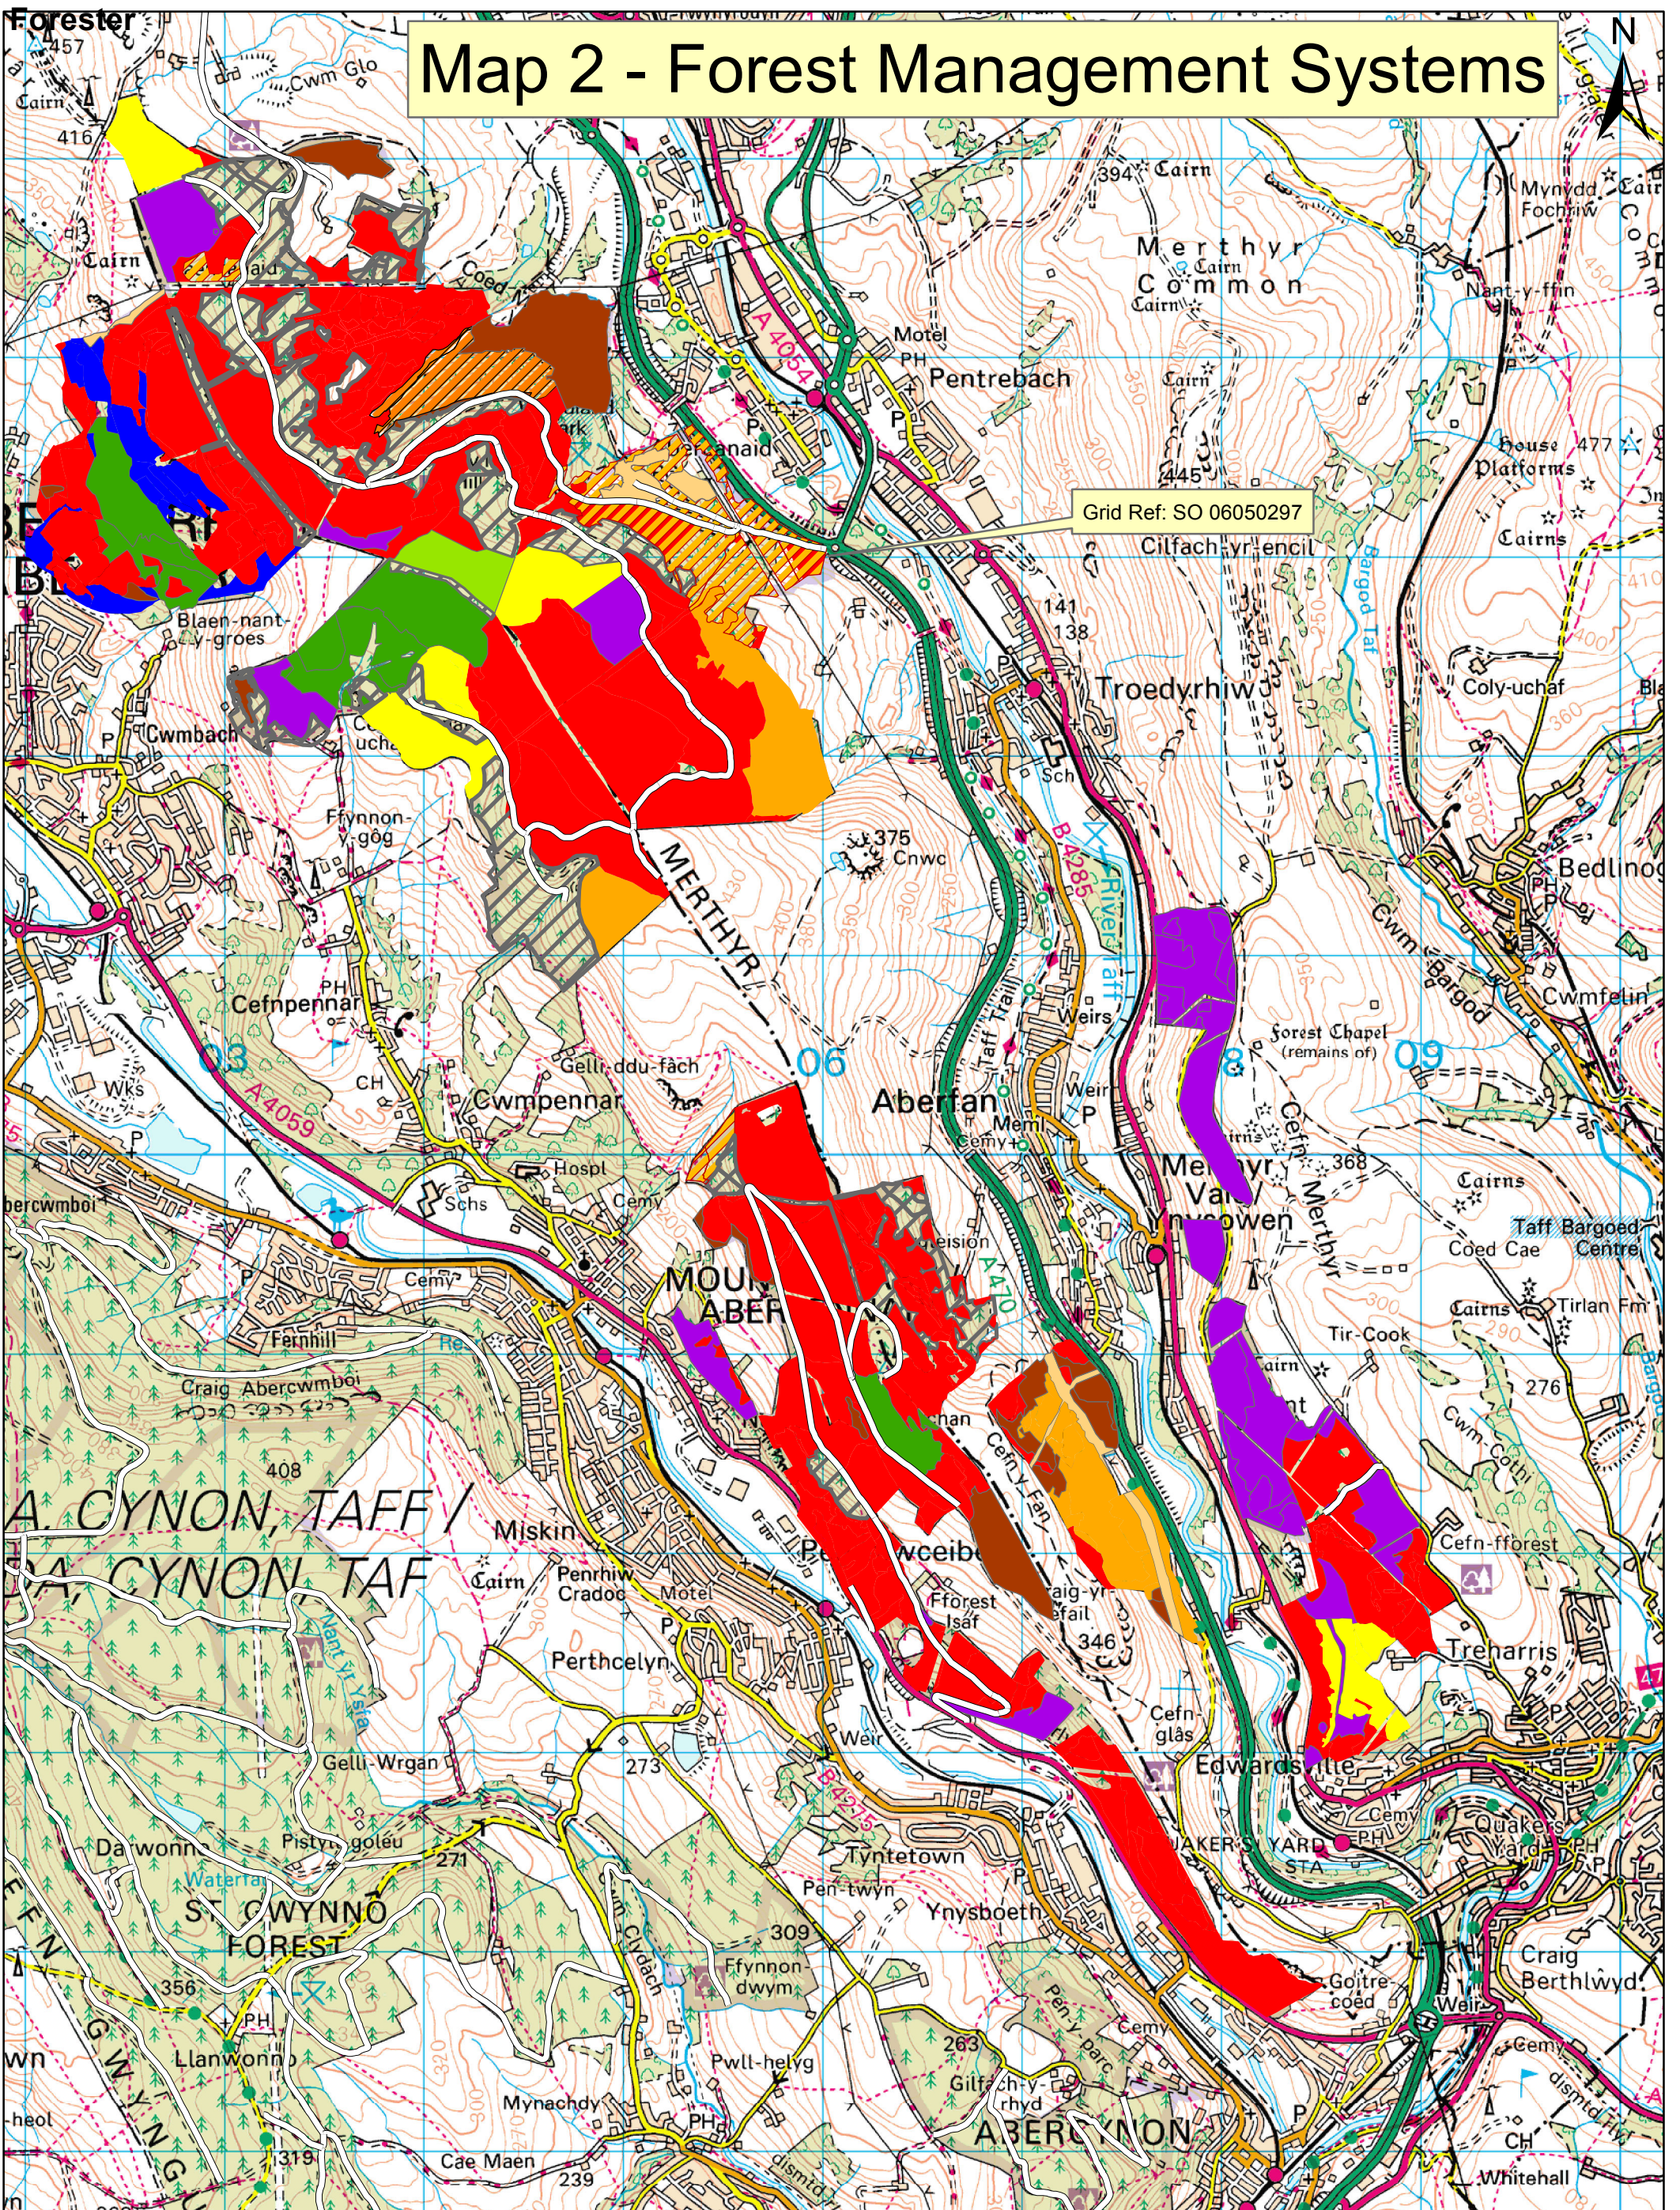

Map 2 - Forest Management Systems

Forest District - South East Region

Title
Type of Map - Map 2 Forest Management Systems
Scale 1:30,000
Date: 15/02/2016

Legend

draft1_gethin MAP 2

mgmt_syst

2012-16

2017-21

2022-26

2027-31

2032-36

2037-41

Unassigned

Liss

min int

nat res

LTR

recent fell

open

Cyfoeth Naturiol Cymru
Natural Resources Wales