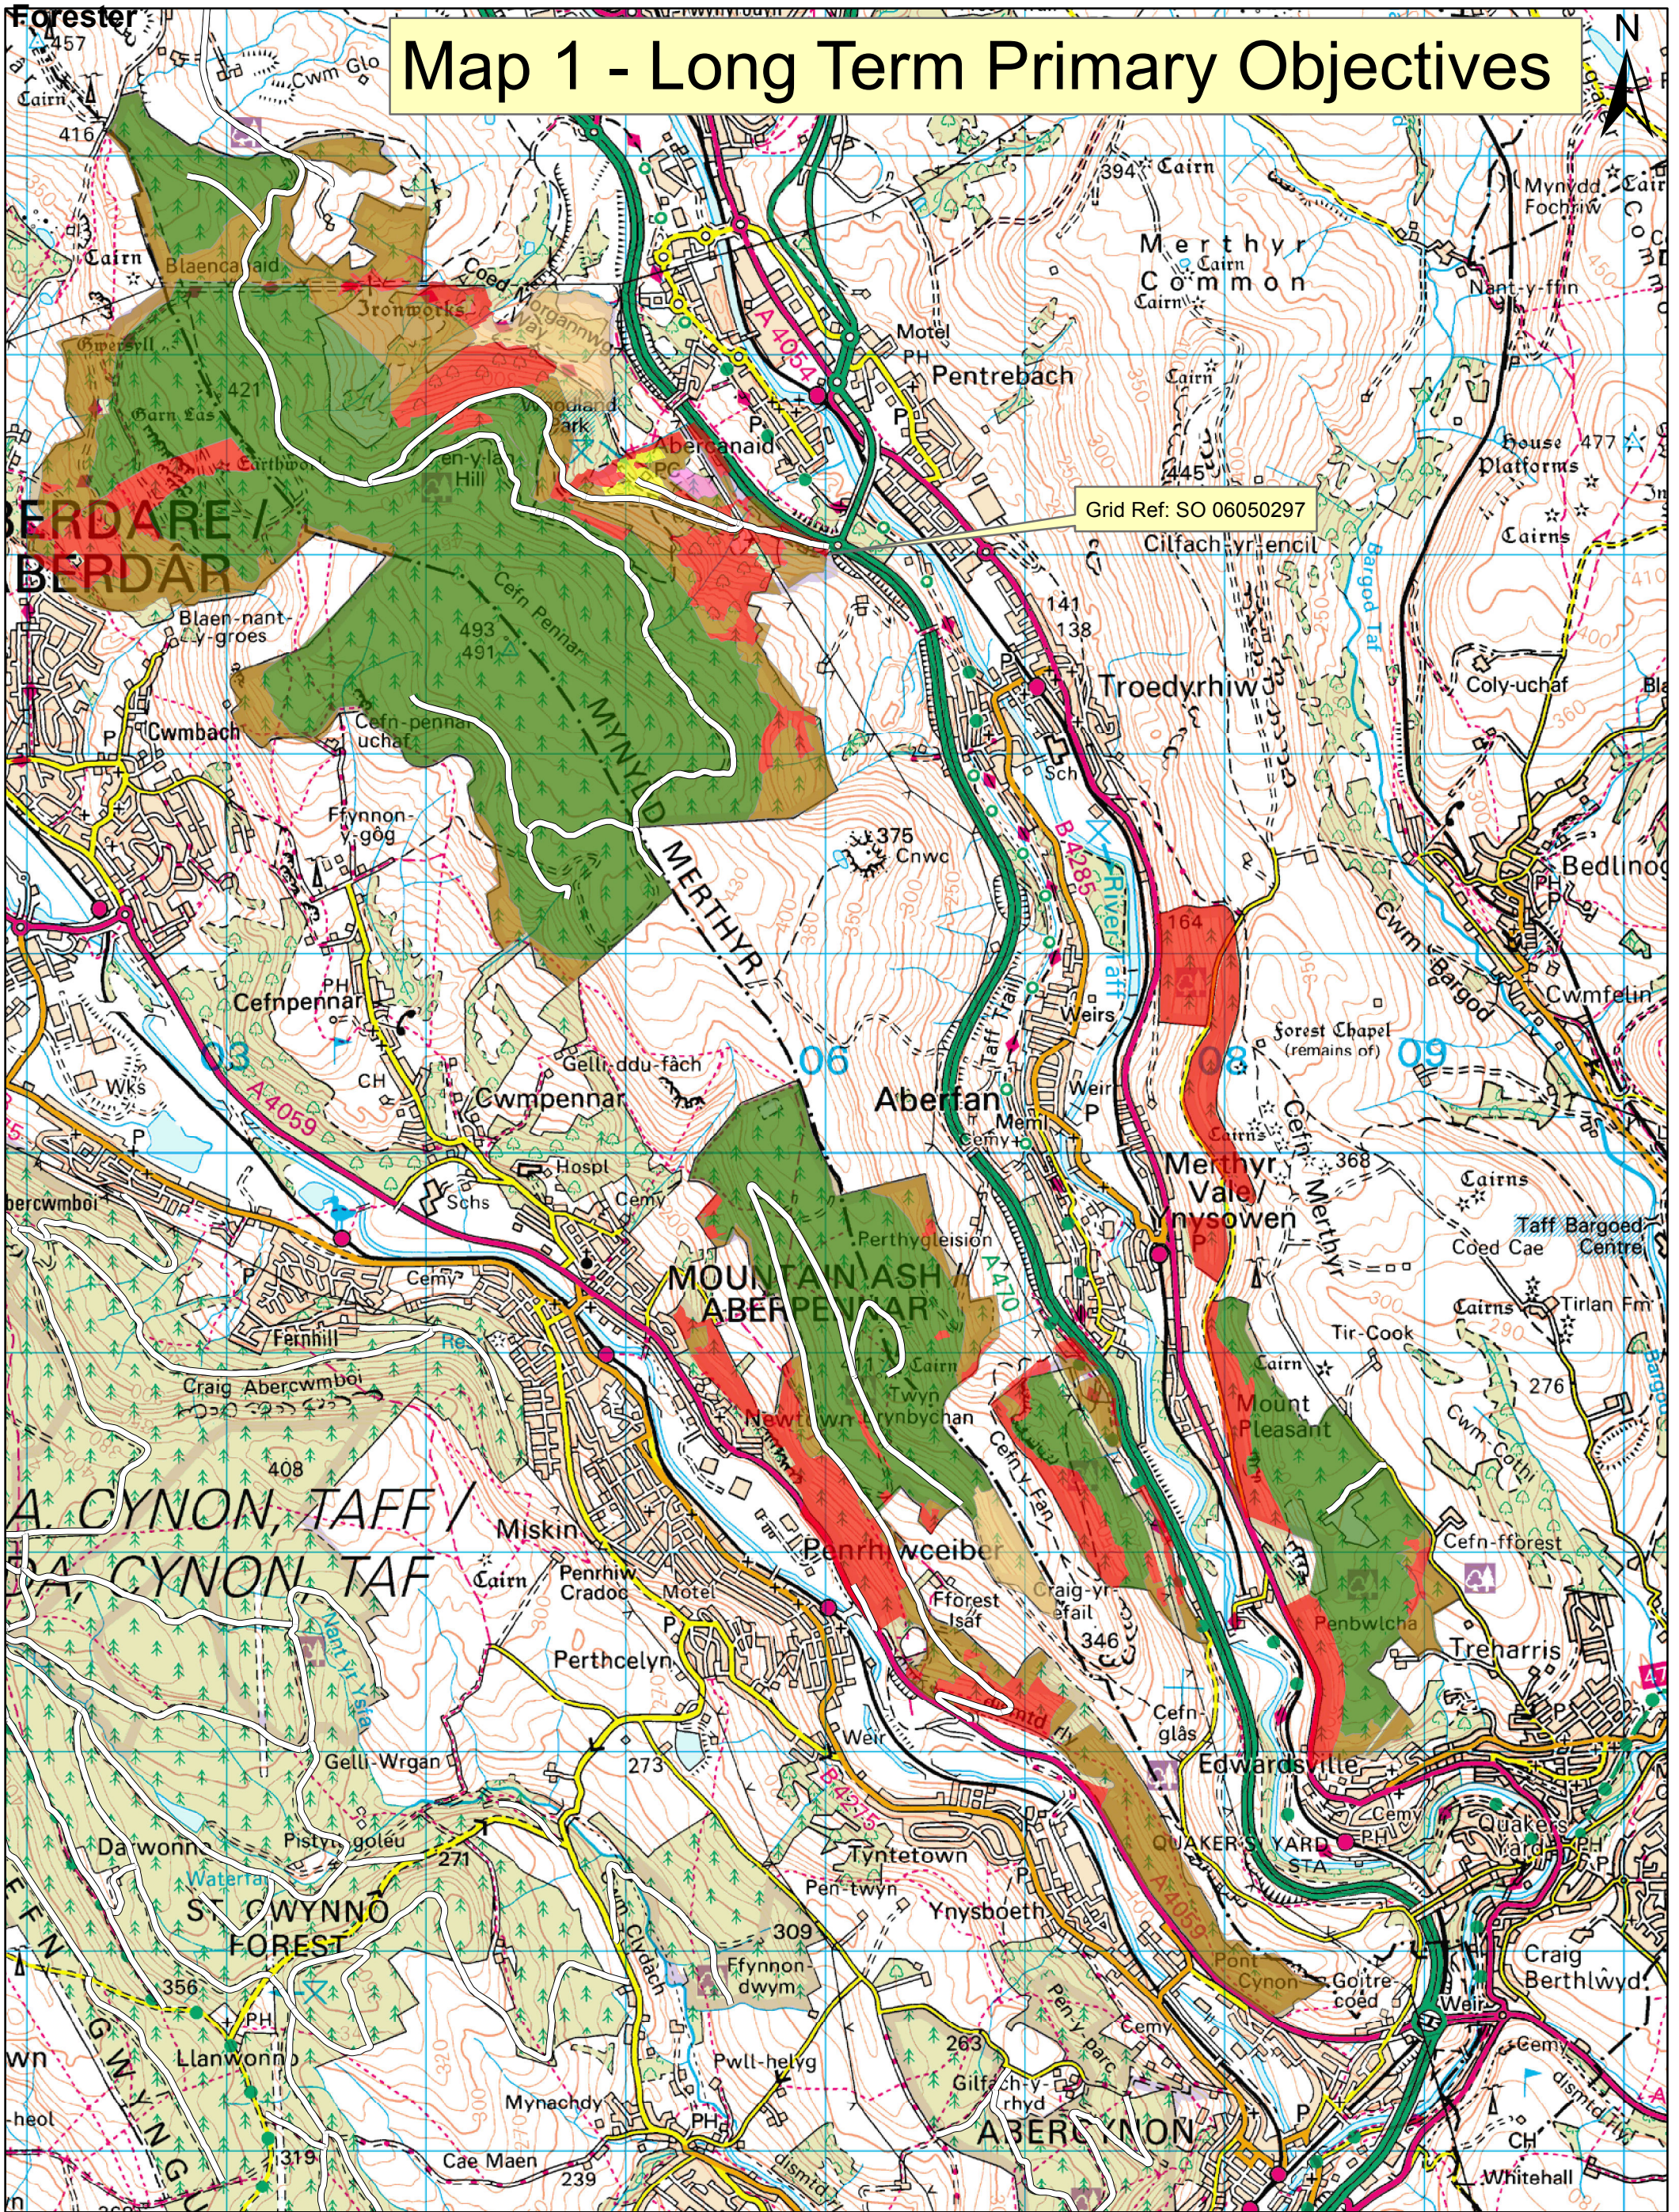

Map 1 - Long Term Primary Objectives

Forest District - South East Region
Title
Type of Map - Map 1 Long Term Primary Objectives
Scale 1:30,000
Date: 15/02/2016

Legend

draft 1_ gethin MAP 1

TYPE

- AWM
- NWM
- SFM
- SW
- OHM
- REC